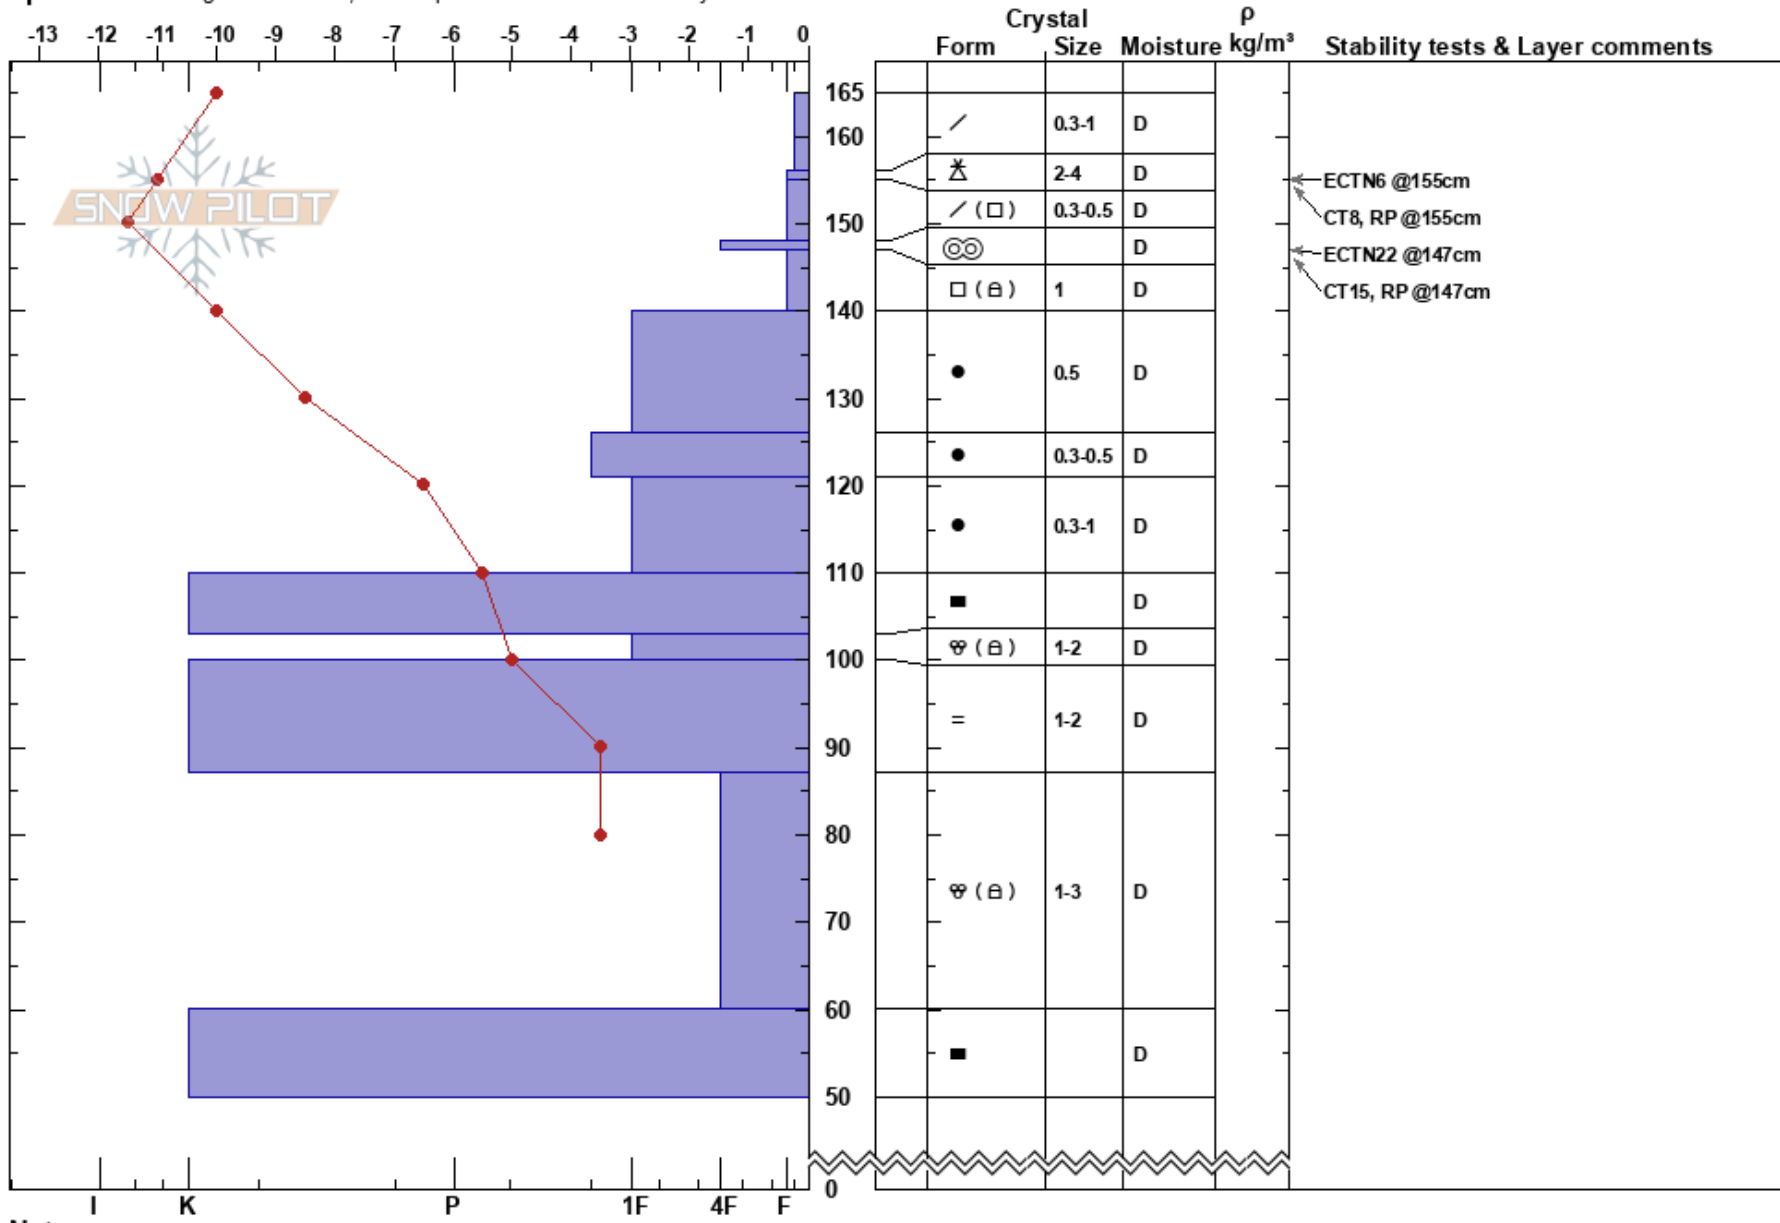

Hemlock bowl 1
 Central Sierra
 CA
 Elevation: 8000 ft
 Aspect: 345°

David Miller
 02/20/2018 - 2:00pm
 Co-ord: 39.16076N, -120.22759W
 Slope Angle: 24°
 Wind Loading: no

Stability: **HS:165**
 Air Temperature: -9°C
 Sky Cover: OVC
 Precipitation: NO
 Wind: N Calm

Layer Notes:

Specifics: Pit dug in a Ski Area; Pit is representative of backcountry

Notes: