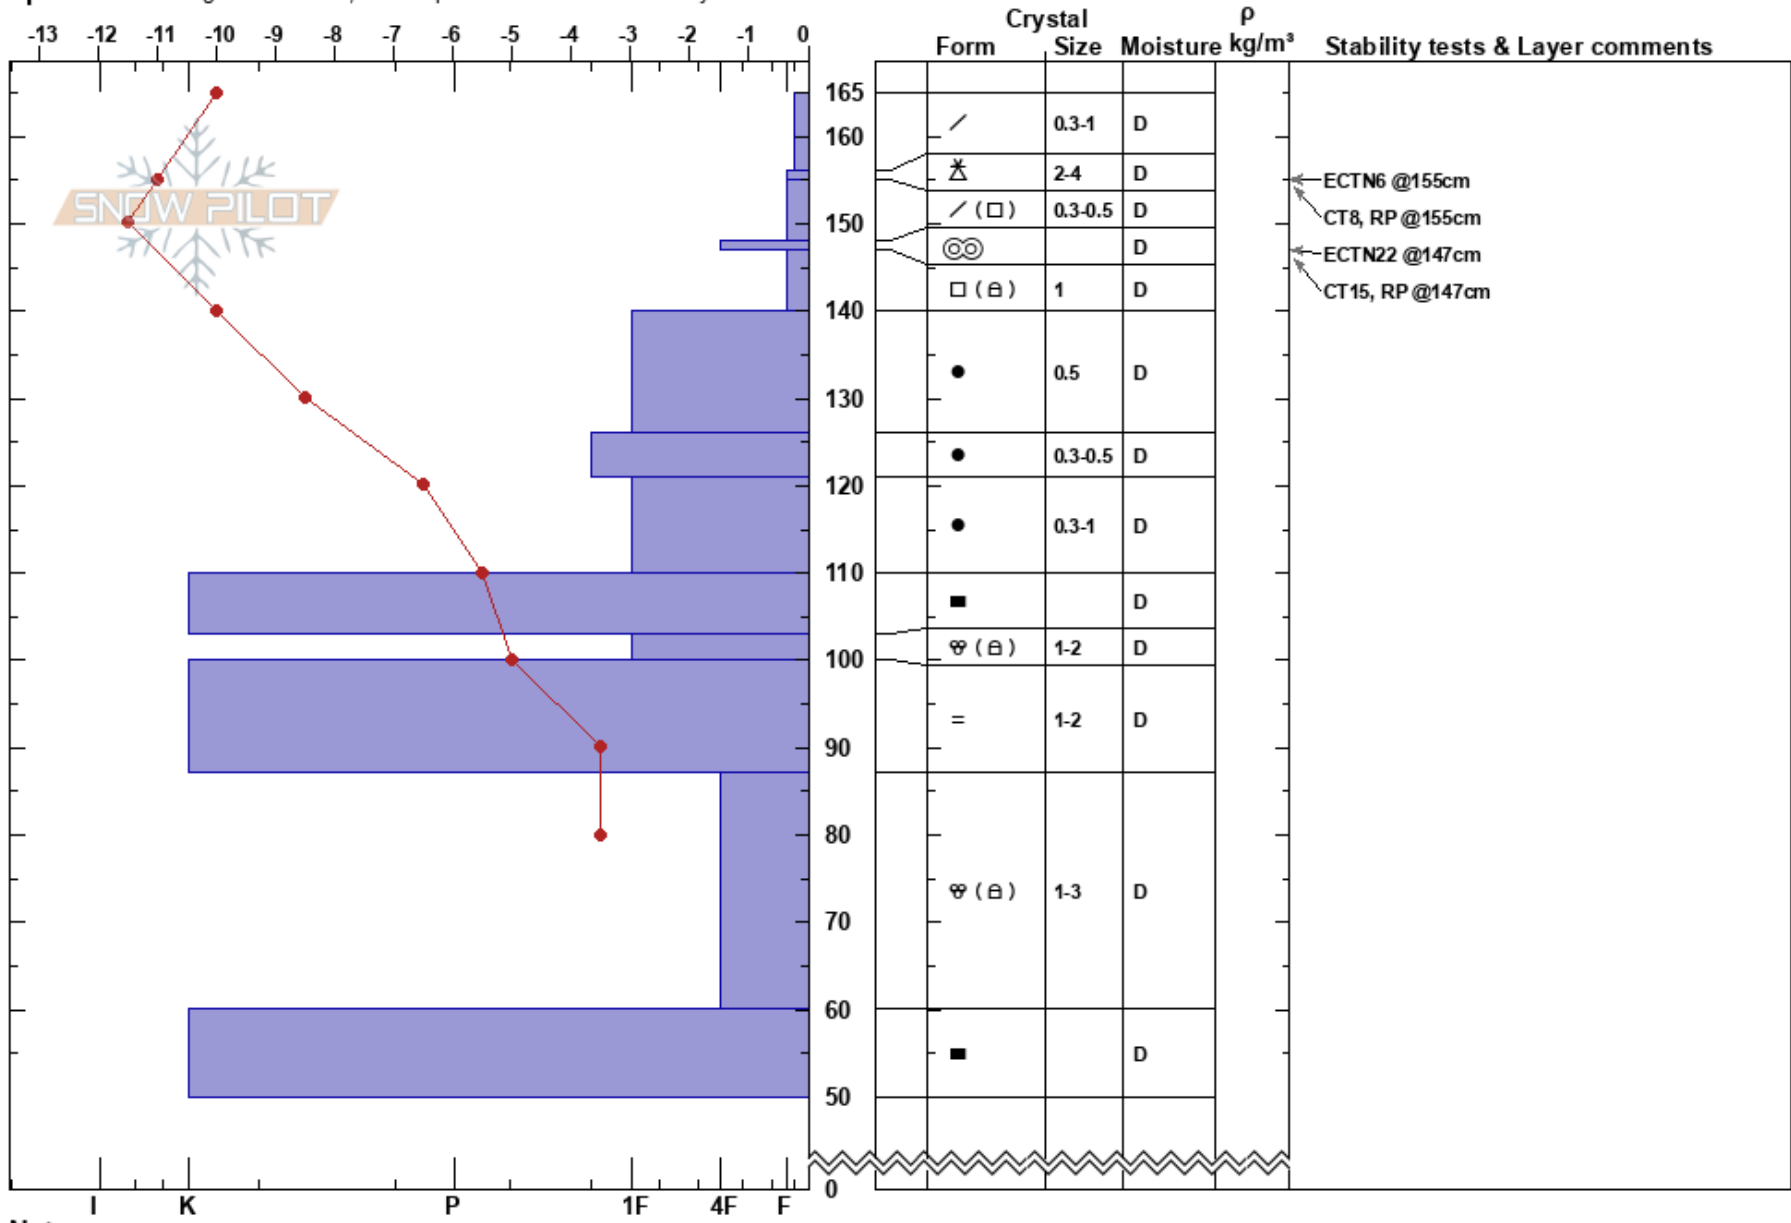

Hemlock bowl 1
 Central Sierra
 CA
 Elevation: 8000 ft
 Aspect: 345°

David Miller
 02/20/2018 - 2:00pm
 Co-ord: 39.16076N, -120.22759W
 Slope Angle: 24°
 Wind Loading: no

Stability: **HS:165**
 Air Temperature: -9°C
 Sky Cover: OVC
 Precipitation: NO
 Wind: N Calm

Layer Notes:

Specifics: Pit dug in a Ski Area; Pit is representative of backcountry

Notes: