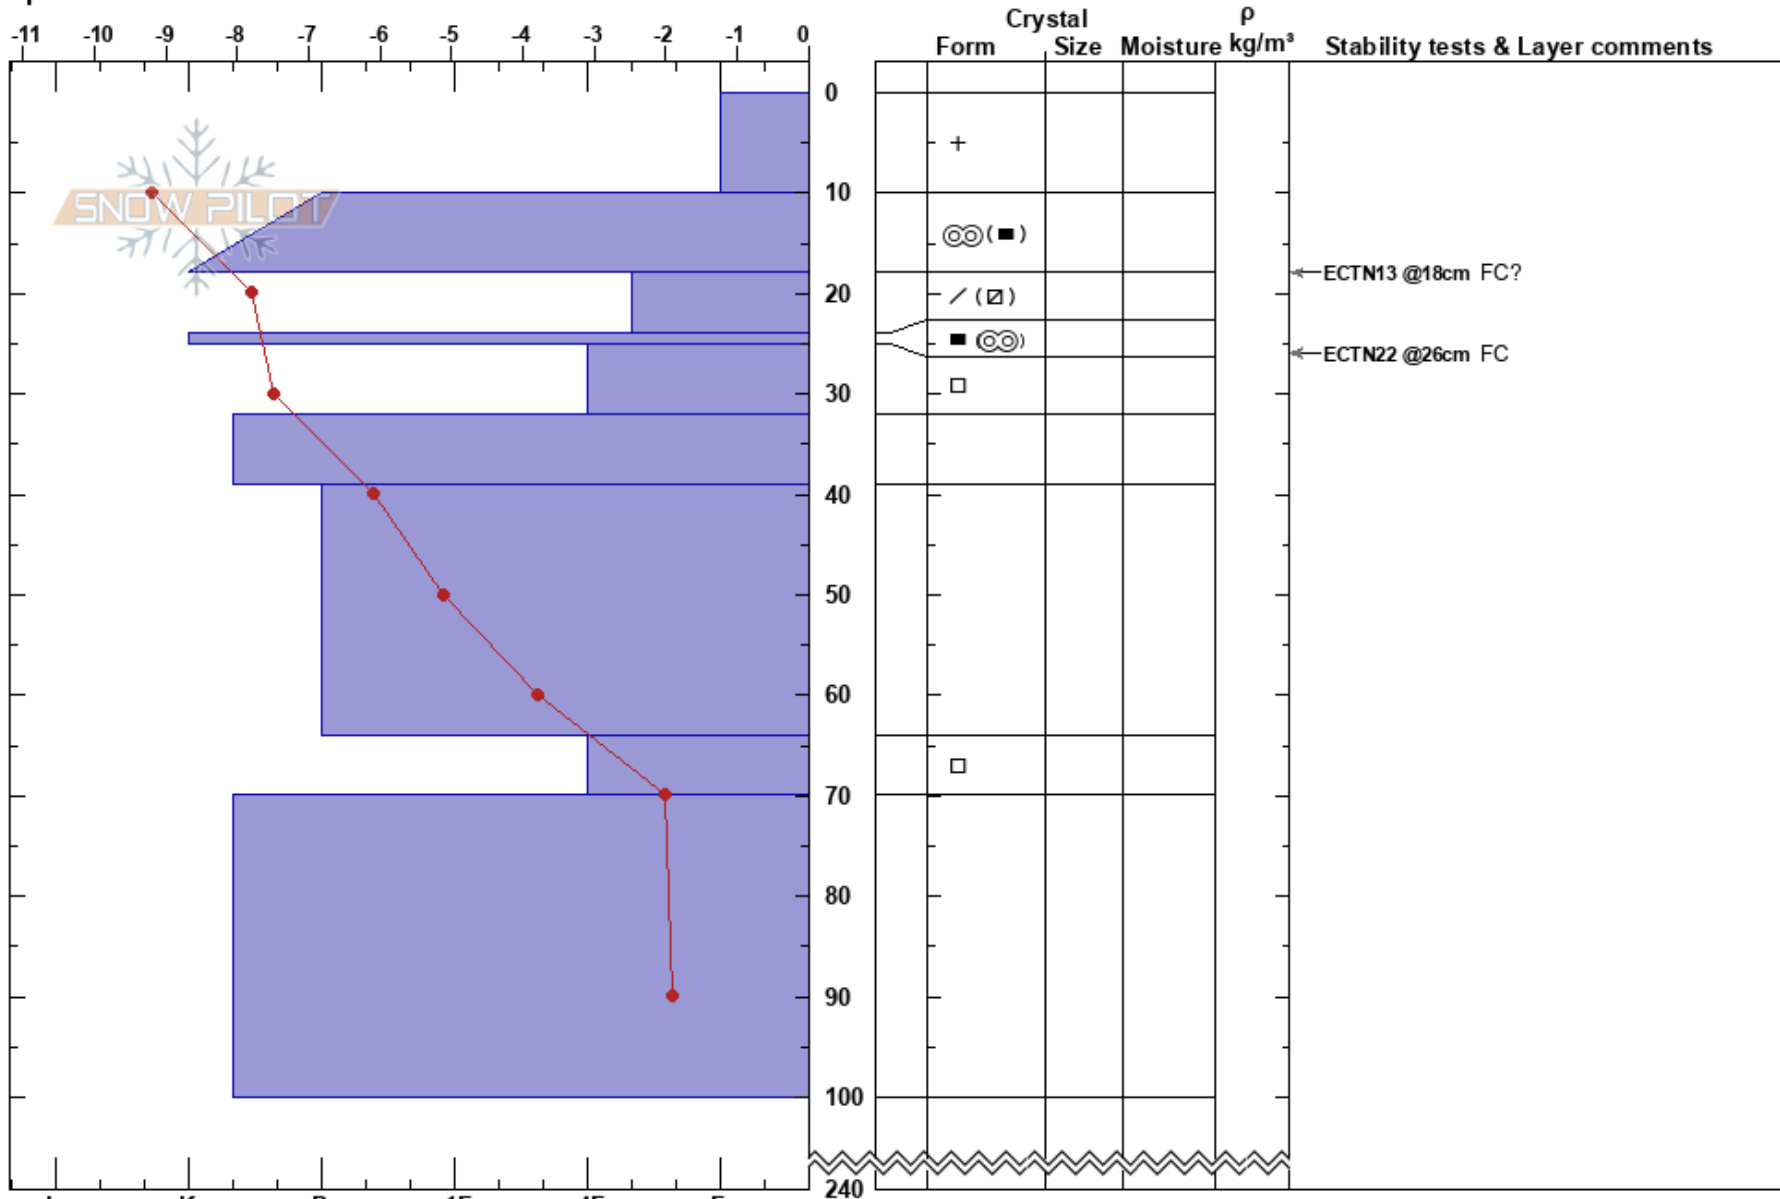

Braket
 Västra Vindelfjällen
 Sweden
 Elevation: 750 m
 Aspect: 30°
 Specifics:

Sam Hedman
 16/02/2025 - 10:50
 Co-ord: 65.94306N, 15.00374E
 Slope Angle: 22°
 Wind Loading: yes

Stability:
 Air Temperature: -5°C
 Sky Cover: BKN
 Precipitation: NO
 Wind: NW Moderate

HS:240
 Layer Notes:
 18-24cm: Problematic layer

Notes: L Snödräv cross-loading från NV