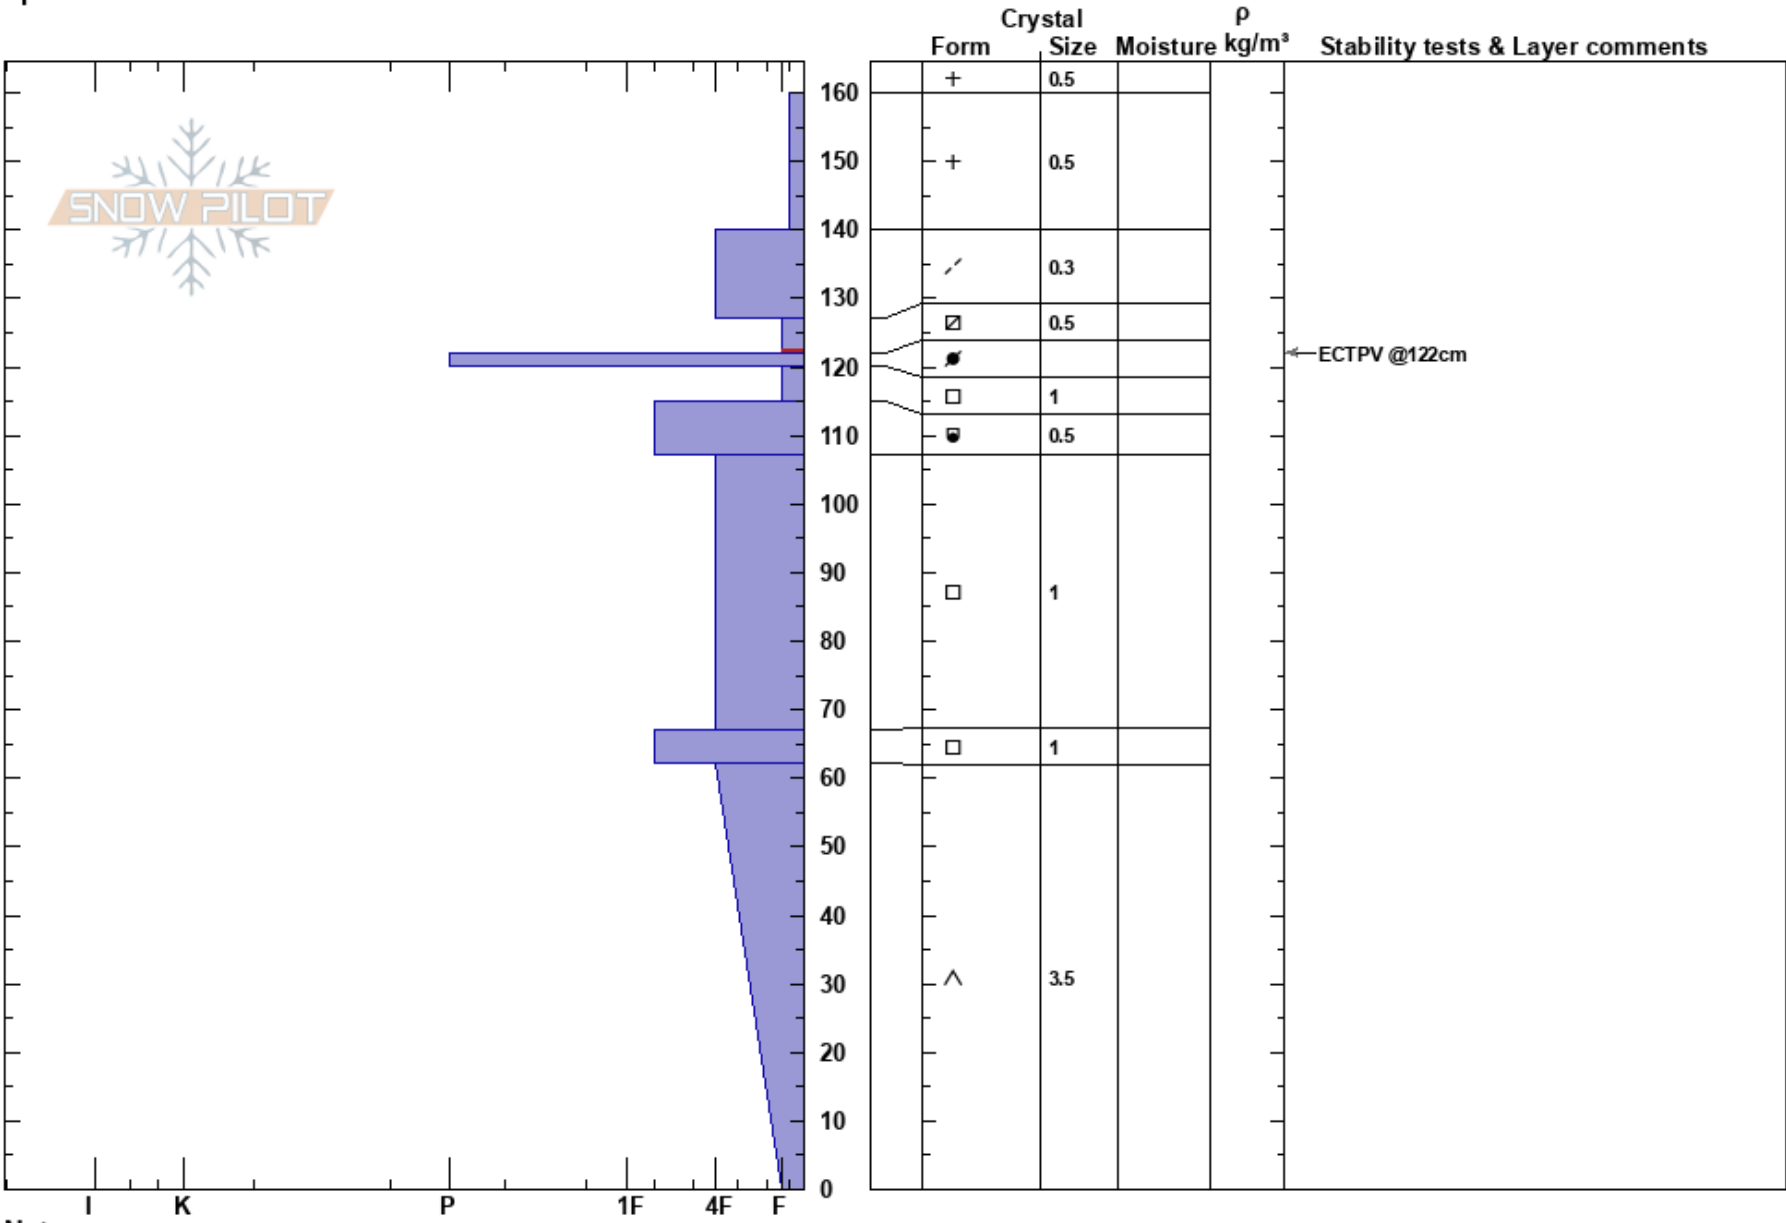

Butler NTL N  
 Jones Pass  
 CO  
 Elevation: 11600 ft  
 Aspect: N  
 Specifics:

Austin DiVesta  
 02/15/2025 - 11:25am  
 Co-ord: 39.75851N, -105.86902W  
 Slope Angle: 29°  
 Wind Loading: previous

Stability:  
 Air Temperature:  
 Sky Cover: OVC  
 Precipitation: S2  
 Wind: NW Light Breeze

HS:160  
 PF:50 127-122cm:Problematic layer  
 PS:30

Notes: