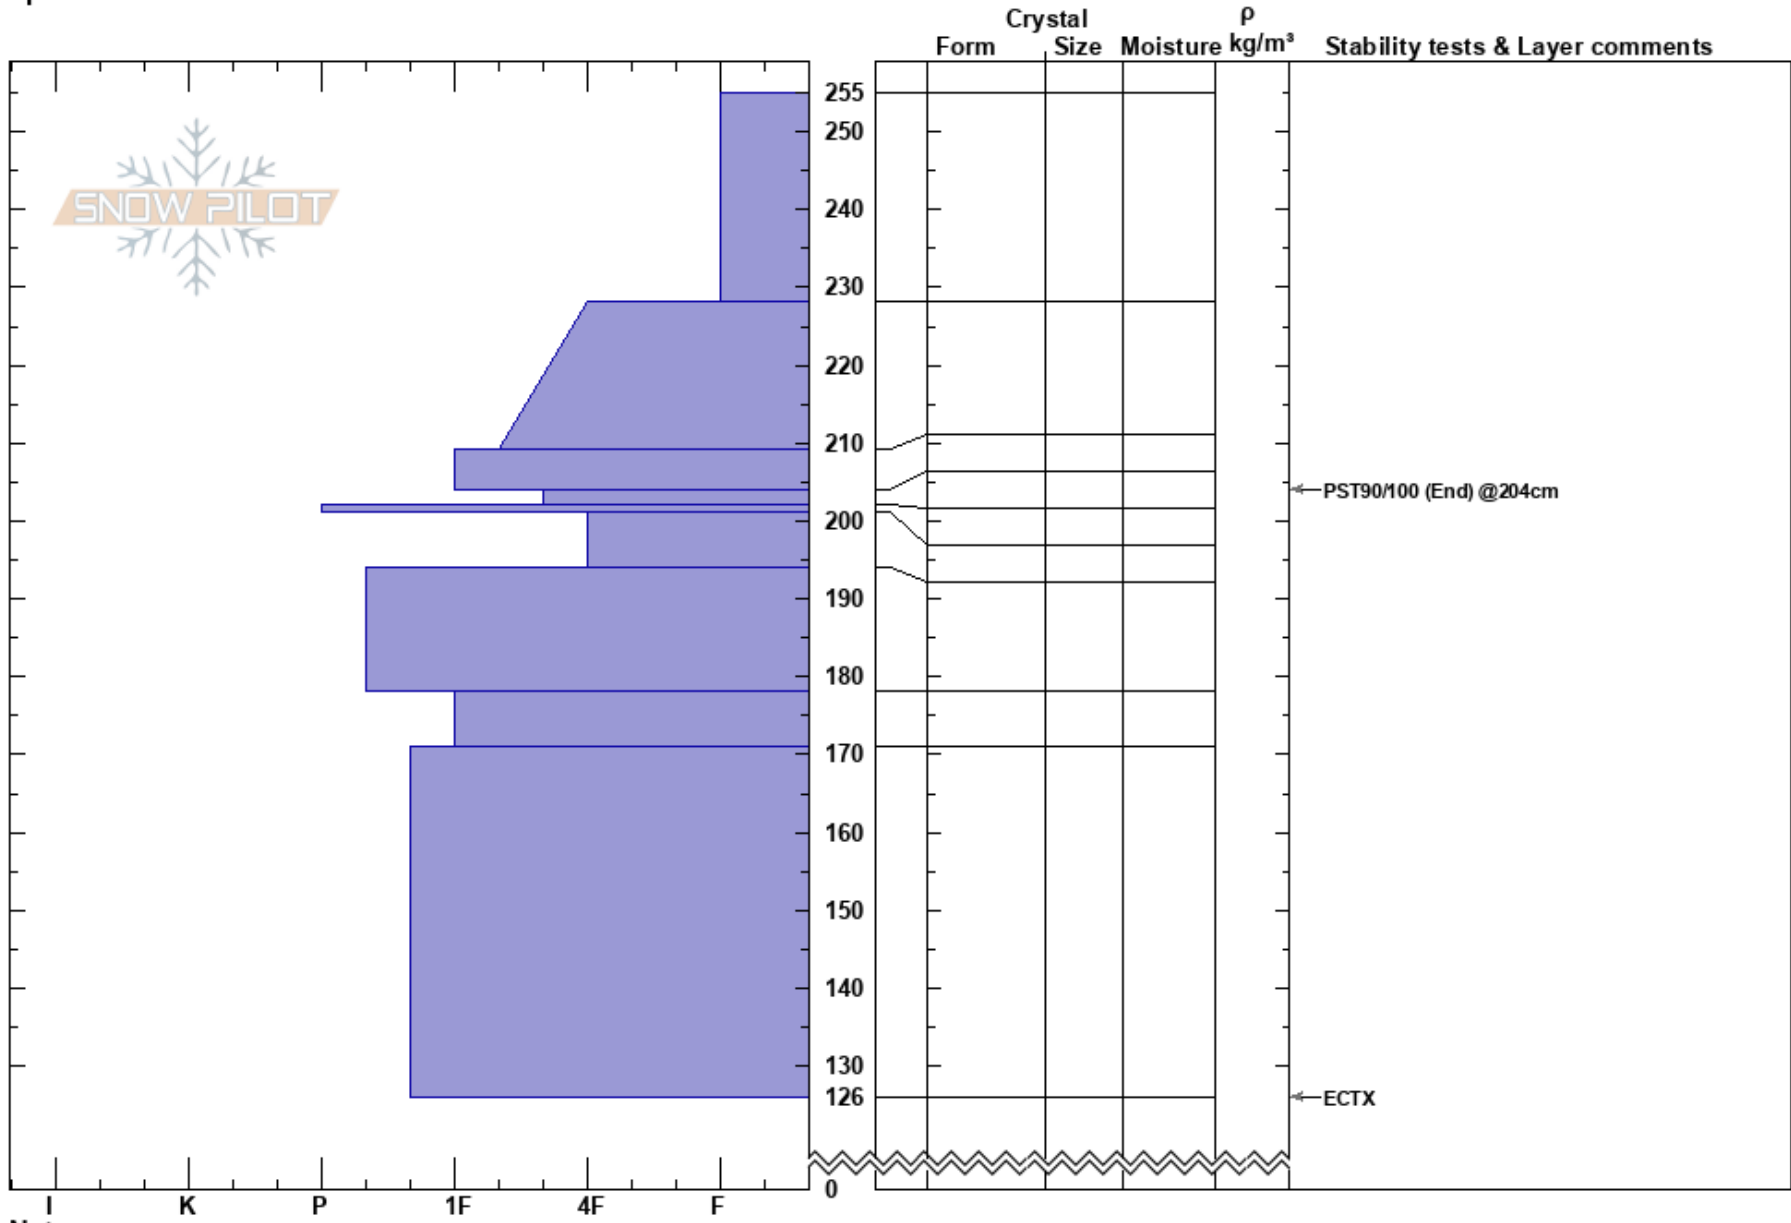

Catherine N Face
 Snoqualmie Pass
 WA
 Elevation: 4975 ft
 Aspect: N
 Specifics:

Tristan McCutcheon
 02/15/2025 - 1:00pm
 Co-ord: 47.37277N, -121.42594W
 Slope Angle: 20°
 Wind Loading:

Stability:
 Air Temperature:
 Sky Cover: OVC
 Precipitation: S-1
 Wind: Calm

HS:255
 Layer Notes:
 204-202cm: Problematic layer

Notes: