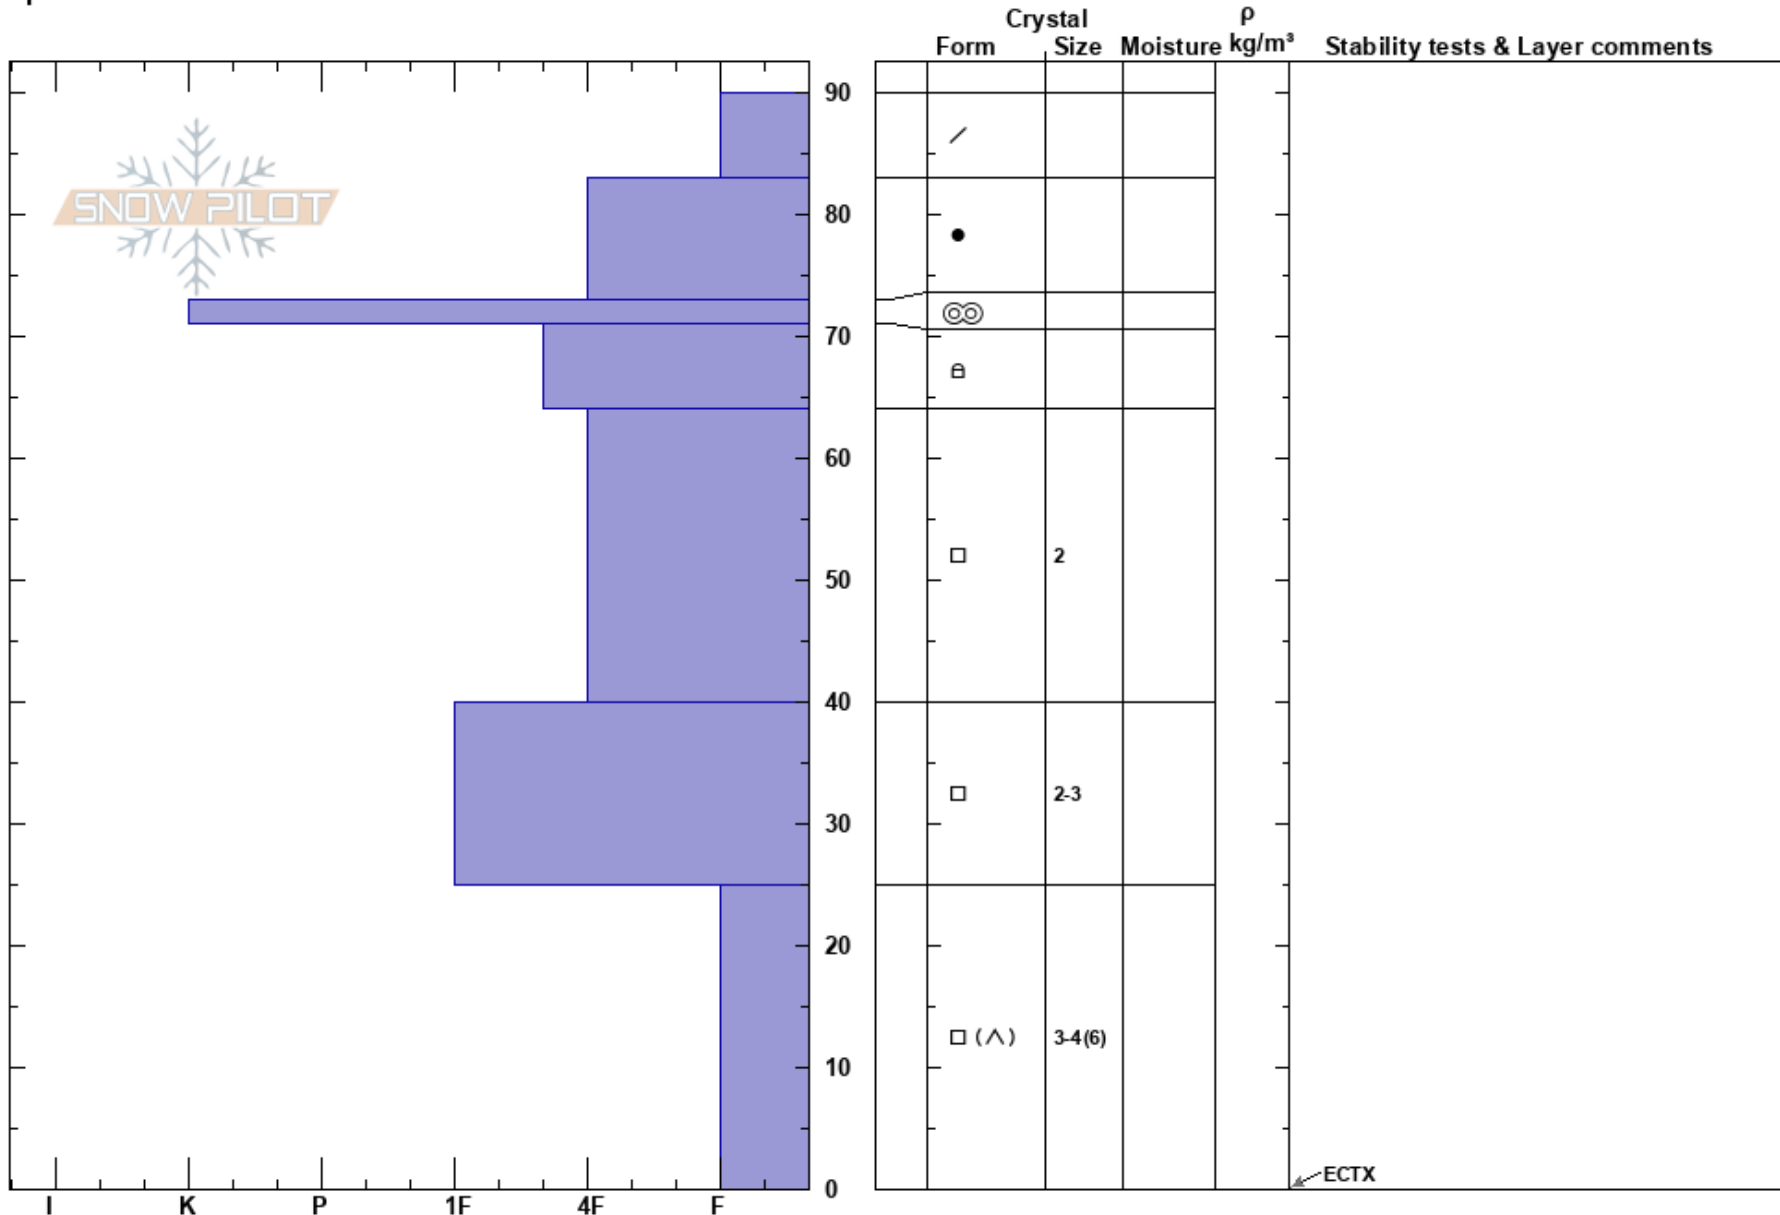

Specimen Creek  
 Gallatin Range-S  
 MT  
 Elevation: 8100 ft  
 Aspect: 275°  
 Specifics:

Haylee Darby  
 02/14/2025 - 2:00pm  
 Co-ord: 45.03233N, -111.06006W  
 Slope Angle: 20°  
 Wind Loading: no

Stability:  
 Air Temperature: -1°C  
 Sky Cover: BKN  
 Precipitation: NO  
 Wind: S Light Breeze

HS:90

PF:80

PS: 15

Layer Notes:

Notes:

ECTX