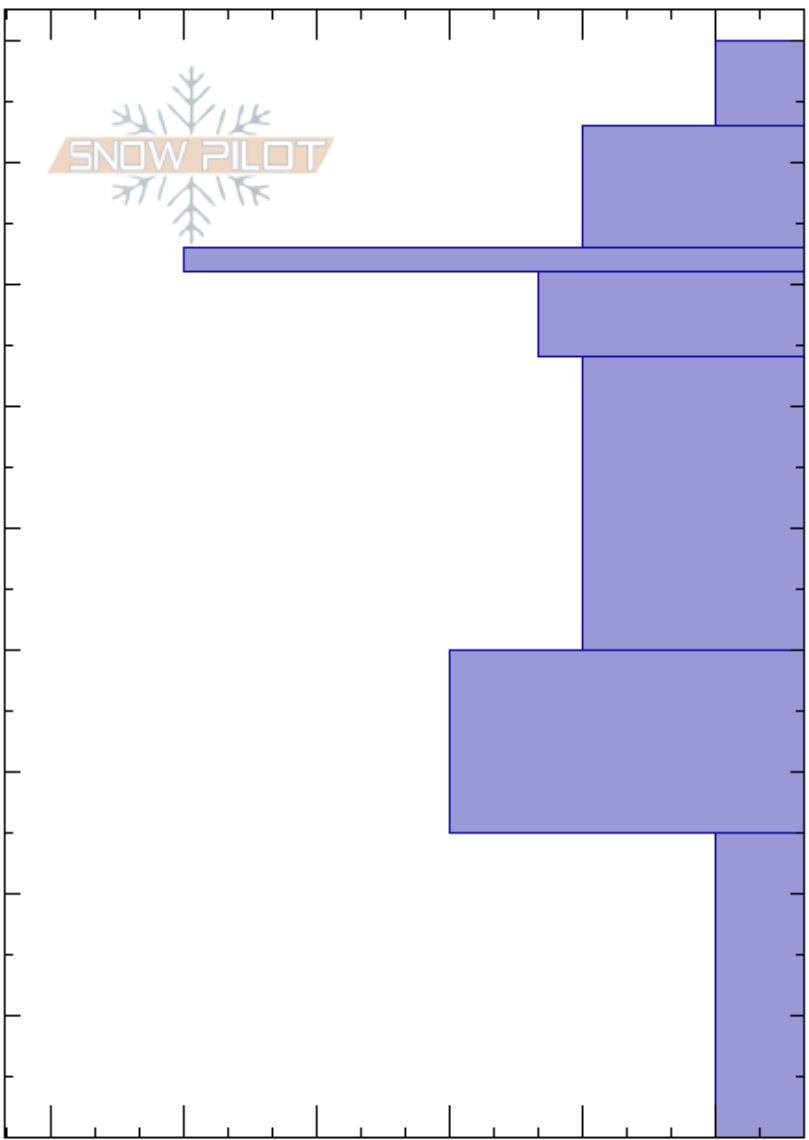

Specimen Creek
 Gallatin Range-S
 MT
 Elevation: 8100 ft
 Aspect: 275°
 Specifics:

Haylee Darby
 02/14/2025 - 2:00pm
 Co-ord: 45.03233N, -111.06006W
 Slope Angle: 20°
 Wind Loading: no

Stability:
 Air Temperature: -1°C
 Sky Cover: BKN
 Precipitation: NO
 Wind: S Light Breeze

HS:90

PF:80

PS: 15

Layer Notes:

Altitude (ft)	Crystal		Moisture	ρ kg/m ³	Stability tests & Layer comments
	Form	Size			
90	/				
80	•				
70	⊙ ⊙				
60	⊞				
50	□	2			
40	□	2-3			
30	□ (∧)	3-4(6)			
20					
10					
0					ECTX