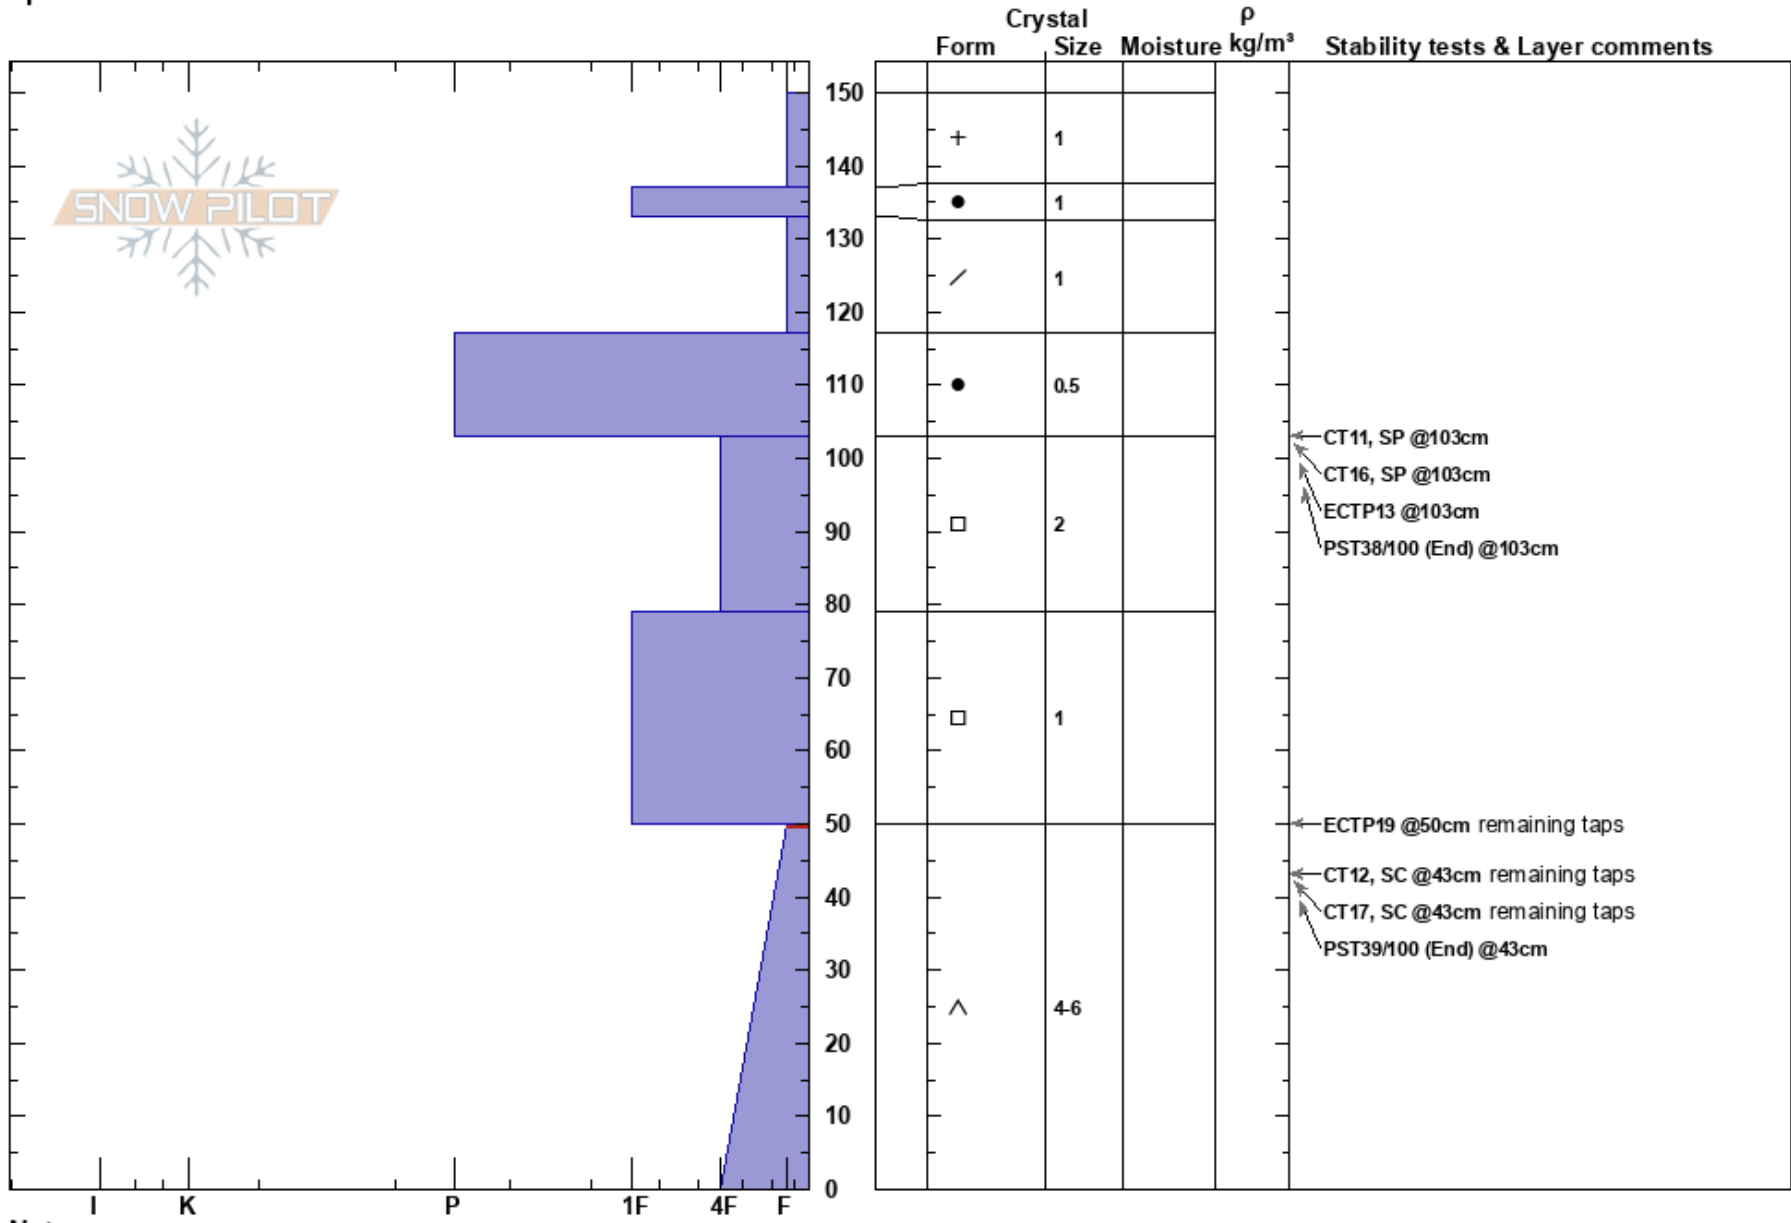

North Monarch Ridge
 Sawatch
 CO
 Elevation: 3553 m
 Aspect: 103°
 Specifics:

Michael Abel
 02/14/2025 - 10:38am
 Co-ord: 13S 385033W 4262405N
 Slope Angle: 10°
 Wind Loading: yes

Stability: **HS:150**
 Air Temperature: -6.6°C **PF:30** 50-0cm: Problematic layer
 Sky Cover: OVC **PS: 10**
 Precipitation: S1
 Wind: W Strong

Notes: NTL E Aspect