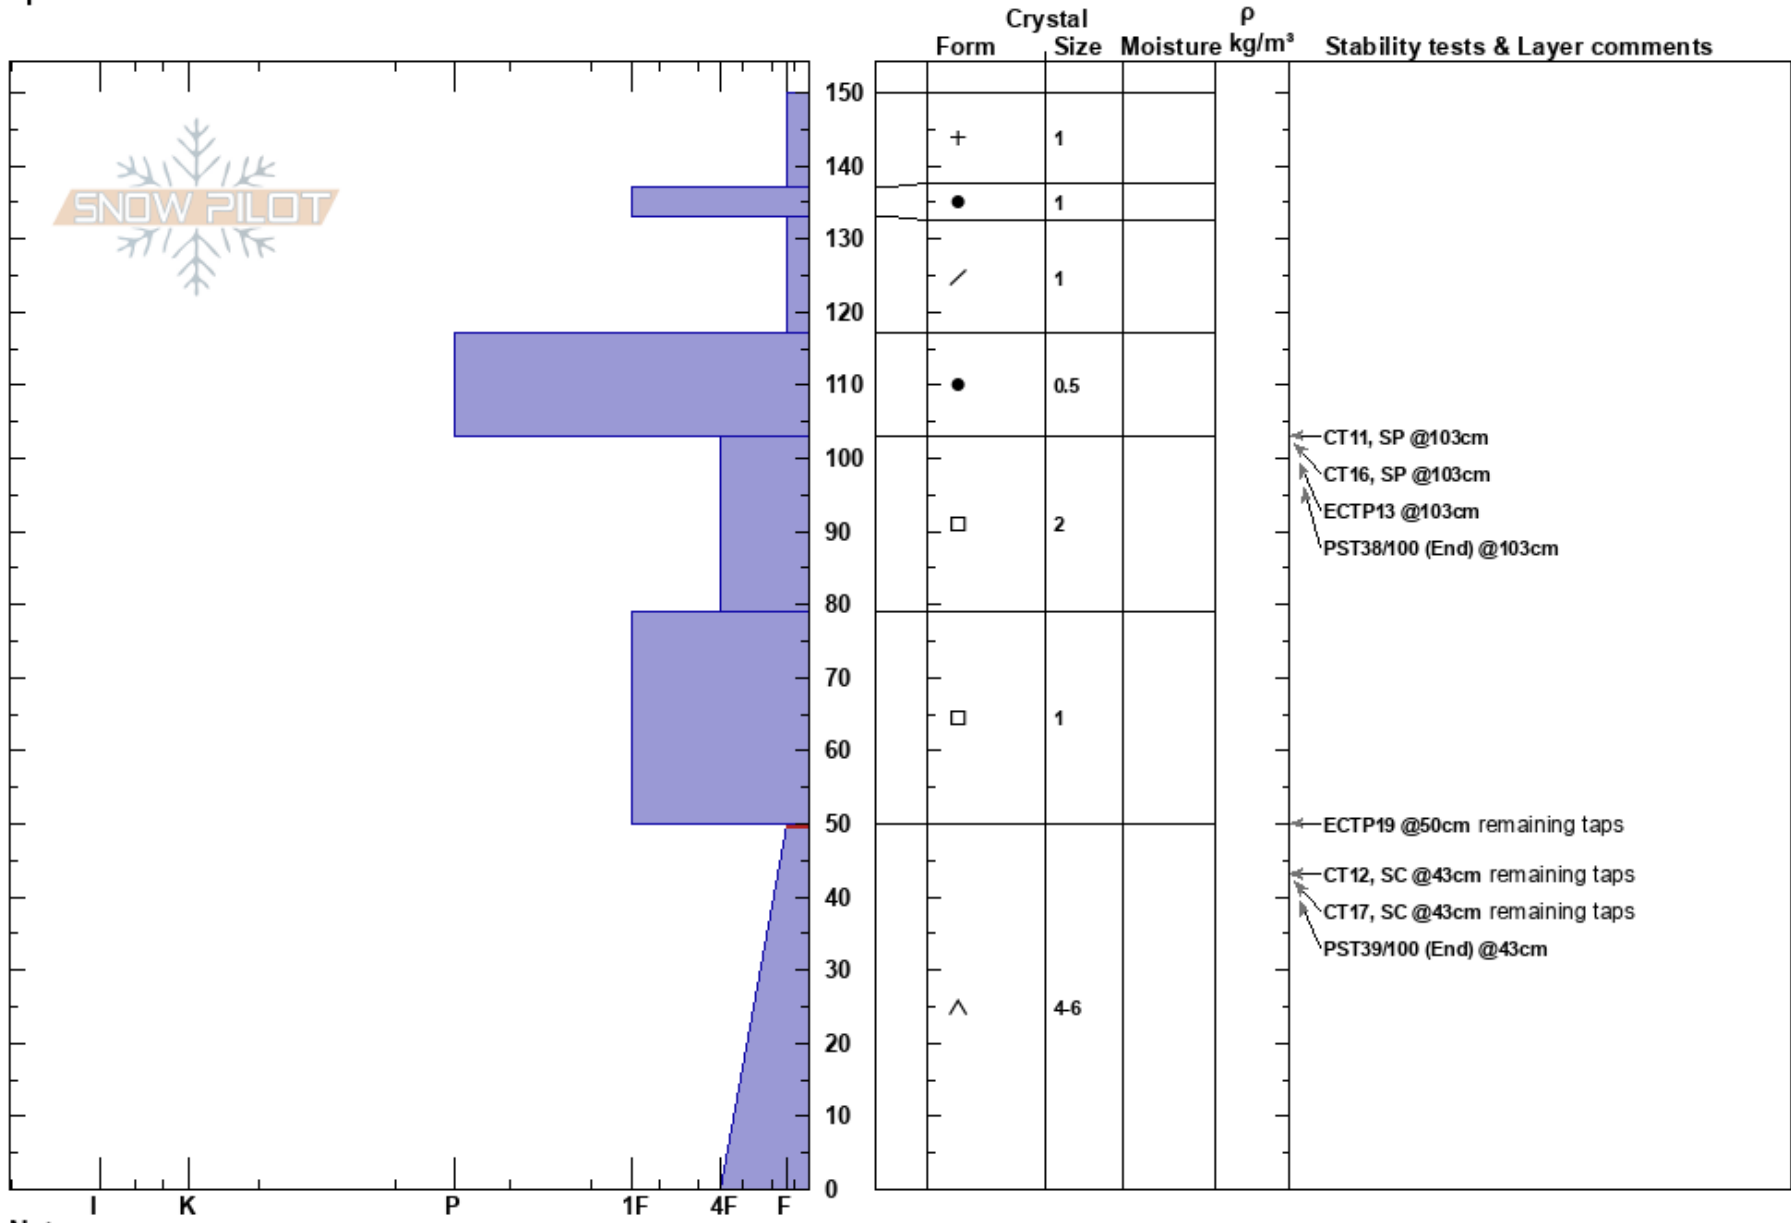

North Monarch Ridge
 Sawatch
 CO
Elevation: 3553 m
Aspect: 103°
Specifics:

Michael Abel
 02/14/2025 - 10:38am
Co-ord: 13S 385033W 4262405N
Slope Angle: 10°
Wind Loading: yes

Stability:
Air Temperature: -6.6°C
Sky Cover: OVC
Precipitation: S1
Wind: W Strong

HS: 150
PF: 30
PS: 10
 50-0cm: Problematic layer

Notes: NTL E Aspect