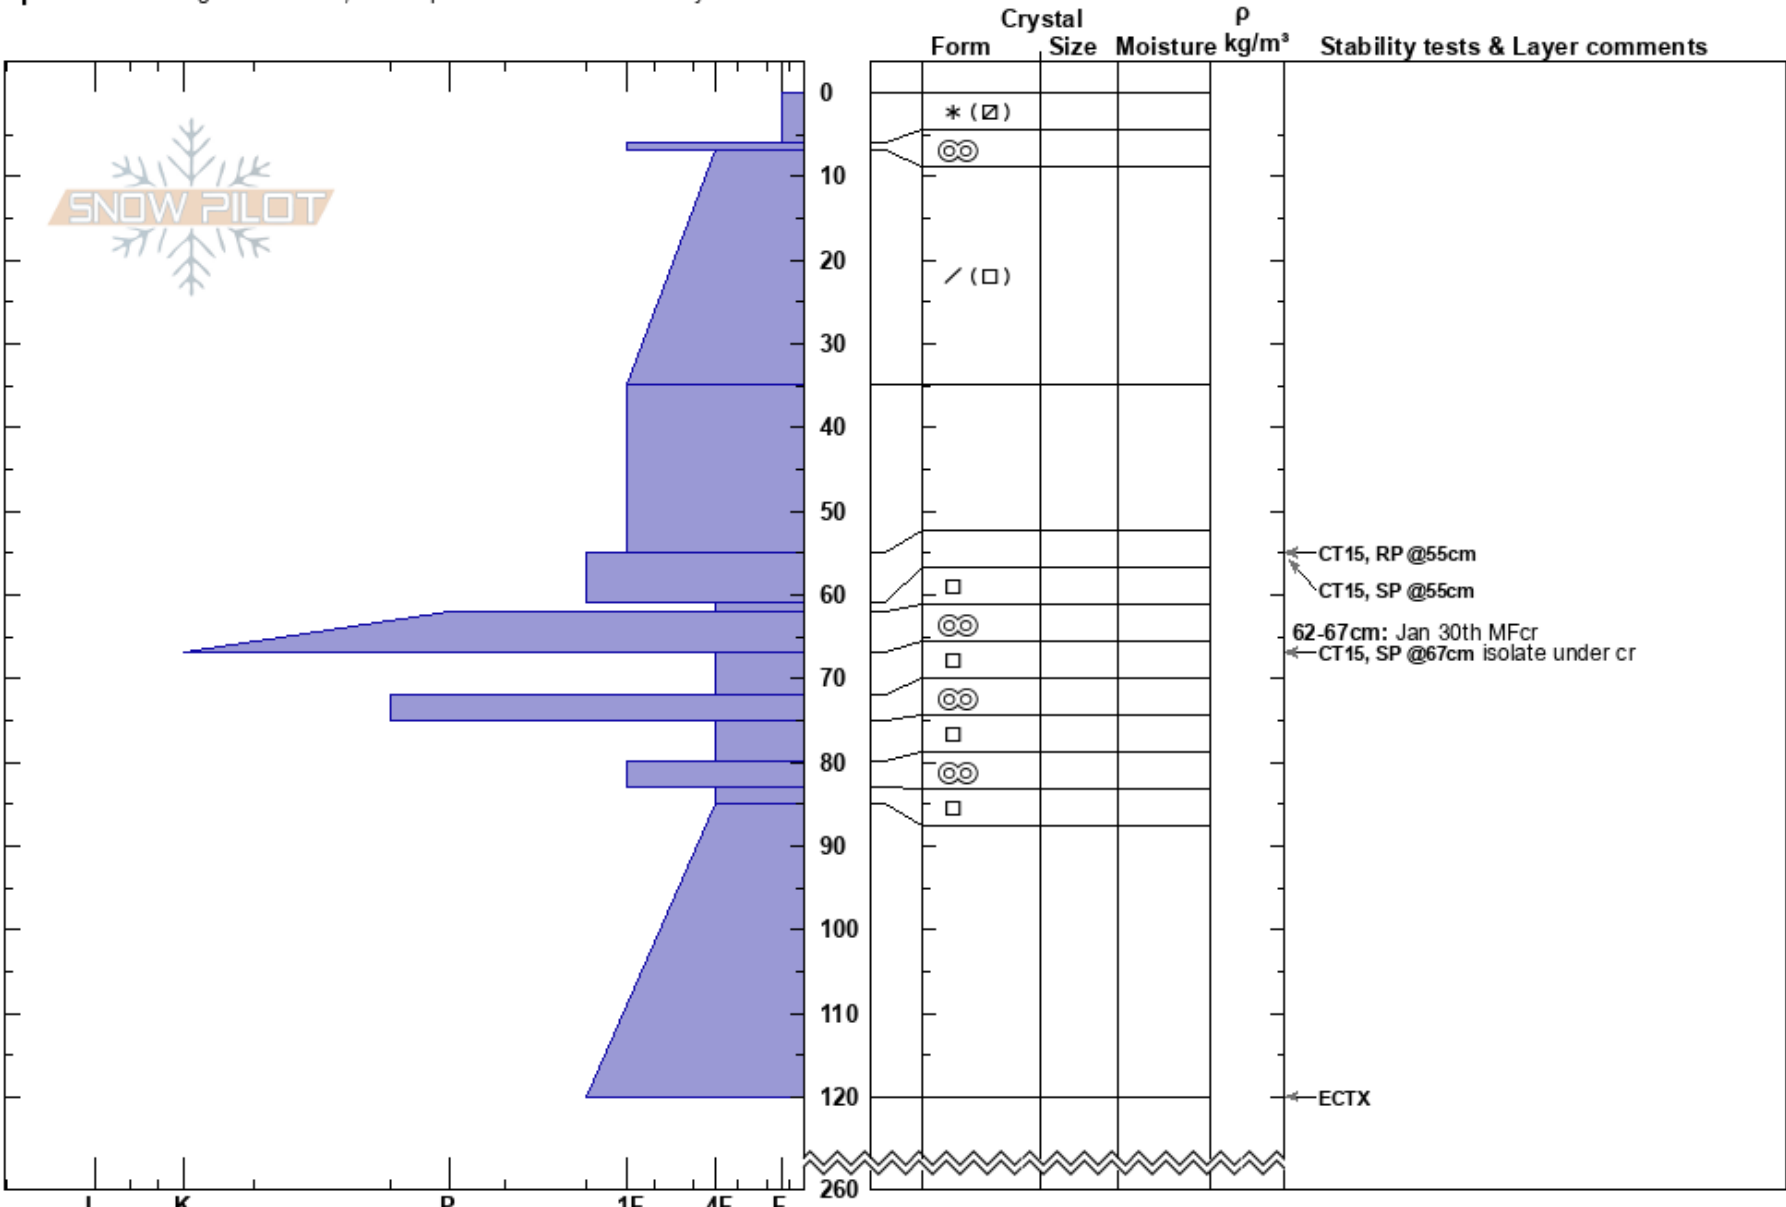

powder cloud col south
 Monashee
 BC
 Elevation: 2150 m
 Aspect: S
 Specifics: Pit dug in a Ski Area; Pit is representative of backcountry

Monashee Powder
 14/02/2025 - 11:00
 Co-ord:
 Slope Angle: 40°
 Wind Loading:

Stability:
 Air Temperature: -11°C
 Sky Cover: OVC
 Precipitation: S-1
 Wind: Calm

HS:260
 PF:30
 62-67cm: Jan 30th MFcr
 62-67cm: Problematic layer

Notes: I K P 1F 4F F