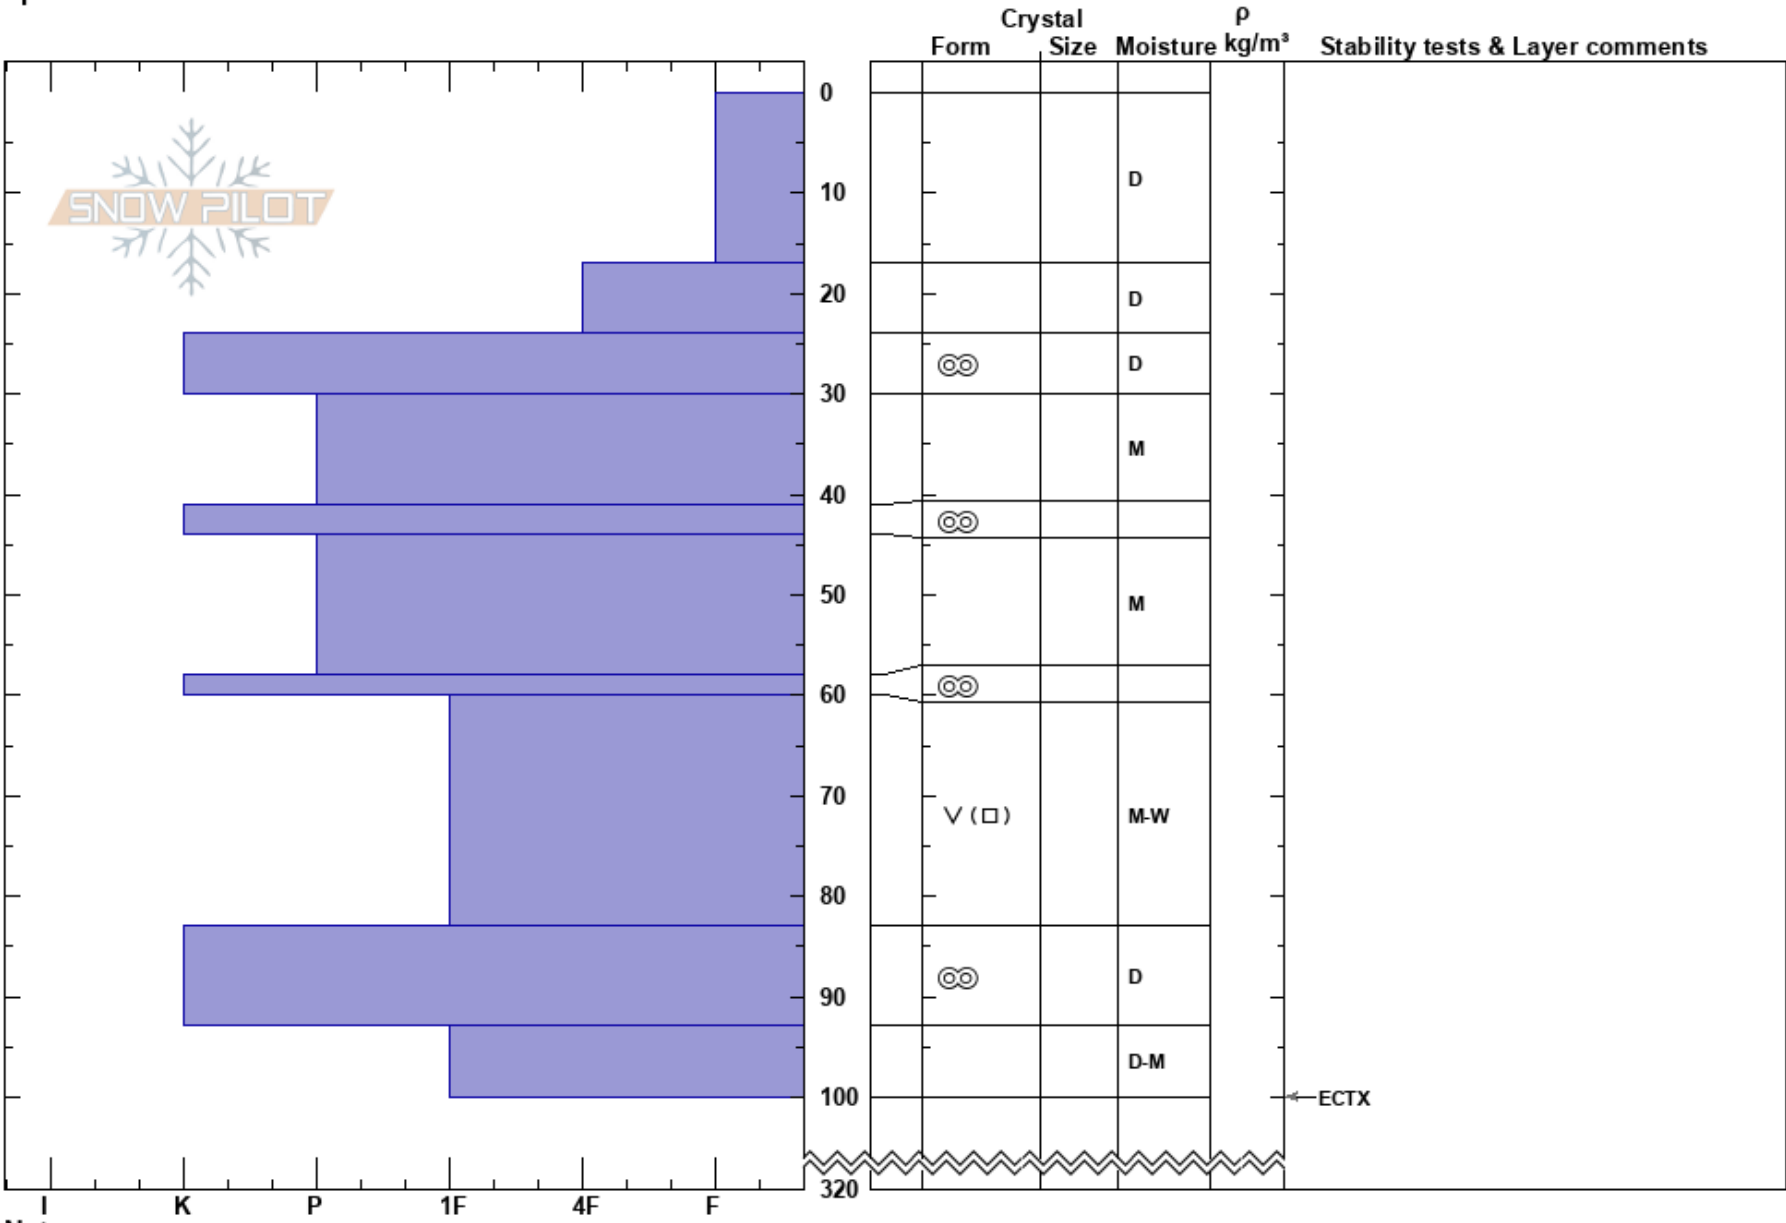

Jokkivuolli E
 Abisko
 Sweden
 Elevation: 650 m
 Aspect:
 Specifics:

Erik Boström
 14/02/2025 - 10:40
 Co-ord: 34W 393630W 7602922N
 Slope Angle: 30°
 Wind Loading: yes

Stability:
 Air Temperature: -8°C
 Sky Cover: FEW
 Precipitation: NO
 Wind: NW Light Breeze

HS:320
 PF:25
 Layer Notes:

Notes:

← ECTX