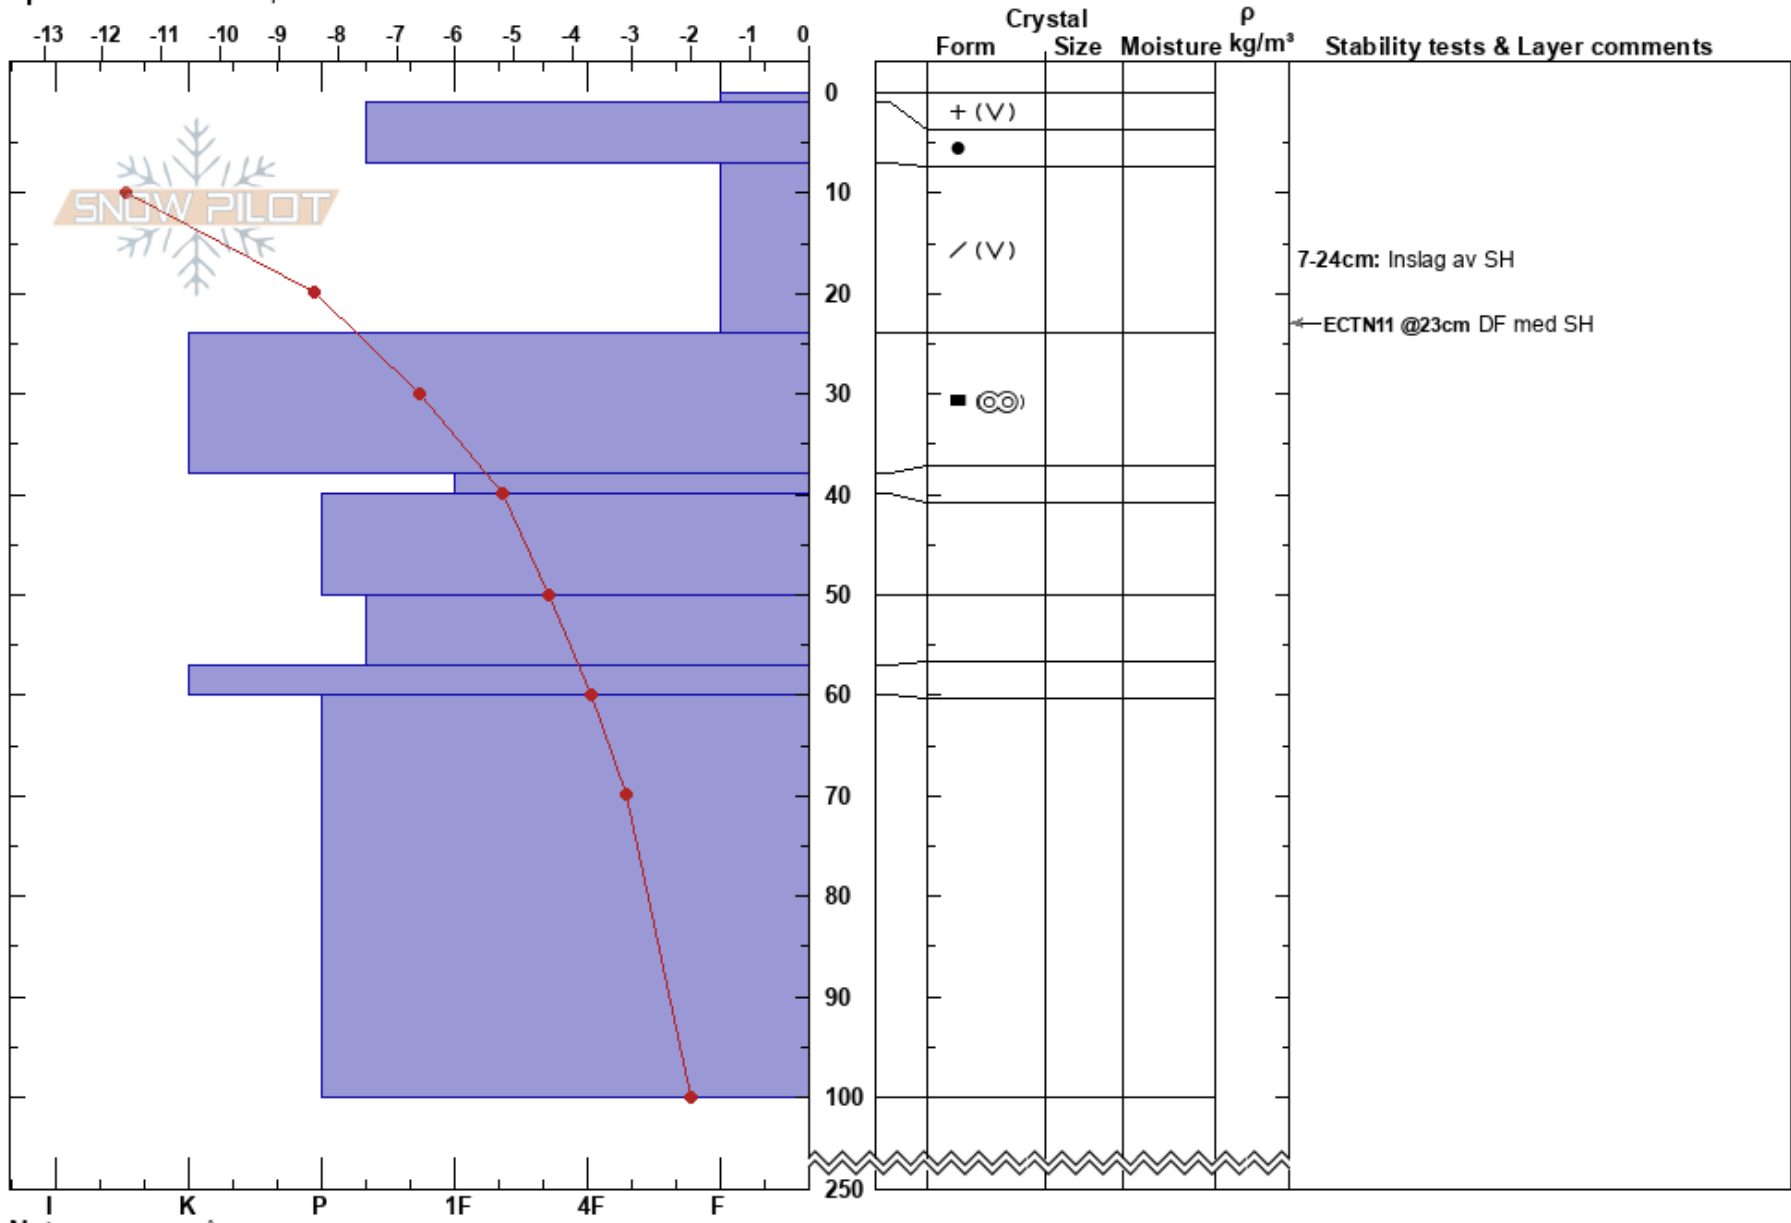

Brakkon
 Västra Vindelfjällen
 Sweden
Elevation: 810 m
Aspect: 70°
Specifics: We skied slope

Sam Hedman
 14/02/2025 - 10:40
Co-ord: 65.94921N, 14.99439E
Slope Angle: 30°
Wind Loading:

Stability: Good
Air Temperature: -10.1°C
Sky Cover: SCT
Precipitation: NO
Wind: W Light Breeze

HS:250
 7-24cm: Inslag av SH
 7-24cm: Problematic layer

Notes: SH 2mm på snöytan. Inga whumpfjud.