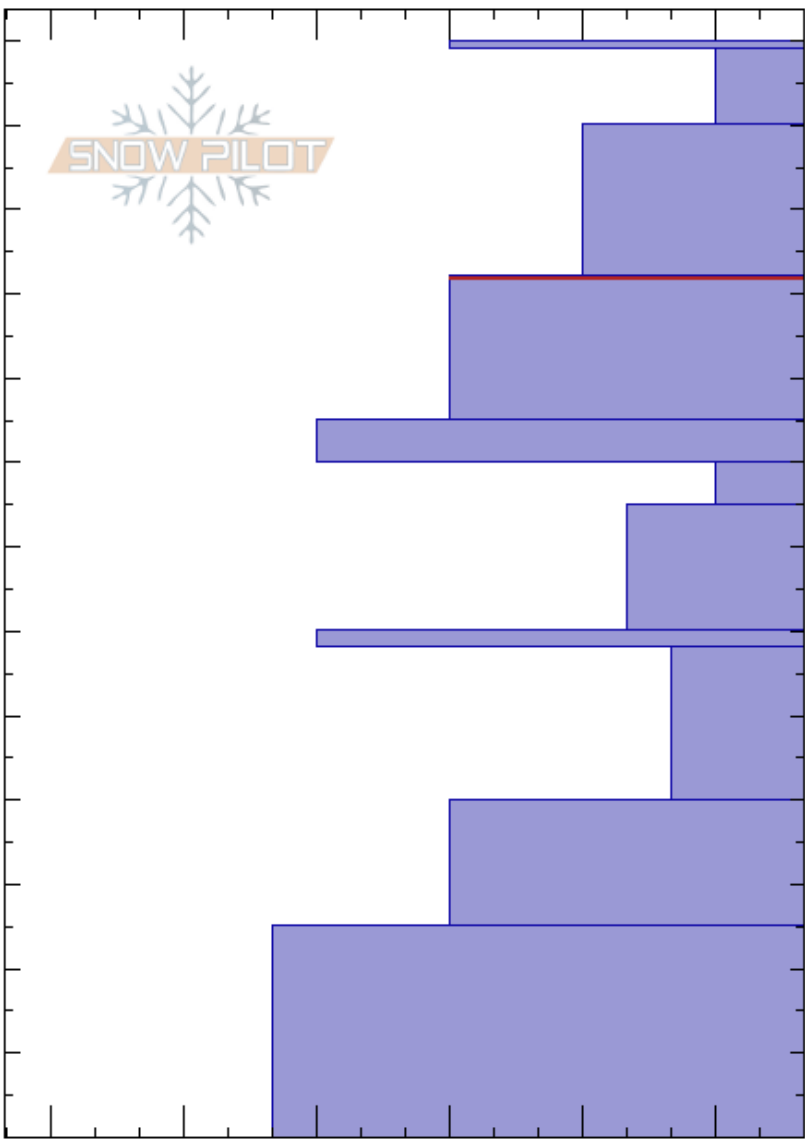

Hanging Valley
 Chugach State Park
 AK
 Elevation: 3600 ft
 Aspect: NE
 Specifics: We skied slope

Michael Kerst
 02/13/2025 - 1:40pm
 Co-ord:
 Slope Angle: 25°
 Wind Loading: previous

Stability: Good
 Air Temperature: -15°C
 Sky Cover: FEW
 Precipitation: NO
 Wind: Calm

HS:130
 102-85cm:Problematic layer

Height (cm)	Crystal		Moisture	ρ kg/m ³	Stability tests & Layer comments
	Form	Size			
130	☐	0.3			
125	•				
120	☐	0.5			
110	•	0.3			
102	• (☐)	1			←ECTP23 @102cm
85	⊙⊙				
80	☐	2			
75	☐	3-4			
60	⊙⊙				
50	☐	2			
35	☐ (⊙)	2			
10	⊙⊙ (☐)	(2)			