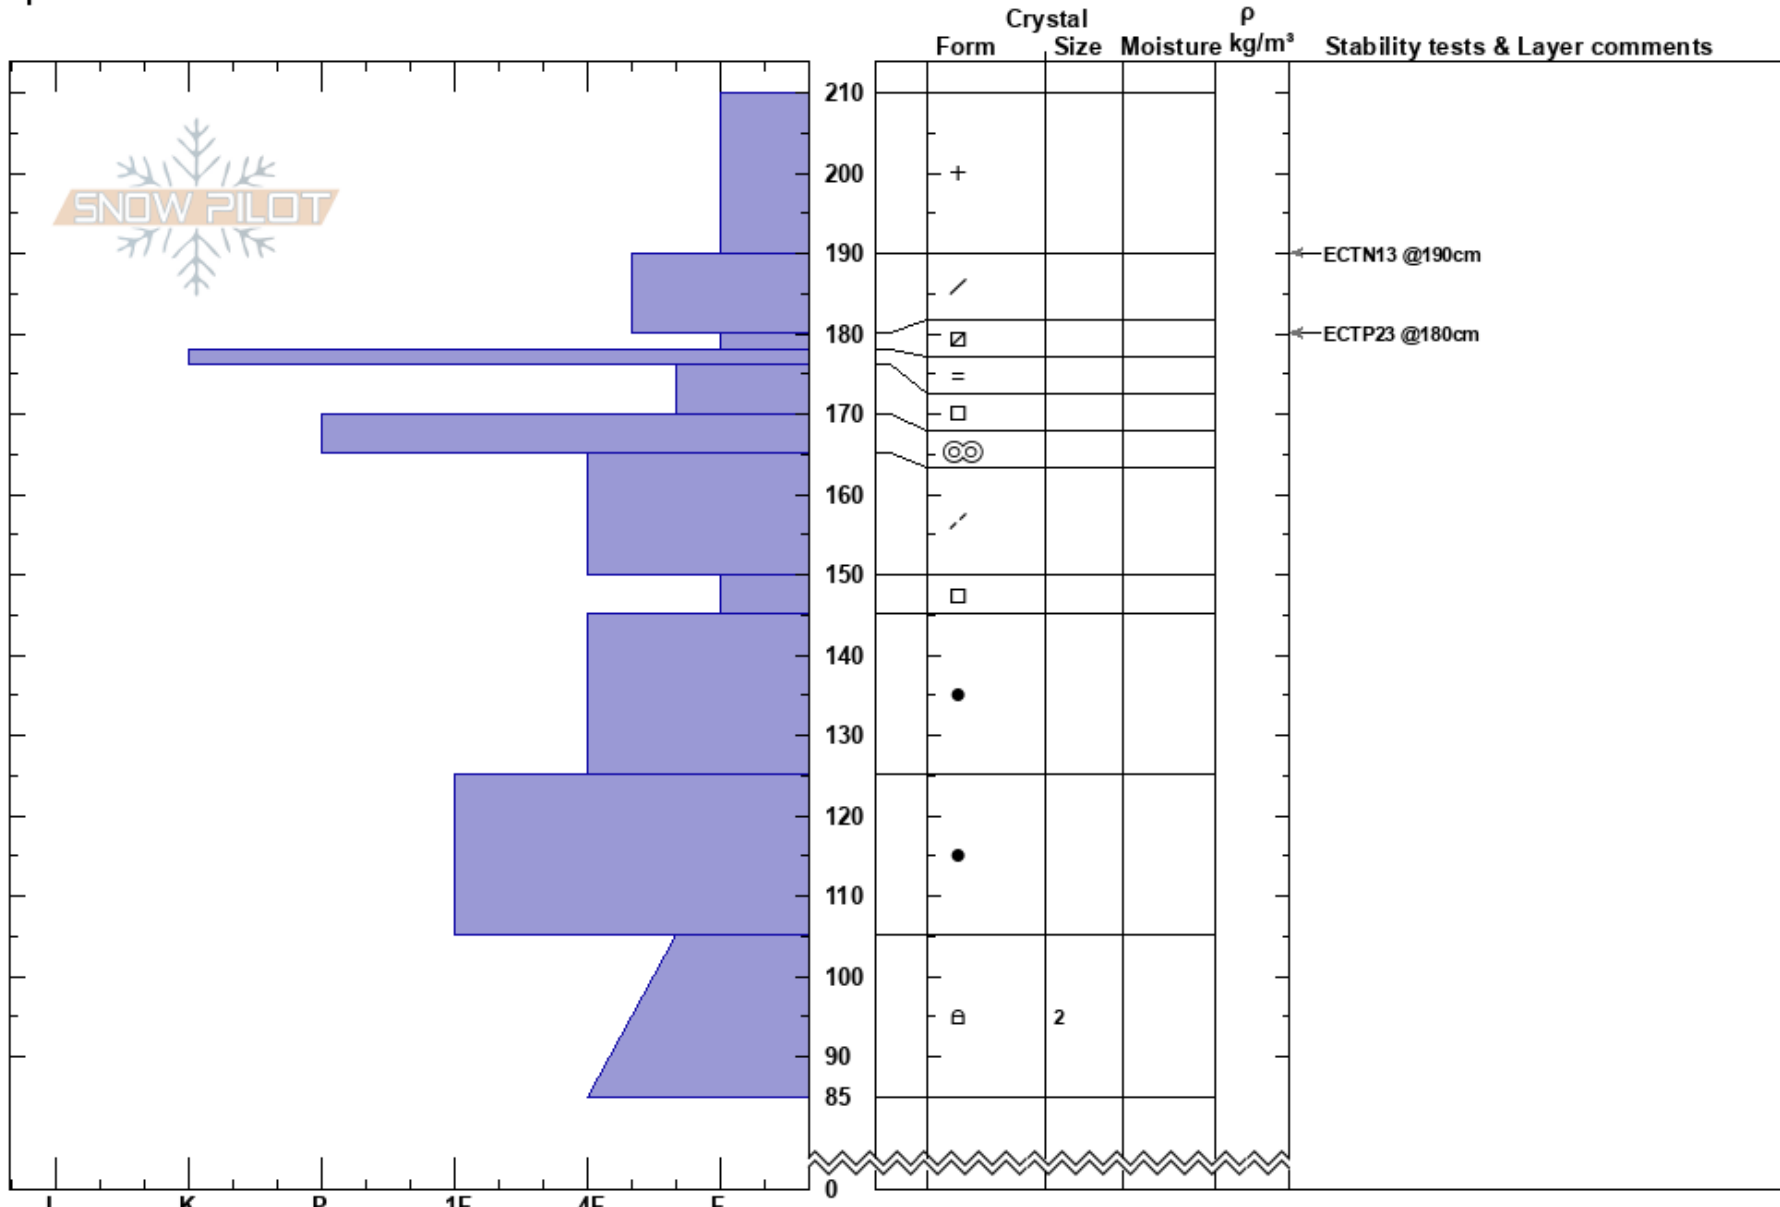

8100 Doug Fir
 Teton Range
 WY
 Elevation: 8100 ft
 Aspect: E
 Specifics:

Gage Meredith
 02/13/2025 - 12:00pm
 Co-ord:
 Slope Angle: 27°
 Wind Loading:

Stability:
 Air Temperature:
 Sky Cover:
 Precipitation:
 Wind:

HS:210
 180-178cm:Problematic layer

Notes: