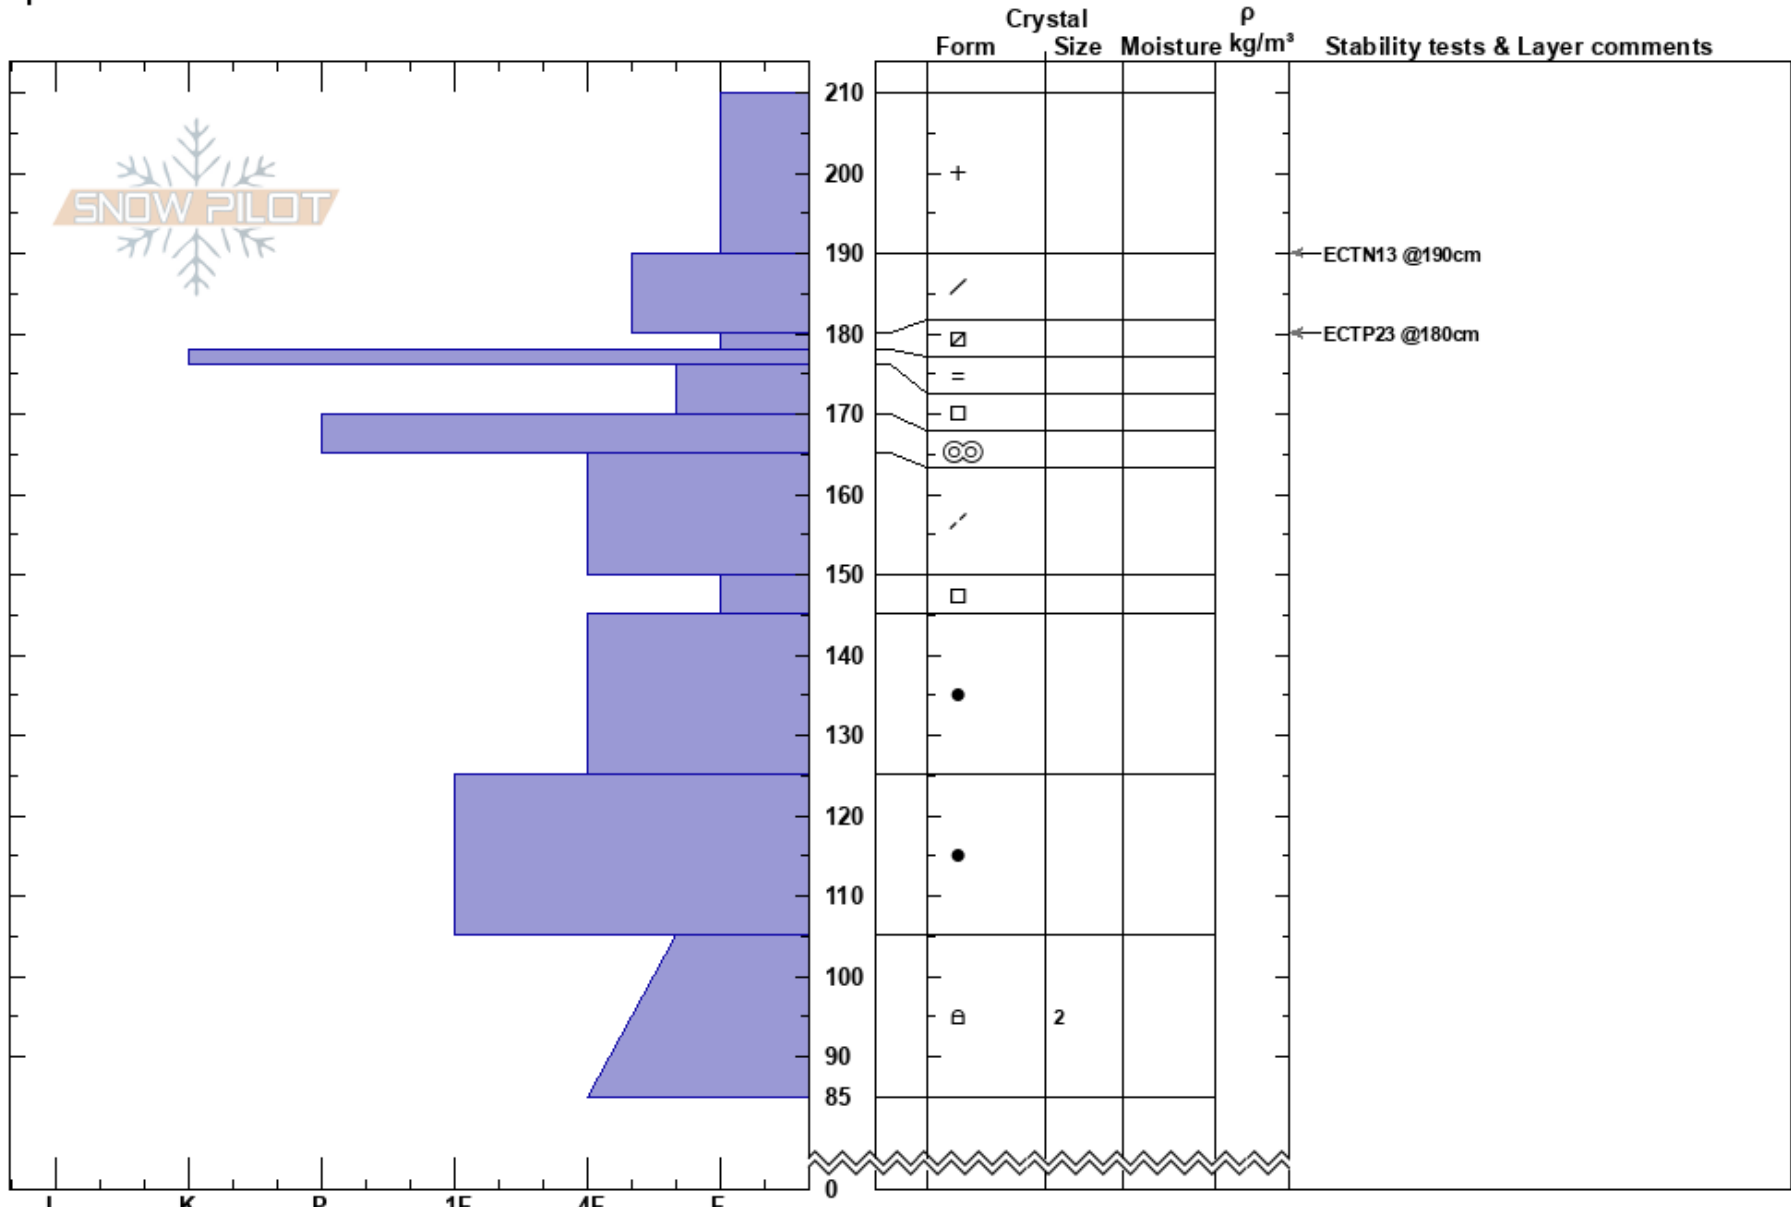

8100 Doug Fir  
 Teton Range  
 WY  
 Elevation: 8100 ft  
 Aspect: E  
 Specifics:

Gage Meredith  
 02/13/2025 - 12:00pm  
 Co-ord:  
 Slope Angle: 27°  
 Wind Loading:

Stability:  
 Air Temperature:  
 Sky Cover:  
 Precipitation:  
 Wind:

HS:210  
 180-178cm:Problematic layer

Notes: