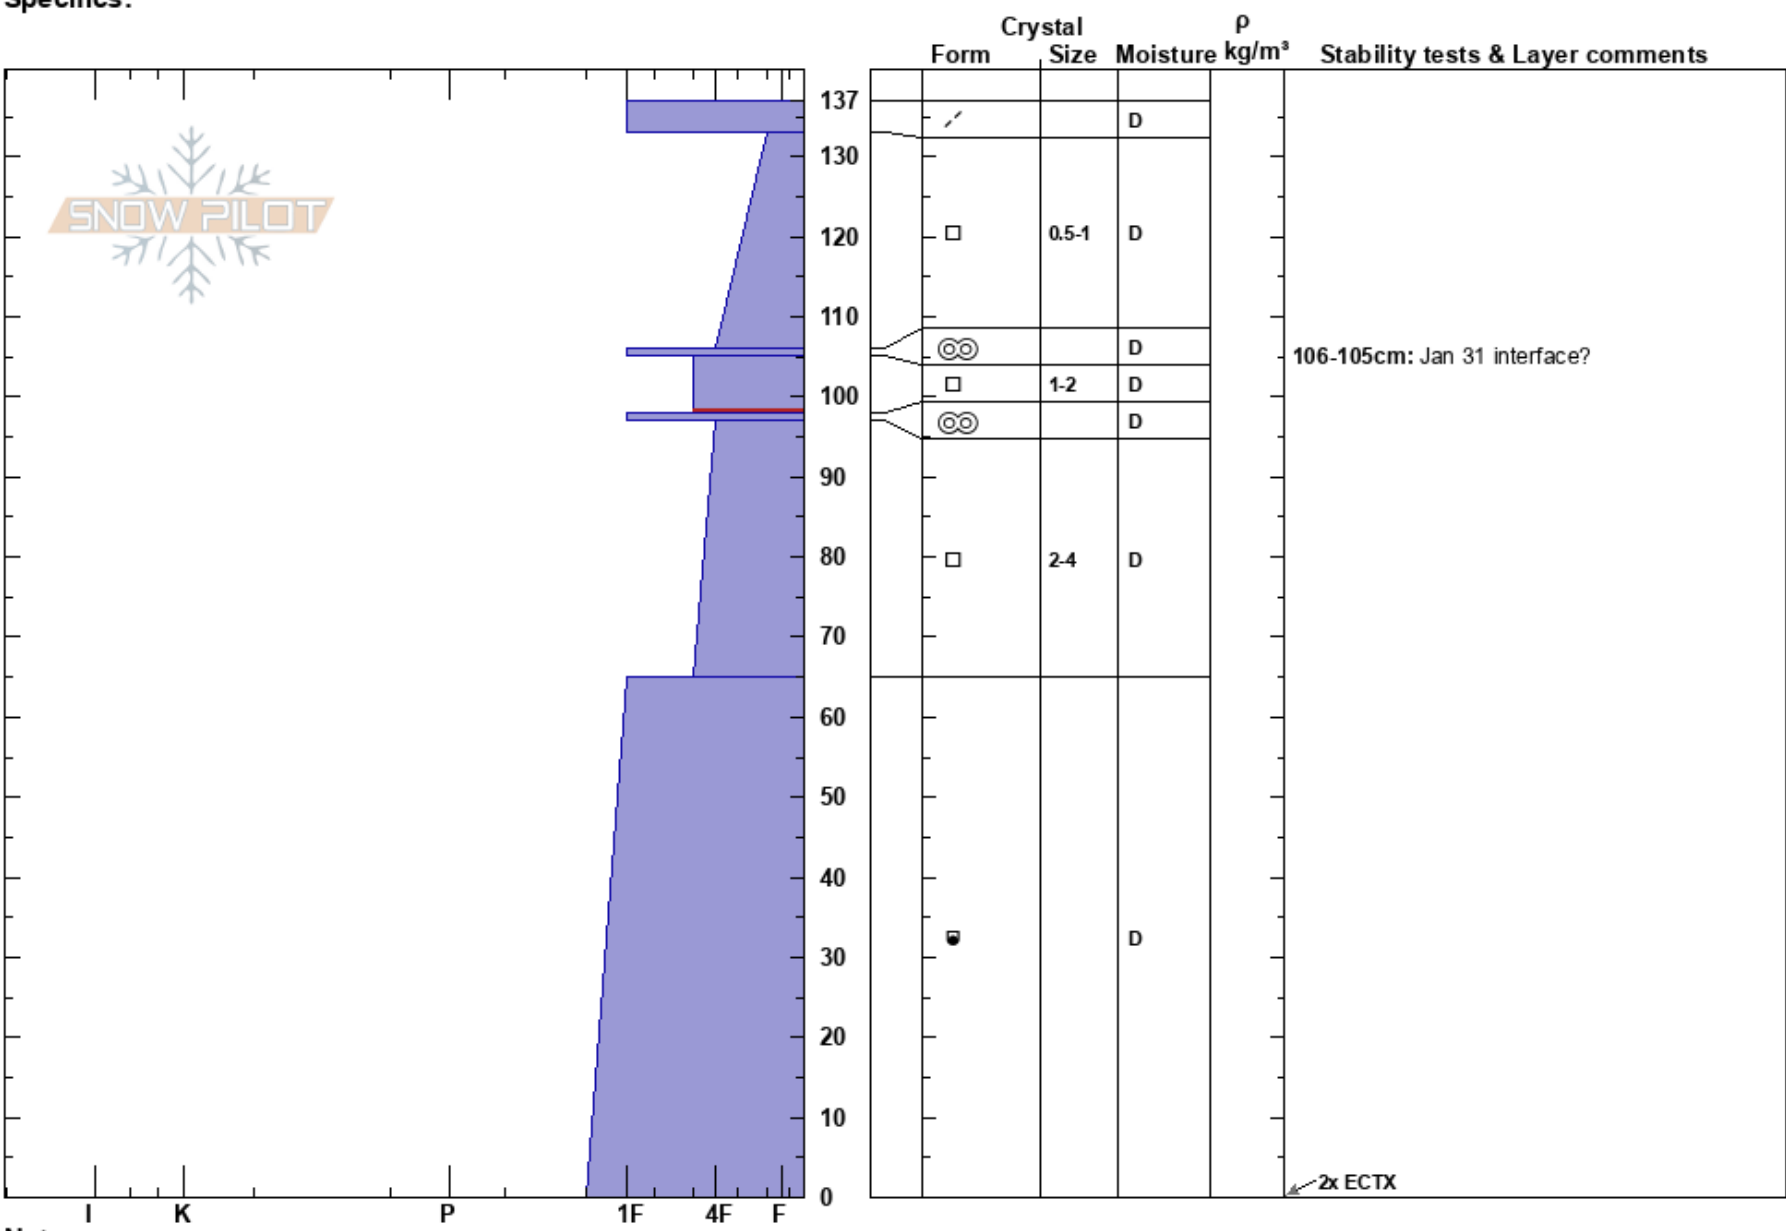

I-Beam 7277 W
 Lewis Range
 MT
 Elevation: 7277 ft
 Aspect: W
 Specifics:

Jackson George
 02/13/2025 - 2:43pm
 Co-ord: 48.25064N, -113.53695W
 Slope Angle: 28°
 Wind Loading: previous

Stability:
 Air Temperature: -7°C
 Sky Cover: CLR
 Precipitation: NO
 Wind: S Calm

HS:137
 Layer Notes:
 106-105cm: Jan 31 interface?
 105-98cm: Problematic layer

Notes: I K P 1F 4F F

2x ECTX