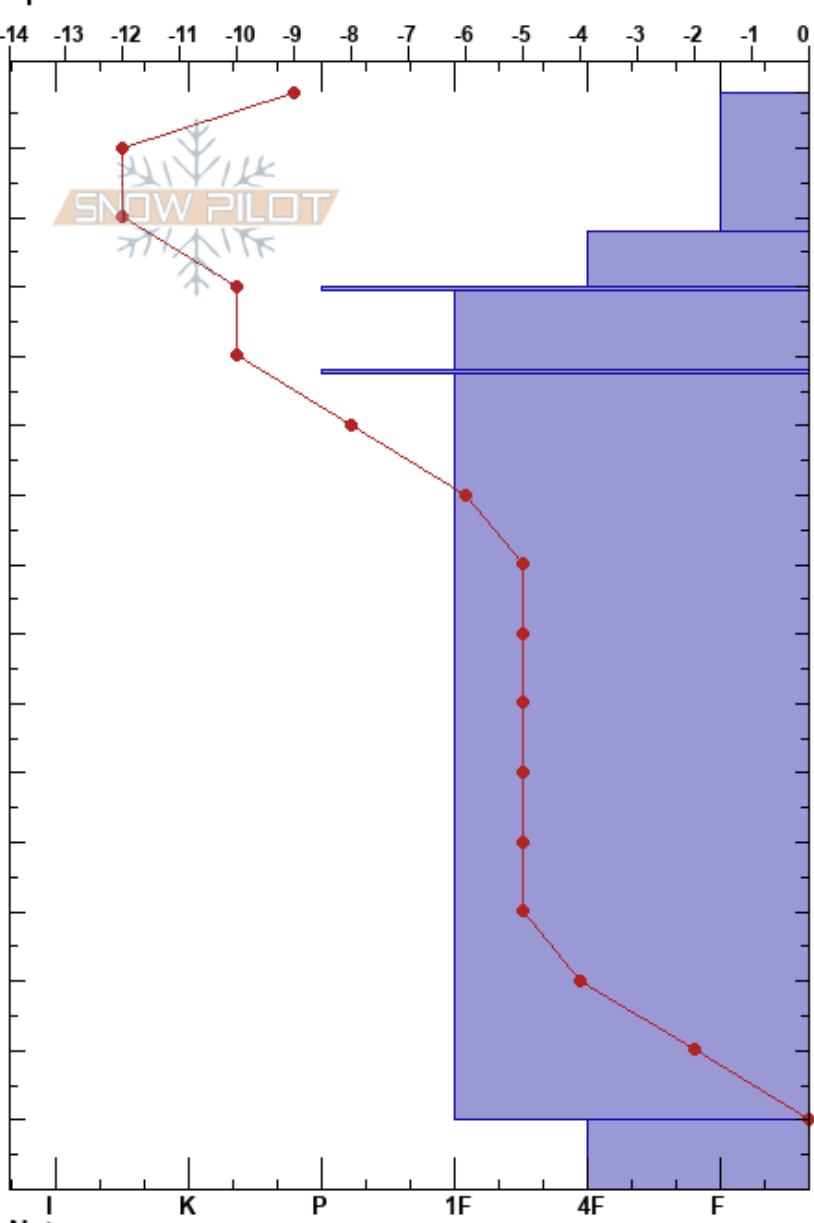

Ross SE
 Bridger Range
 MT
 Elevation: 7570 ft
 Aspect: SE
 Specifics:

Charlie Bayles
 02/13/2025 - 1:30pm
 Co-ord: 45.85551N, -110.94522W
 Slope Angle: 25°
 Wind Loading:

Stability:
 Air Temperature: -7°C
 Sky Cover: BKN
 Precipitation: NO
 Wind:

Layer Notes:

HS:158
 PF:55
 PS:30

	Crystal		Moisture	ρ kg/m ³	Stability tests & Layer comments
	Form	Size			
158					
150	+	1-2			
140					
130	/ (Ø)	1-2			← ECTN9 @138cm
120	⊙	1			← CT11 @138cm
110	•	0.3			
100	⊙	1			
90					
80					
70					
60					
50					
40					
30					
20					
10					
0	⊖ (^)	1-3(3)			