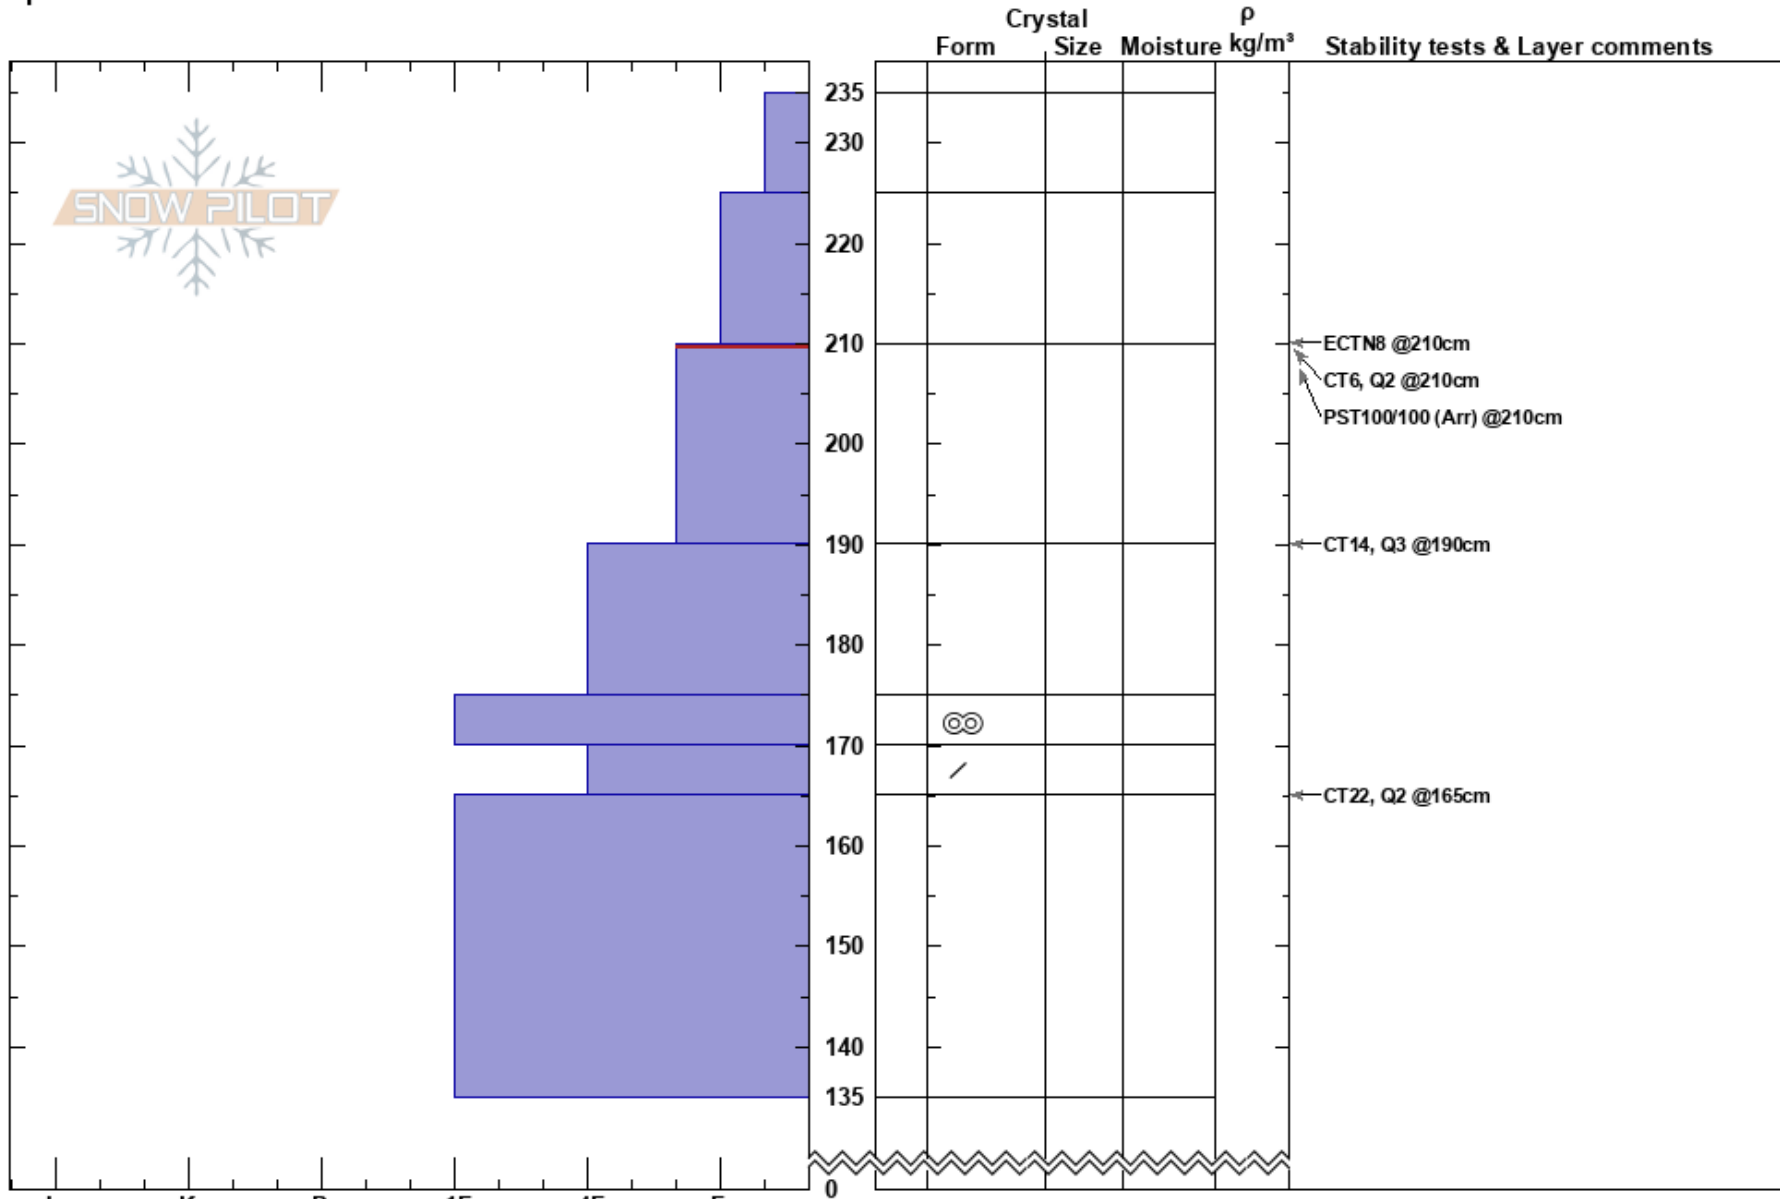

3rd Yellowmule  
 Madison Range-N  
 MT  
 Elevation: 9300 ft  
 Aspect: 15°  
 Specifics:

Alex Marienthal  
 02/18/2018 - 10:50am  
 Co-ord: 45.18493N, -111.43584W  
 Slope Angle: 25°  
 Wind Loading:

Stability: Good HS:235  
 Air Temperature: -10°C  
 Sky Cover: SCT  
 Precipitation: NO  
 Wind: Calm  
 Layer Notes:  
 210-190cm: Problematic layer

Notes: top 10 in. = 1.1 in. SWE  
 next 6 in. = .55 in. SWE