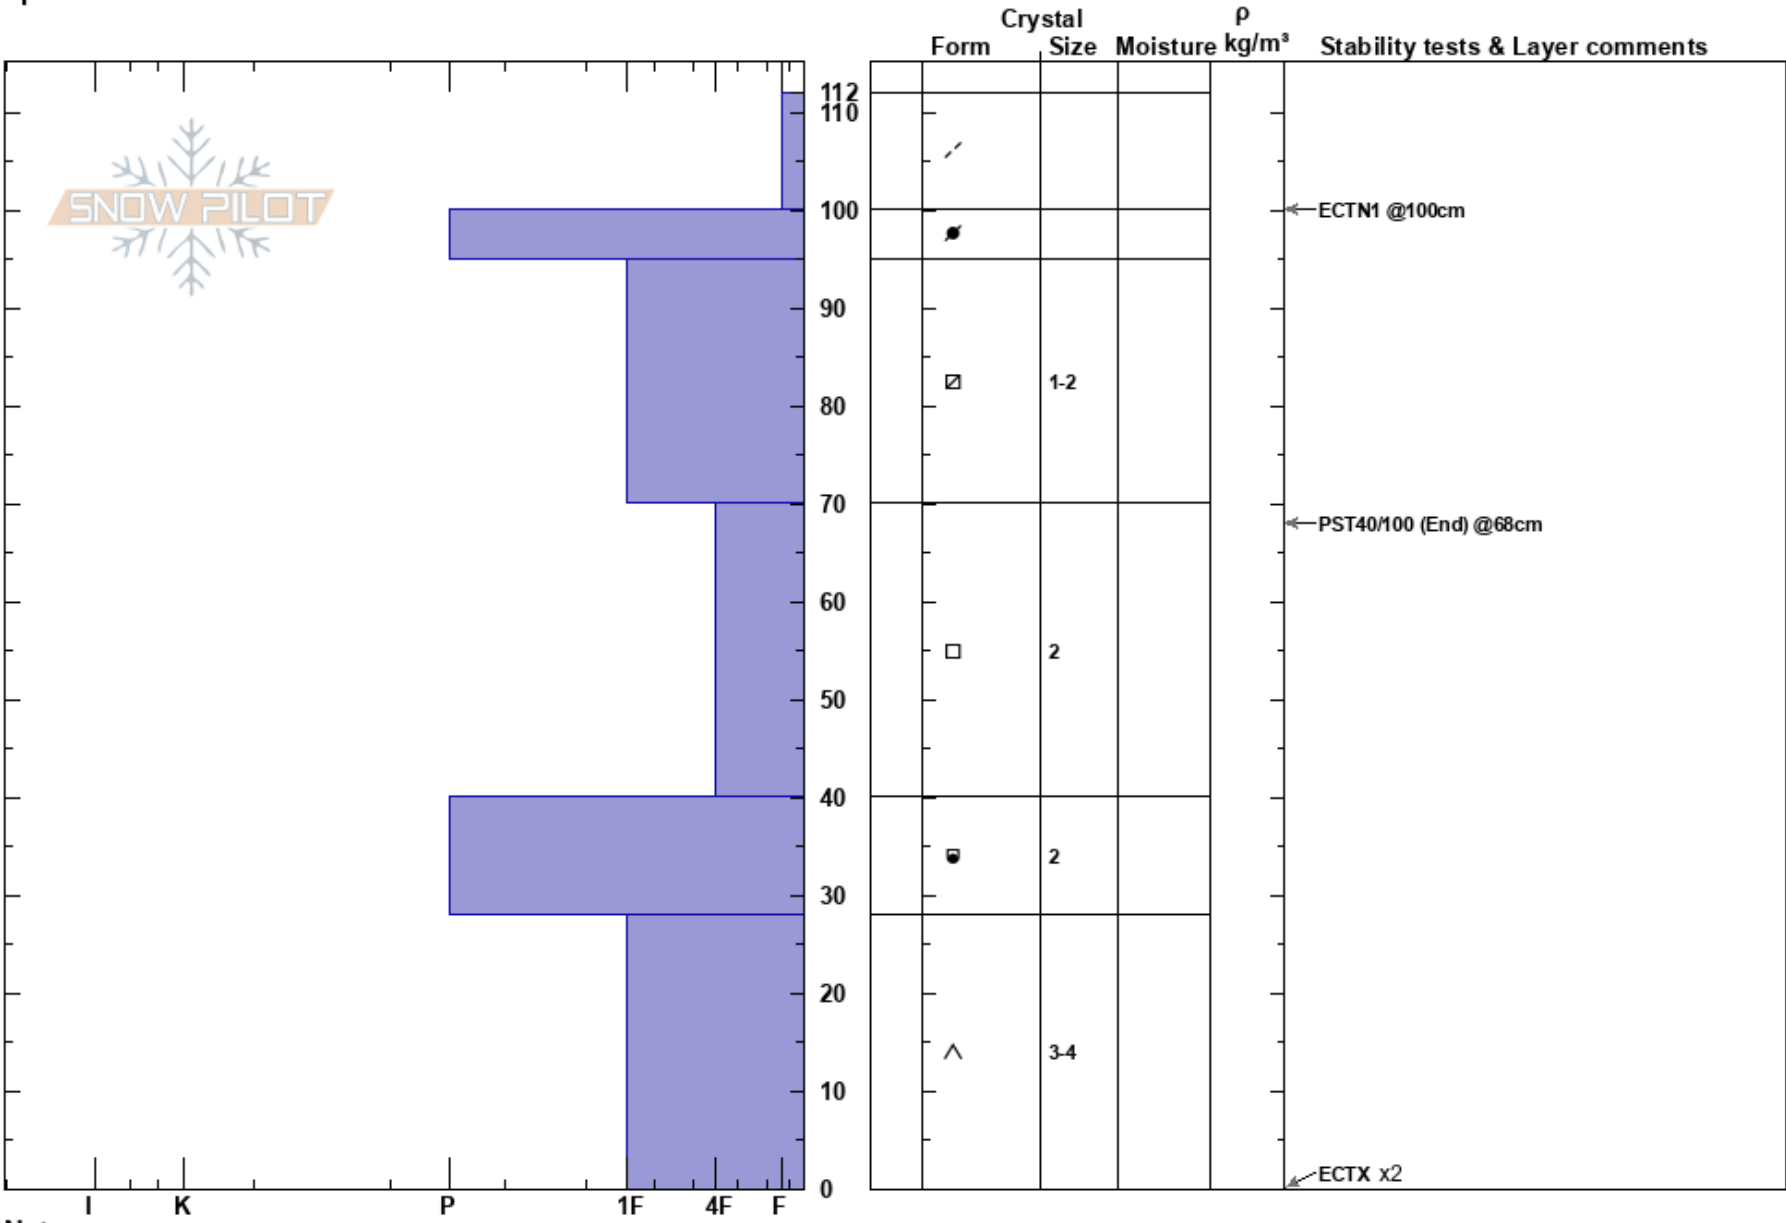

Gondola Bowl  
 Sawatch  
 CO  
 Elevation: 11710 ft  
 Aspect:  
 Specifics:

Will Barrett  
 02/13/2025 - 2:00pm  
 Co-ord: 38.49507N, -106.31278W  
 Slope Angle: 24°  
 Wind Loading:

Stability:  
 Air Temperature:  
 Sky Cover: BKN  
 Precipitation: NO  
 Wind: SW Moderate

HS:112

Layer Notes:

Notes: