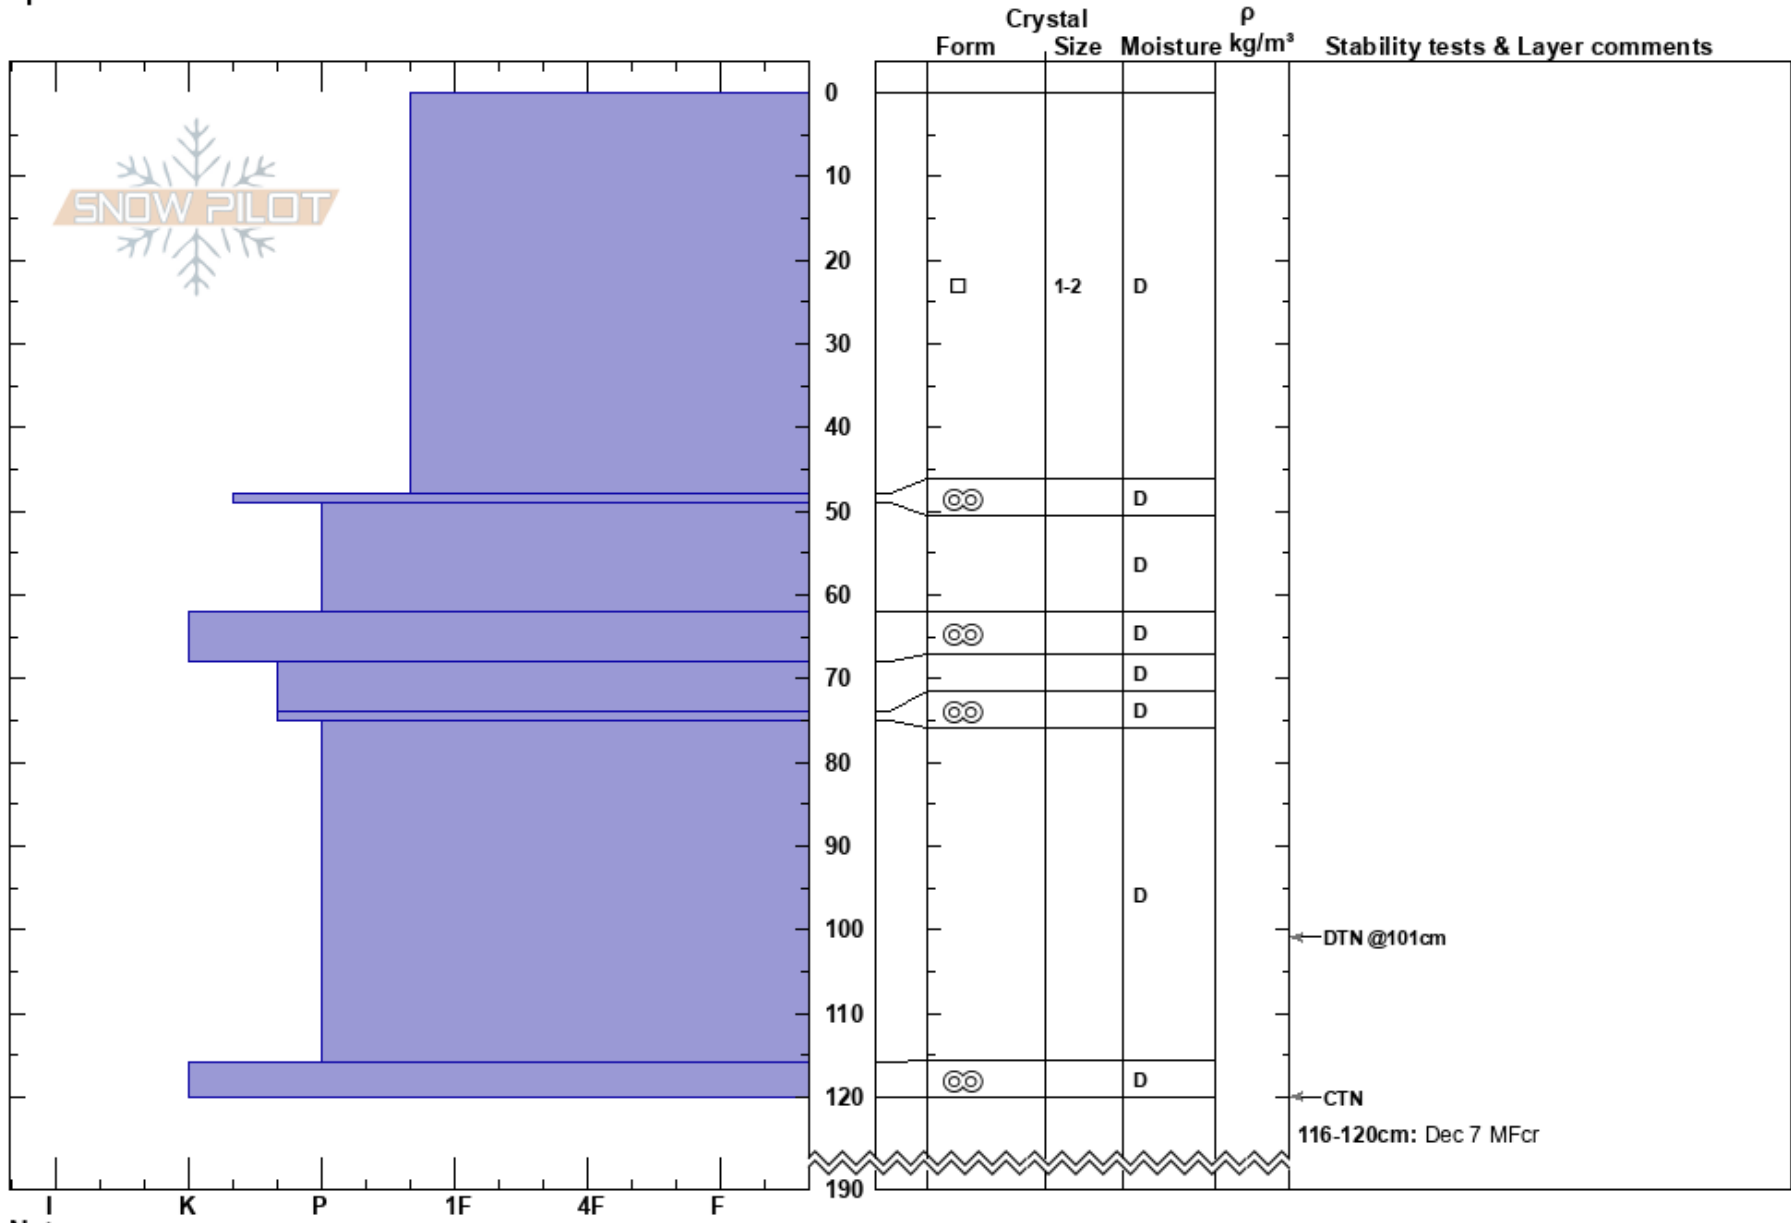

Shames Path 3.4
 Northwest Coastal
 BC
 Elevation: 1280 m
 Aspect: E
 Specifics:

MOTI Northwest Avalanche Program
 13/02/2025 - 13:15
 Co-ord: 54.44469N, -128.94761W
 Slope Angle: 26°
 Wind Loading:

Stability: **HS:190**
 Air Temperature: -9°C **PF:15** 116-120cm: Dec 7 MFcr
 Sky Cover: FEW
 Precipitation: NO
 Wind: N Moderate