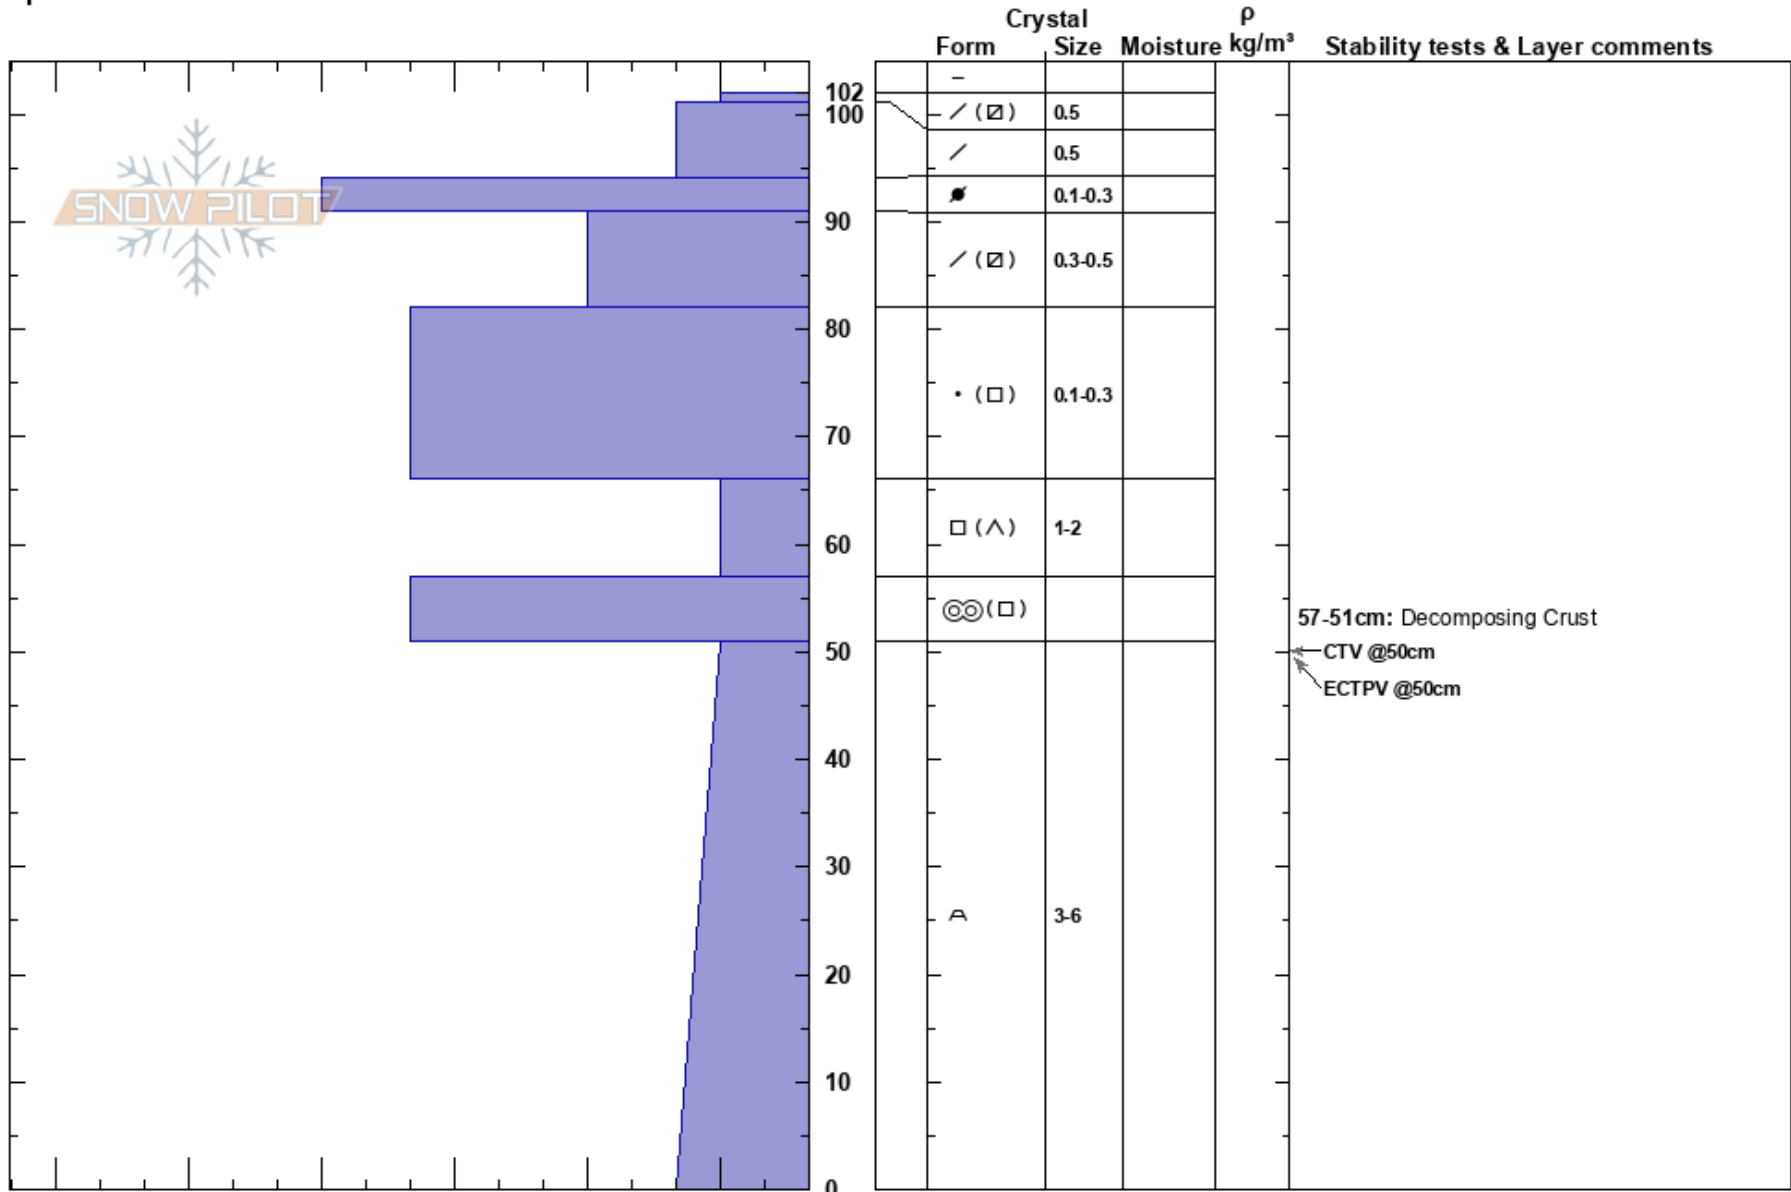

NNE Chute Apron  
Sangre de Cristo Range  
NM

Charles Harrison  
02/13/2025 - 11:30am  
Co-ord: 36.56048N, -105.43861W  
Slope Angle: 27°  
Wind Loading: no

Stability:  
Air Temperature: -4°C  
Sky Cover: CLR  
Precipitation: NO  
Wind: SW Light Breeze

HS:102  
PF:90  
PS: 10  
57-51cm: Decomposing Crust  
51-0cm: Problematic layer

Elevation: 11320 ft  
Aspect: N  
Specifics:

Notes: