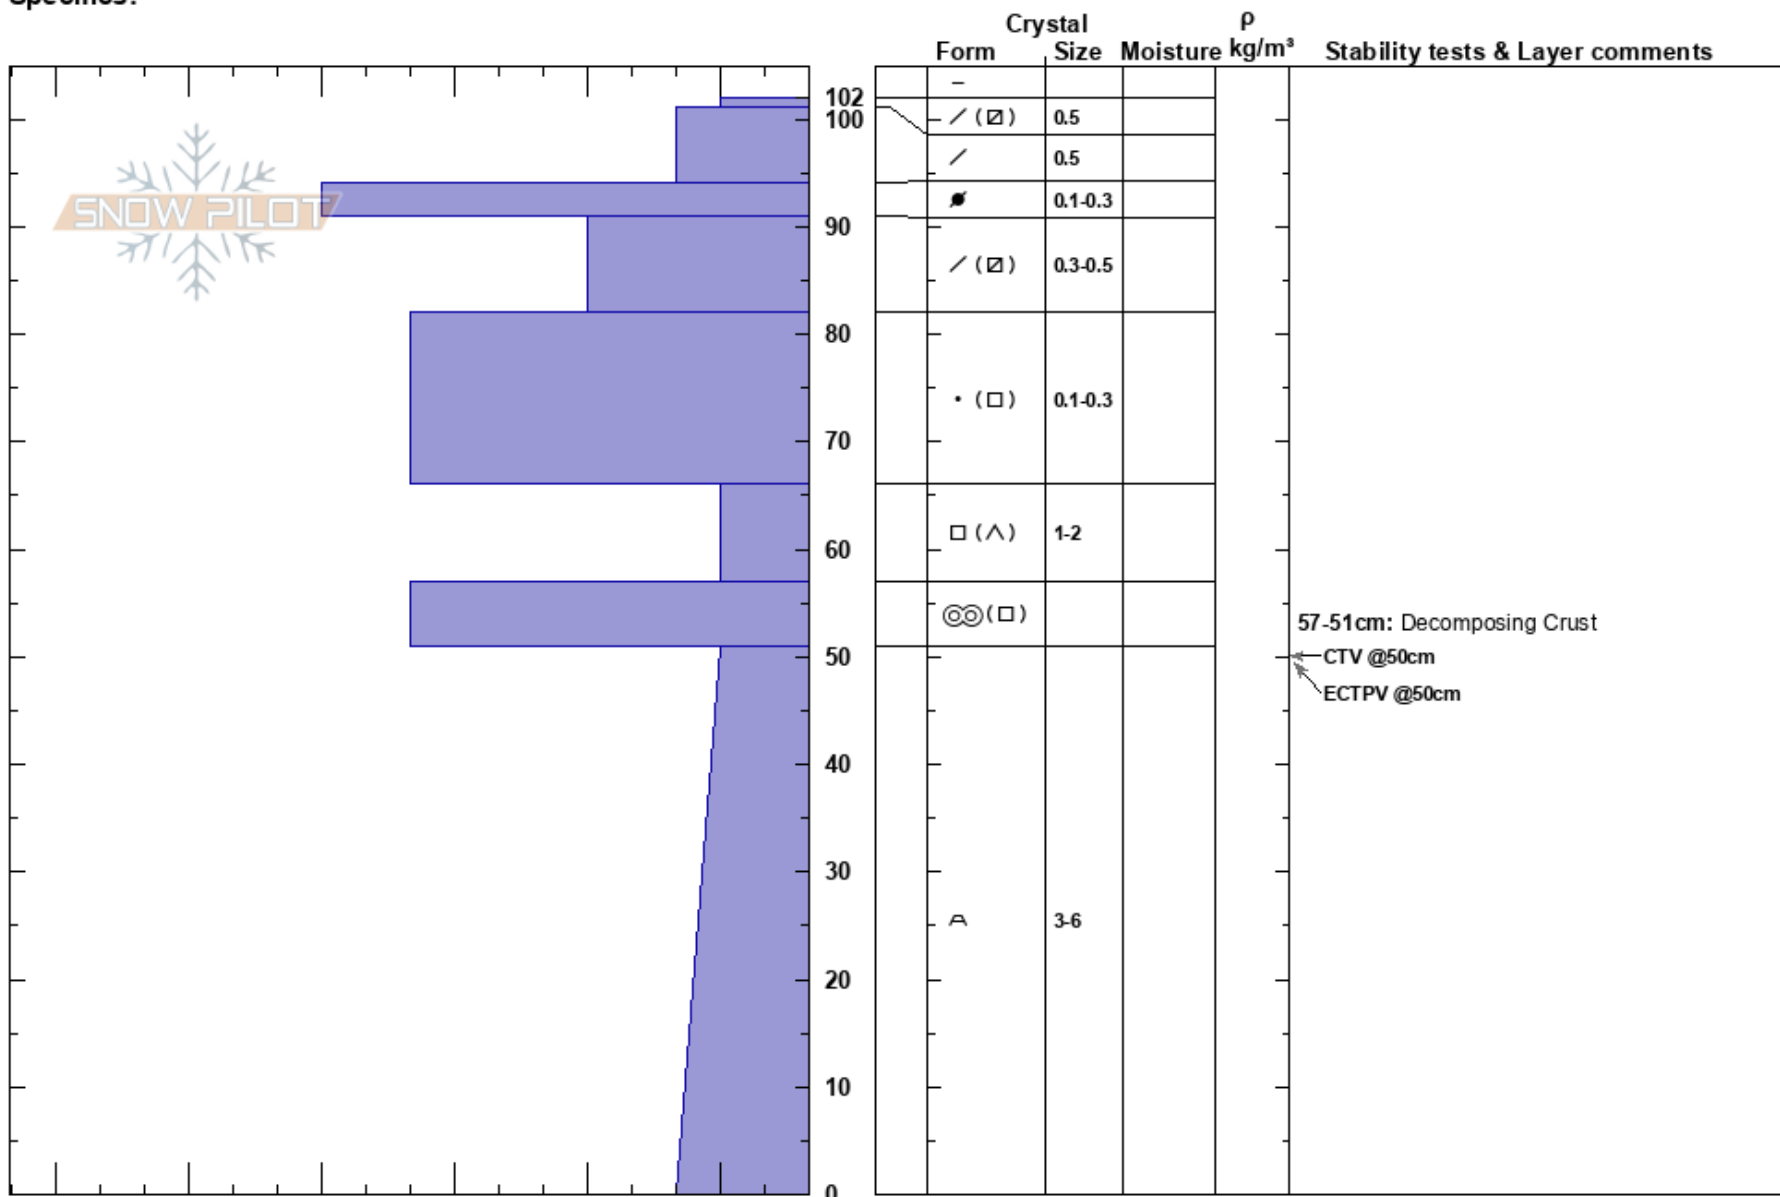

NNE Chute Apron
Sangre de Cristo Range
NM

Charles Harrison
02/13/2025 - 11:30am
Co-ord: 36.56048N, -105.43861W
Slope Angle: 27°
Wind Loading: no

Stability:
Air Temperature: -4°C
Sky Cover: CLR
Precipitation: NO
Wind: SW Light Breeze

HS:102
PF:90
PS: 10
57-51cm: Decomposing Crust
51-0cm: Problematic layer

Elevation: 11320 ft
Aspect: N
Specifics:

Notes: