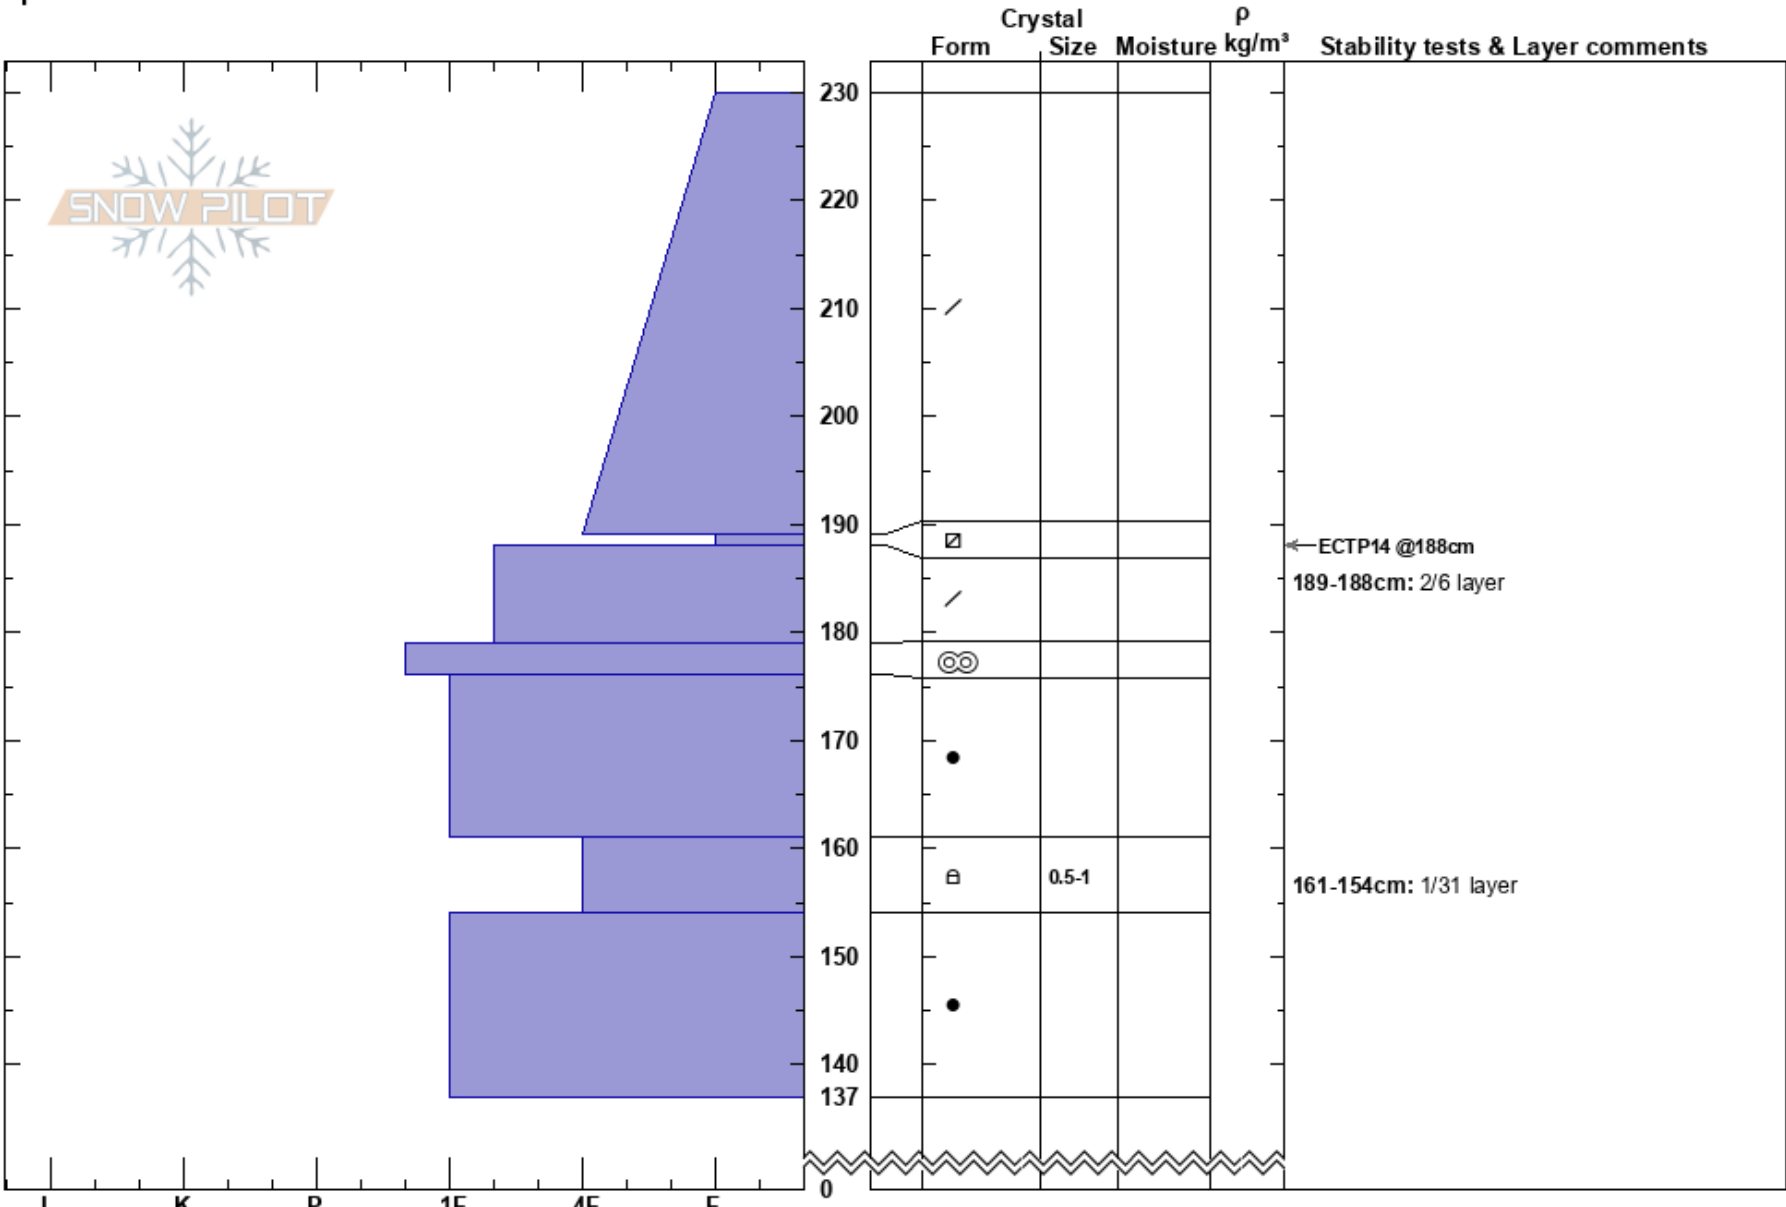

Thanksgiving Bowl  
 Teton Range  
 WY  
 Elevation: 9100 ft  
 Aspect: NE  
 Specifics:

Alex Drinkard  
 02/13/2025 - 11:00am  
 Co-ord: 43.48083N, -110.95928W  
 Slope Angle: 27°  
 Wind Loading: no

Stability:  
 Air Temperature:  
 Sky Cover: BKN  
 Precipitation: S-1  
 Wind: SW Moderate

HS:230  
 PF:40  
 PS: 15  
 189-188cm: 2/6 layer  
 189-188cm: Problematic layer  
 161-154cm: 1/31 layer

Notes: