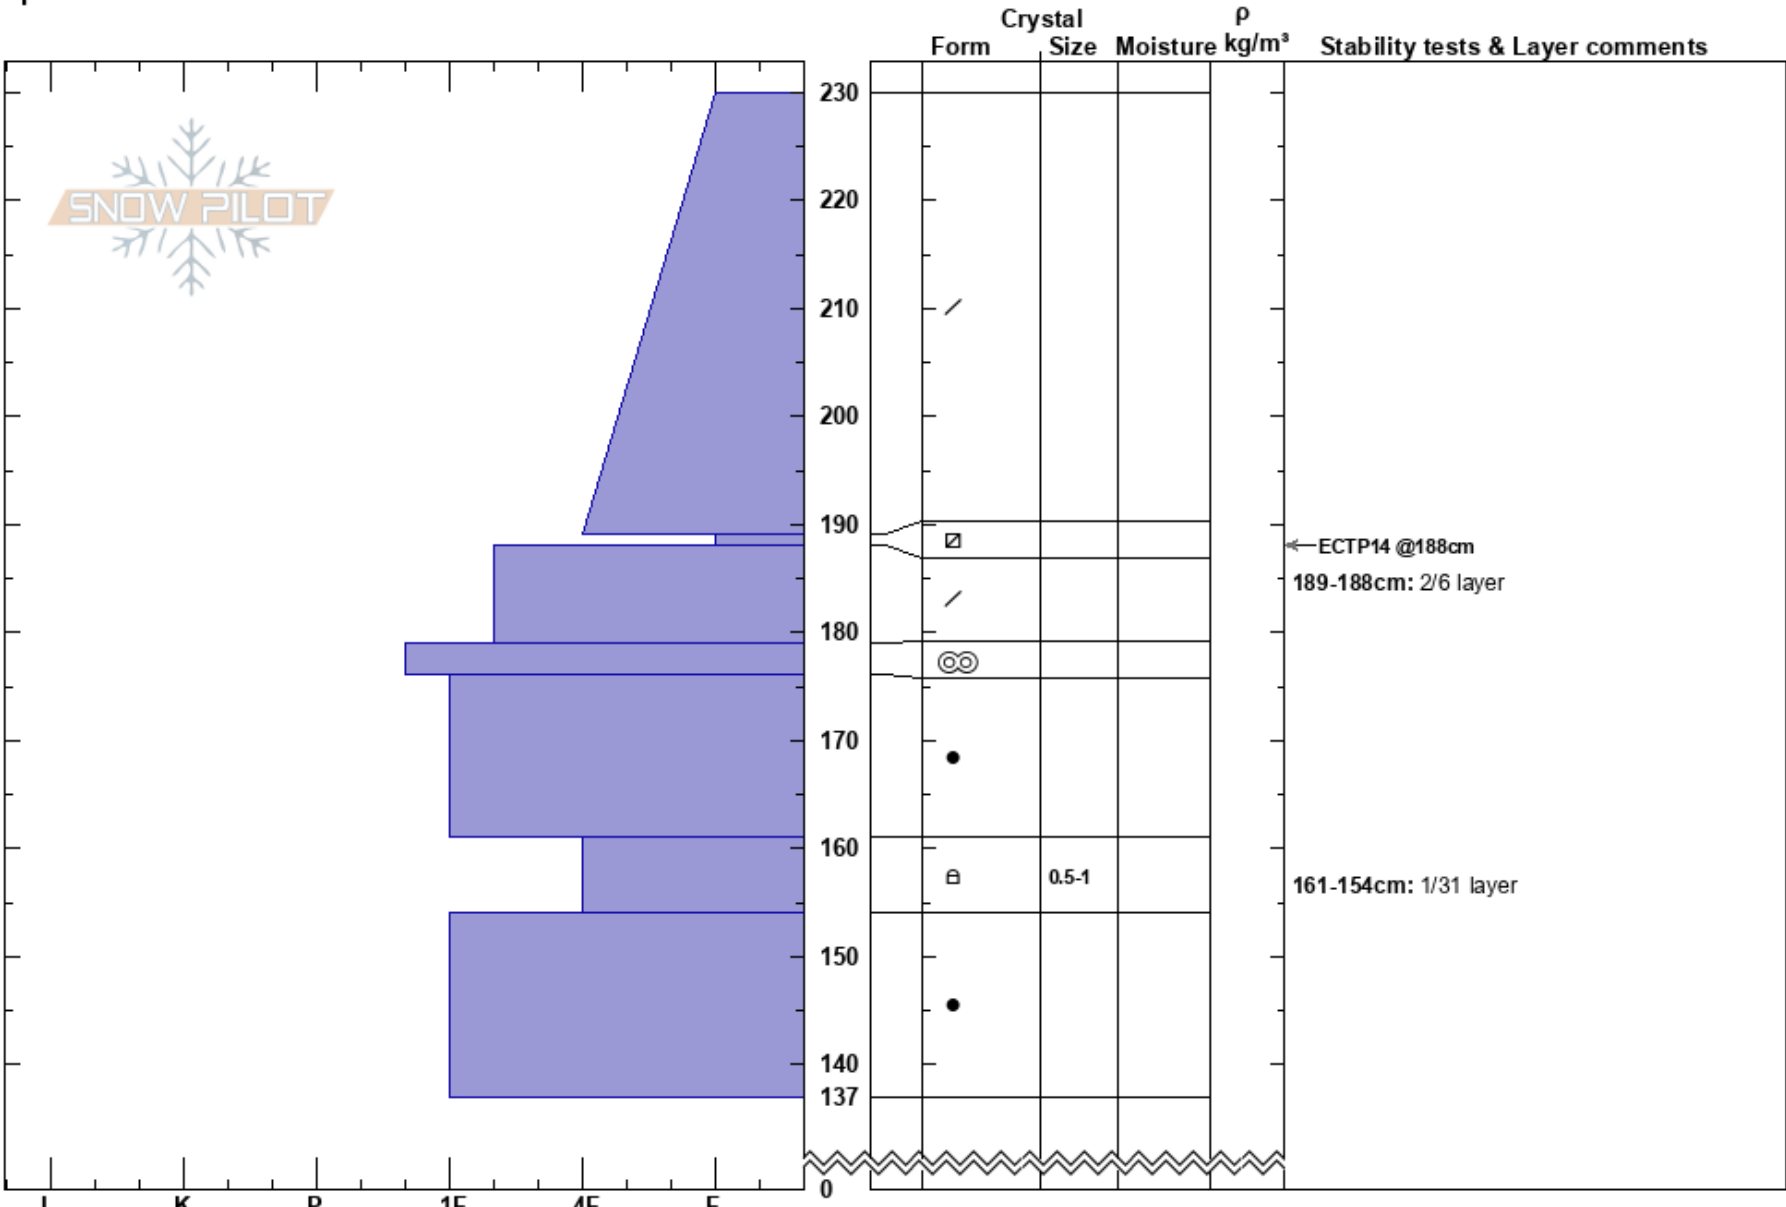

Thanksgiving Bowl
 Teton Range
 WY
 Elevation: 9100 ft
 Aspect: NE
 Specifics:

Alex Drinkard
 02/13/2025 - 11:00am
 Co-ord: 43.48083N, -110.95928W
 Slope Angle: 27°
 Wind Loading: no

Stability:
 Air Temperature:
 Sky Cover: BKN
 Precipitation: S-1
 Wind: SW Moderate

HS:230
 PF:40
 PS: 15
 189-188cm: 2/6 layer
 189-188cm: Problematic layer
 161-154cm: 1/31 layer

Notes: