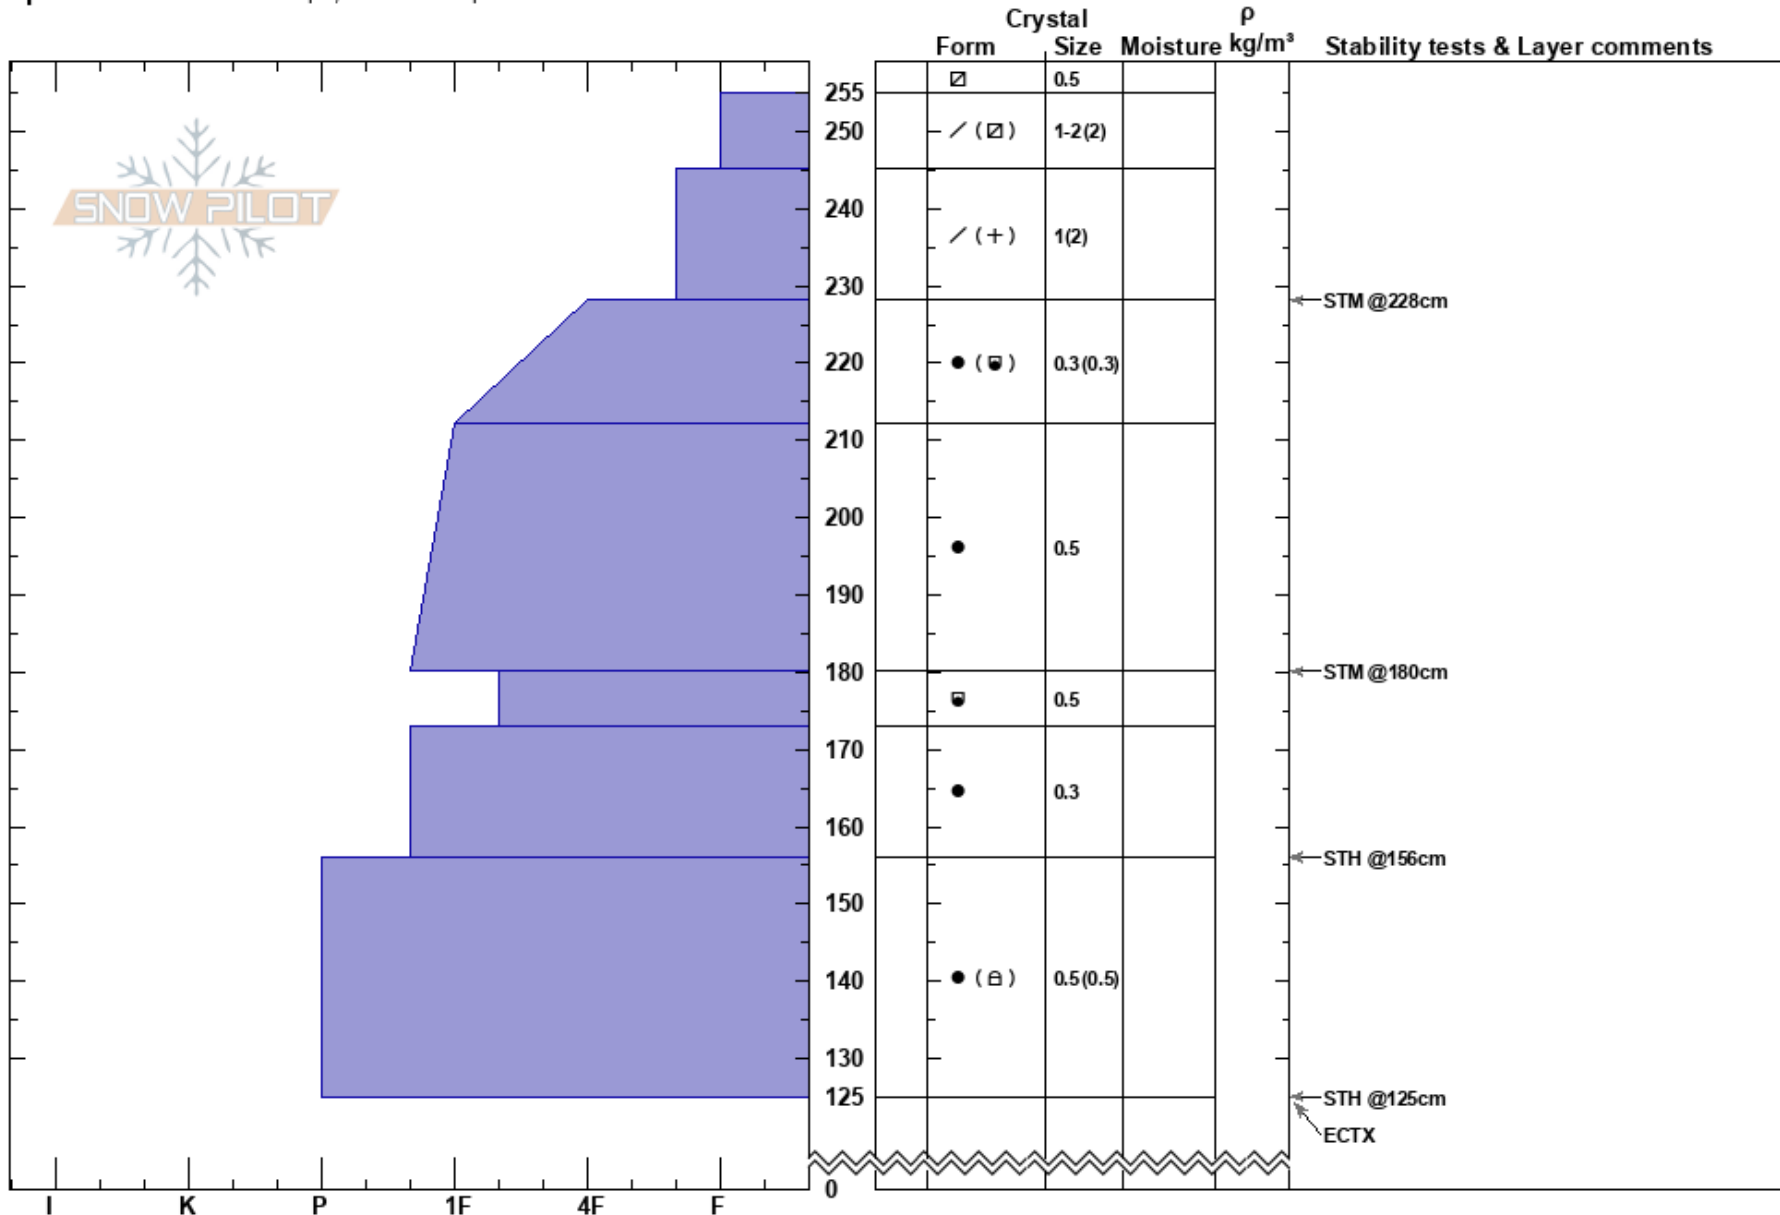

Mormon Drop
 Teton Range
 WY
 Elevation: 2900 m
 Aspect: E
 Specifics: Ski tracks on slope; We skied slope

Daniel Nagy
 02/12/2025 - 11:07am
 Co-ord: 43.79205N, -110.93435W
 Slope Angle: 36°
 Wind Loading: previous

Stability: Good HS:255 Layer Notes:
 Air Temperature: -25°C
 Sky Cover: BKN
 Precipitation: S-1
 Wind: SW Light Breeze

Notes: