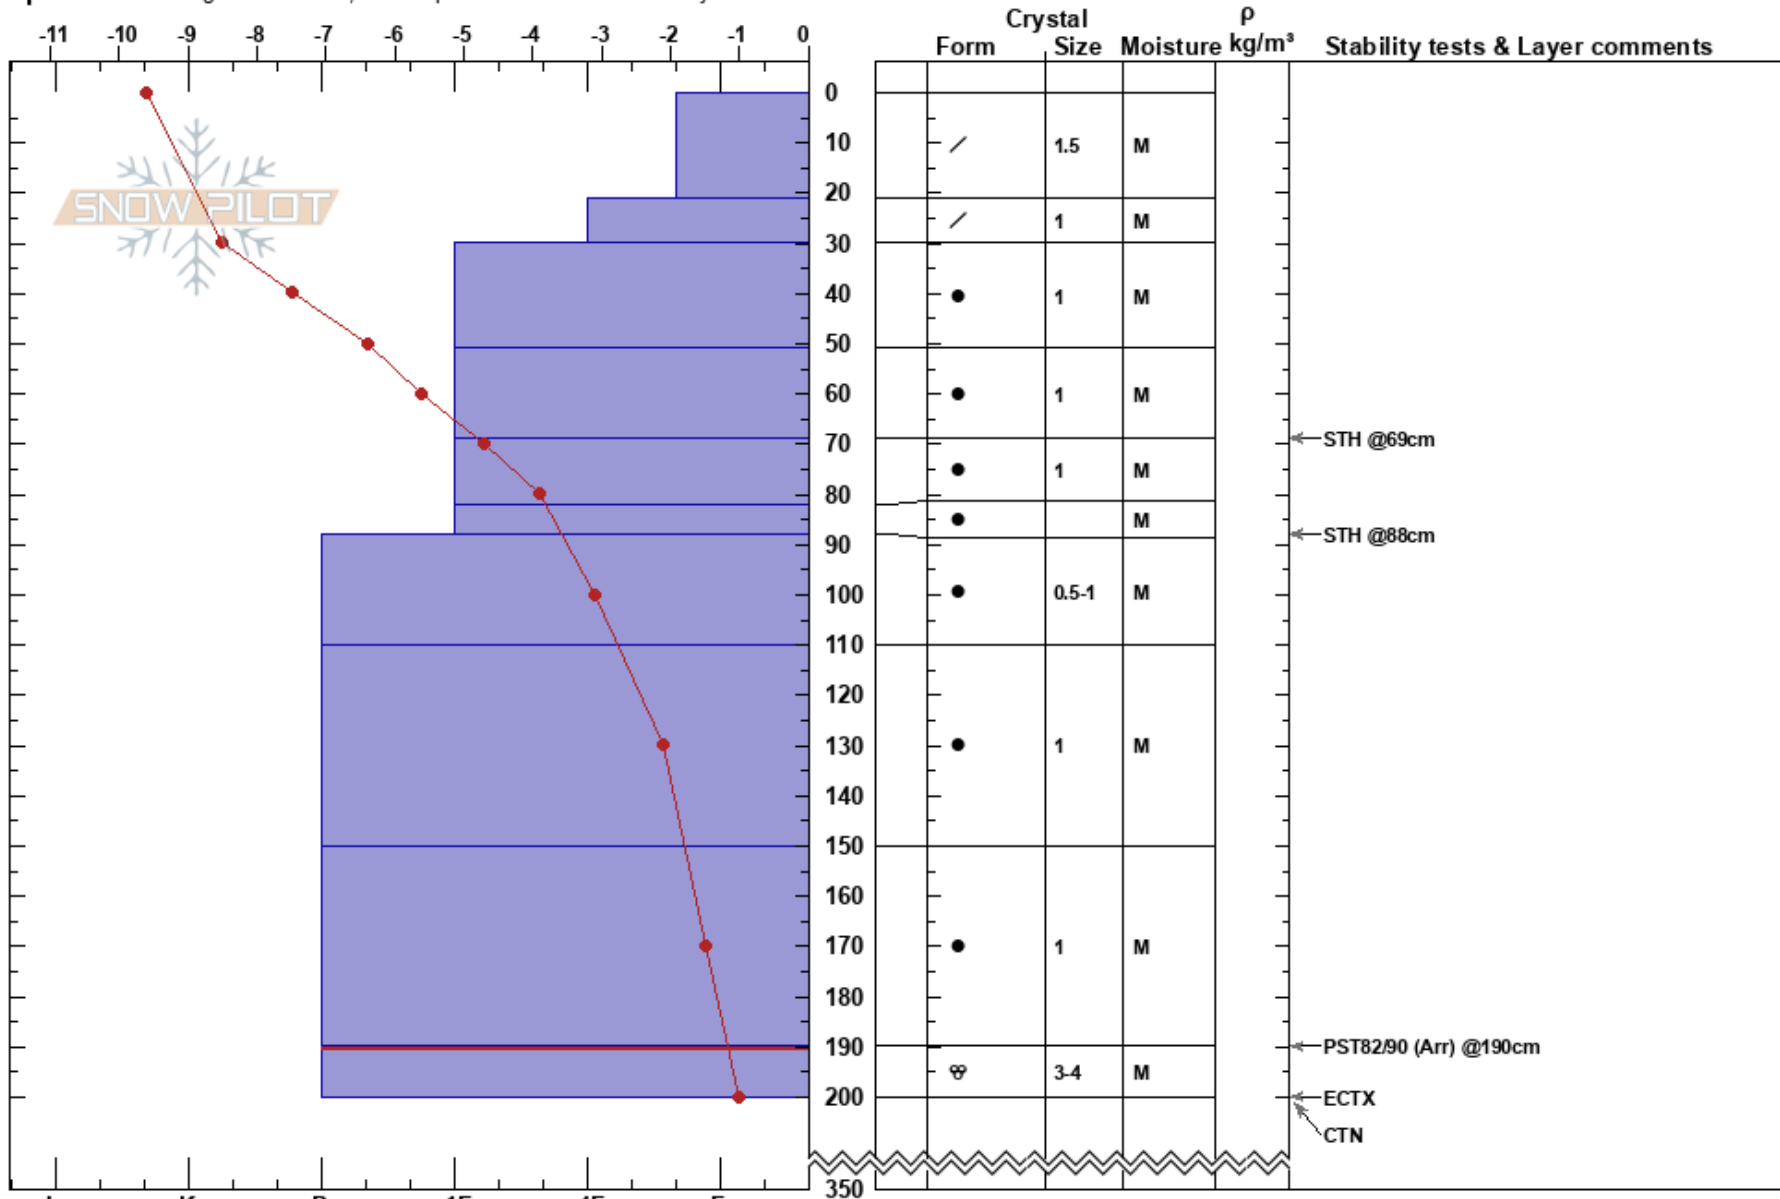

Above Blueberry
North Cascades, West
WA

Ronan Davies
02/13/2025 - 12:00pm

Stability:
Air Temperature: -3.8°C **HS:**350 **Layer Notes:**
Sky Cover: CLR **PF:**50 190-200cm: Problematic layer
Precipitation: NO
Wind: S Calm

Elevation: 4600 ft
Aspect: 300°

Co-ord:
Slope Angle: 30°
Wind Loading: no

Specifics: Pit dug in a Ski Area; Pit is representative of backcountry

Notes: Dug pit 2 meters deep, probe goes down another 1.5 meters.