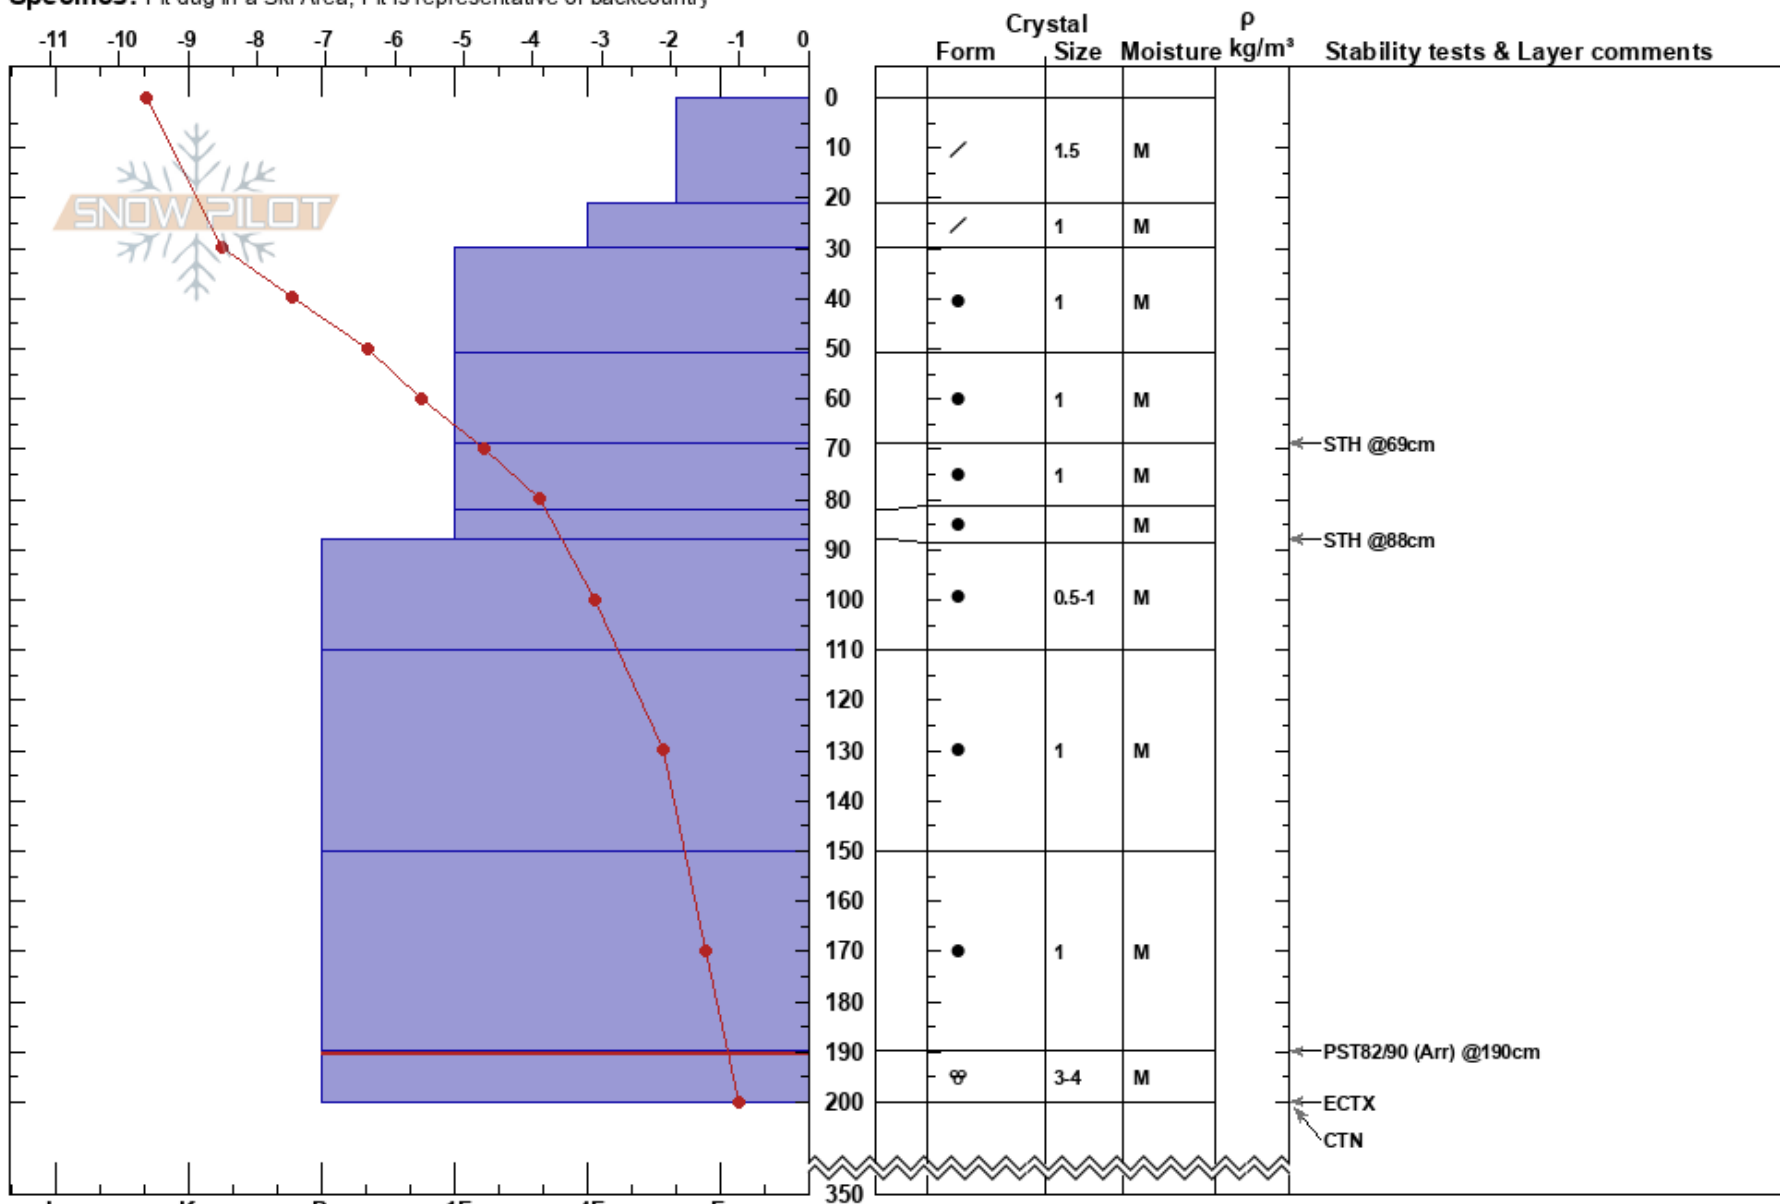

Above Blueberry  
North Cascades, West  
WA

Ronan Davies  
02/13/2025 - 12:00pm

**Stability:**  
**Air Temperature:** -3.8°C **HS:**350 **Layer Notes:**  
**Sky Cover:** CLR **PF:**50 190-200cm: Problematic layer  
**Precipitation:** NO  
**Wind:** S Calm

**Elevation:** 4600 ft  
**Aspect:** 300°

**Co-ord:**  
**Slope Angle:** 30°  
**Wind Loading:** no

**Specifics:** Pit dug in a Ski Area; Pit is representative of backcountry

**Notes:** Dug pit 2 meters deep, probe goes down another 1.5 meters.