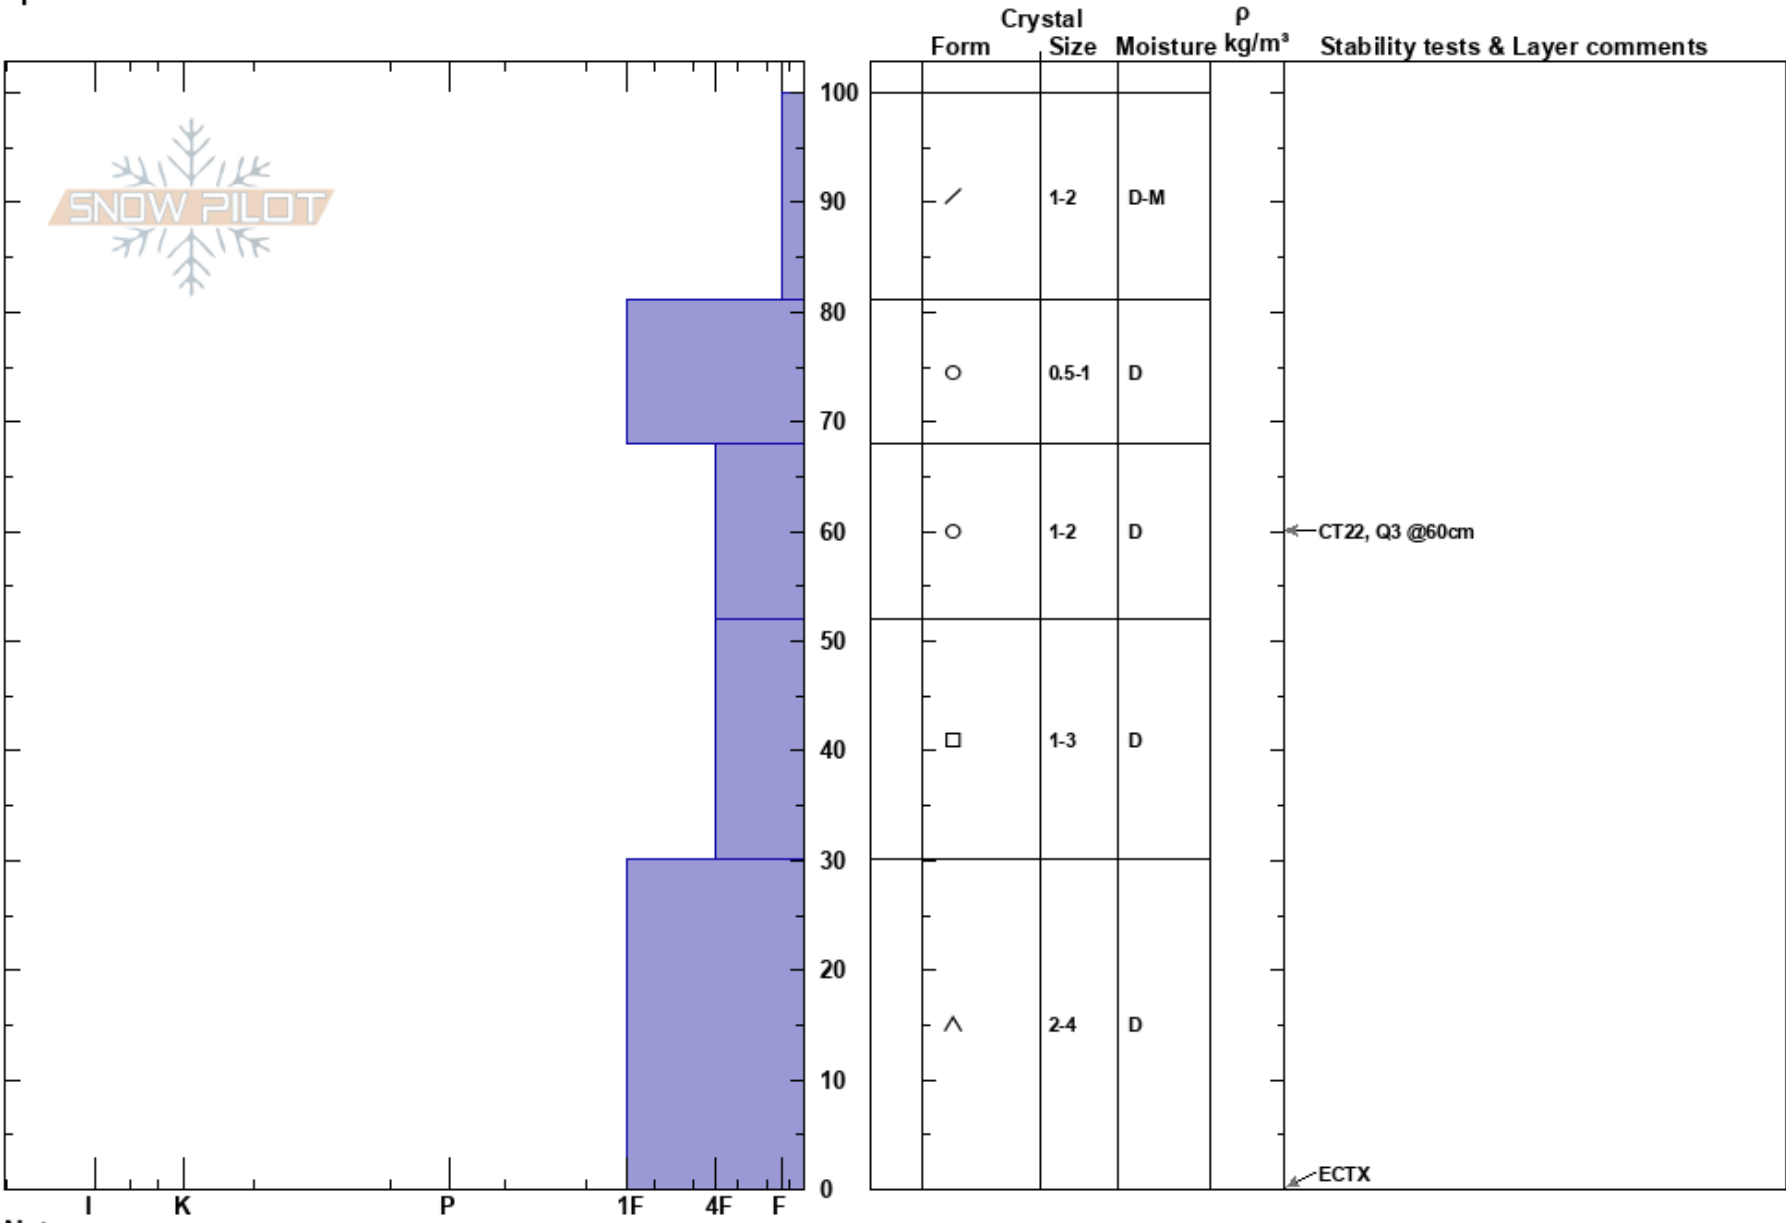

North Mineral trees
 San Juan Range
 CO
 Elevation: 11515 ft
 Aspect: N
 Specifics:

Elizabeth Wallentine
 02/11/2025 - 2:23am
 Co-ord:
 Slope Angle: 20°
 Wind Loading: yes

Stability:
 Air Temperature:
 Sky Cover: OVC
 Precipitation: S-1
 Wind: S Moderate

HS:100
 PF:60 81-68cm:Problematic layer
 Layer Notes:

Notes: