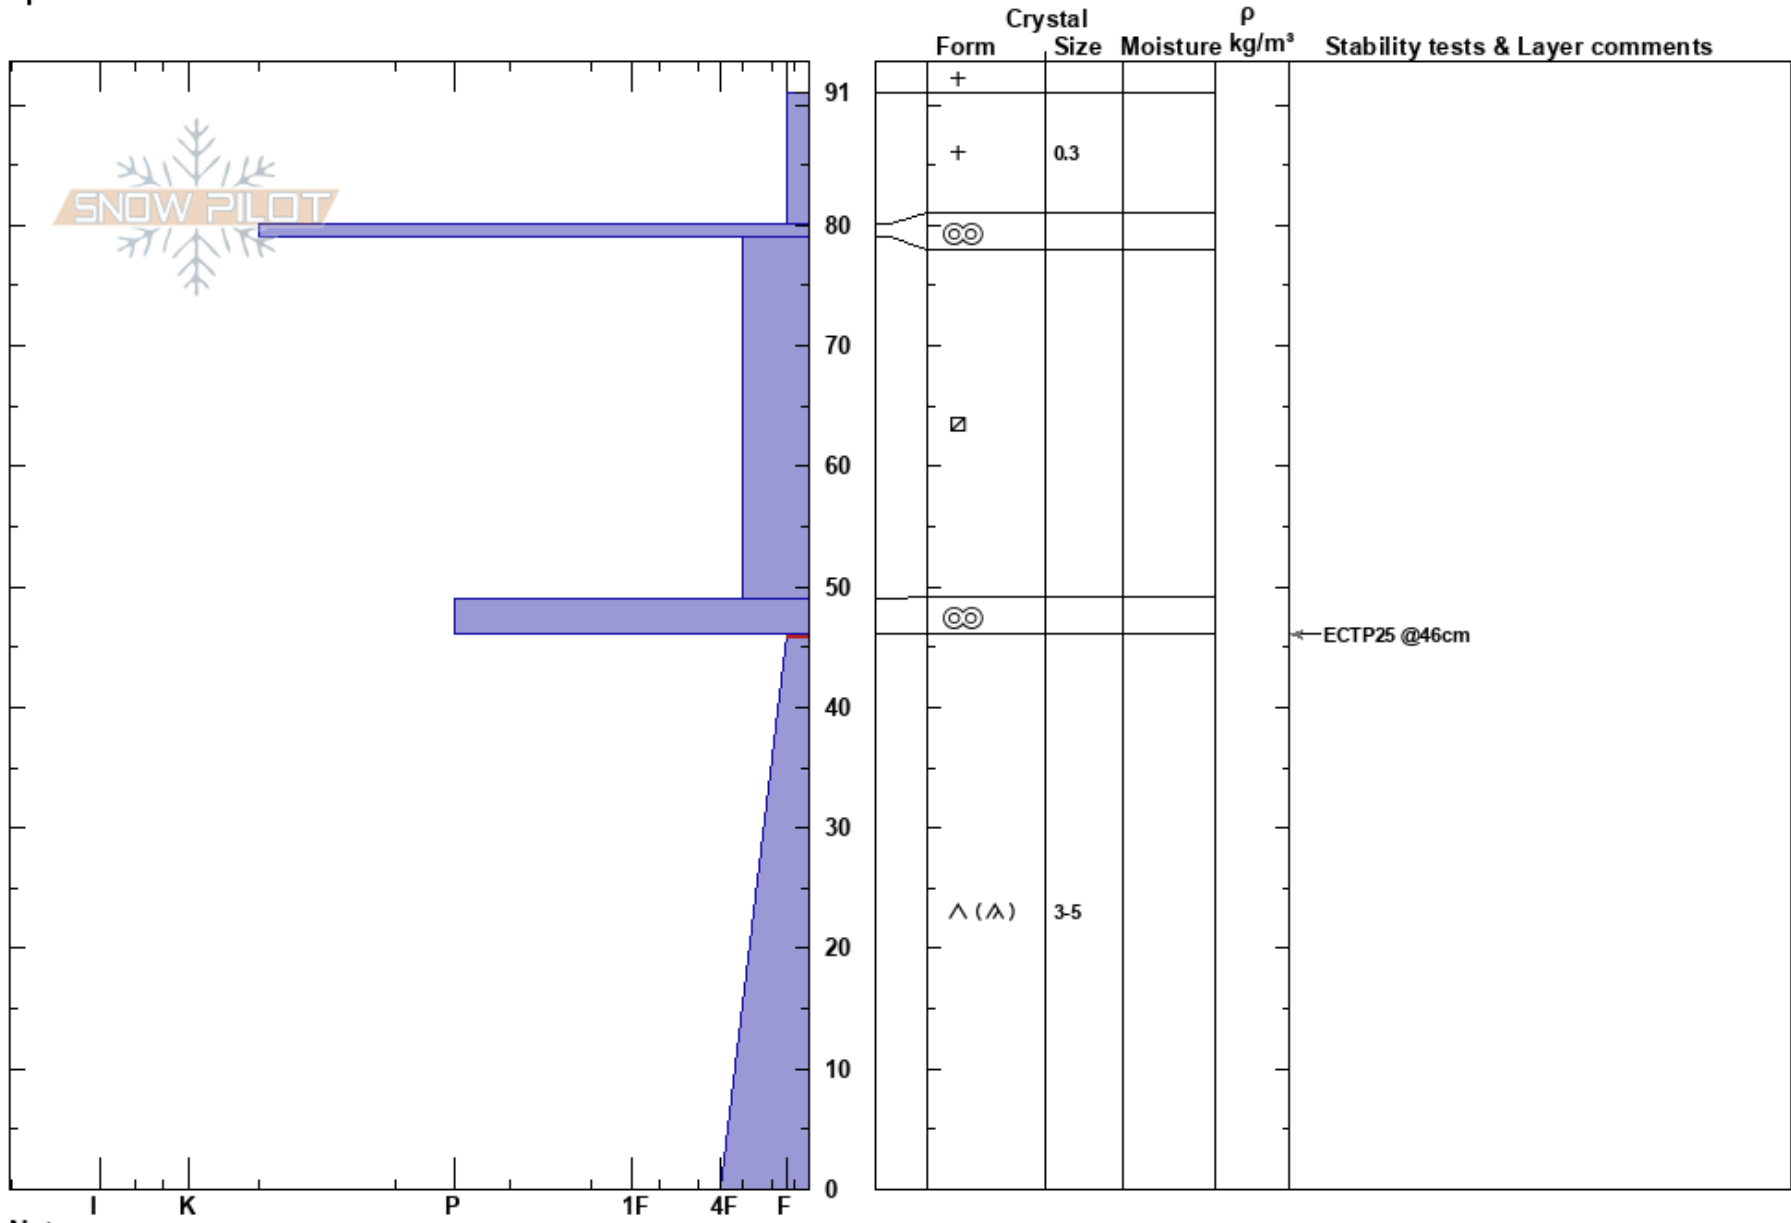

Bald Mtn NW NTL  
 Breckenridge  
 CO  
 Elevation: 1800 ft  
 Aspect: NW  
 Specifics:

Austin DiVesta  
 02/13/2025 - 12:45pm  
 Co-ord: 39.47014N, -105.98345W  
 Slope Angle: 15°  
 Wind Loading: no

Stability:  
 Air Temperature:  
 Sky Cover: BKN  
 Precipitation: S-1  
 Wind: W Light Breeze

HS:91  
 PF:91  
 PS:30  
 Layer Notes:  
 46-0cm: Problematic layer

Notes: