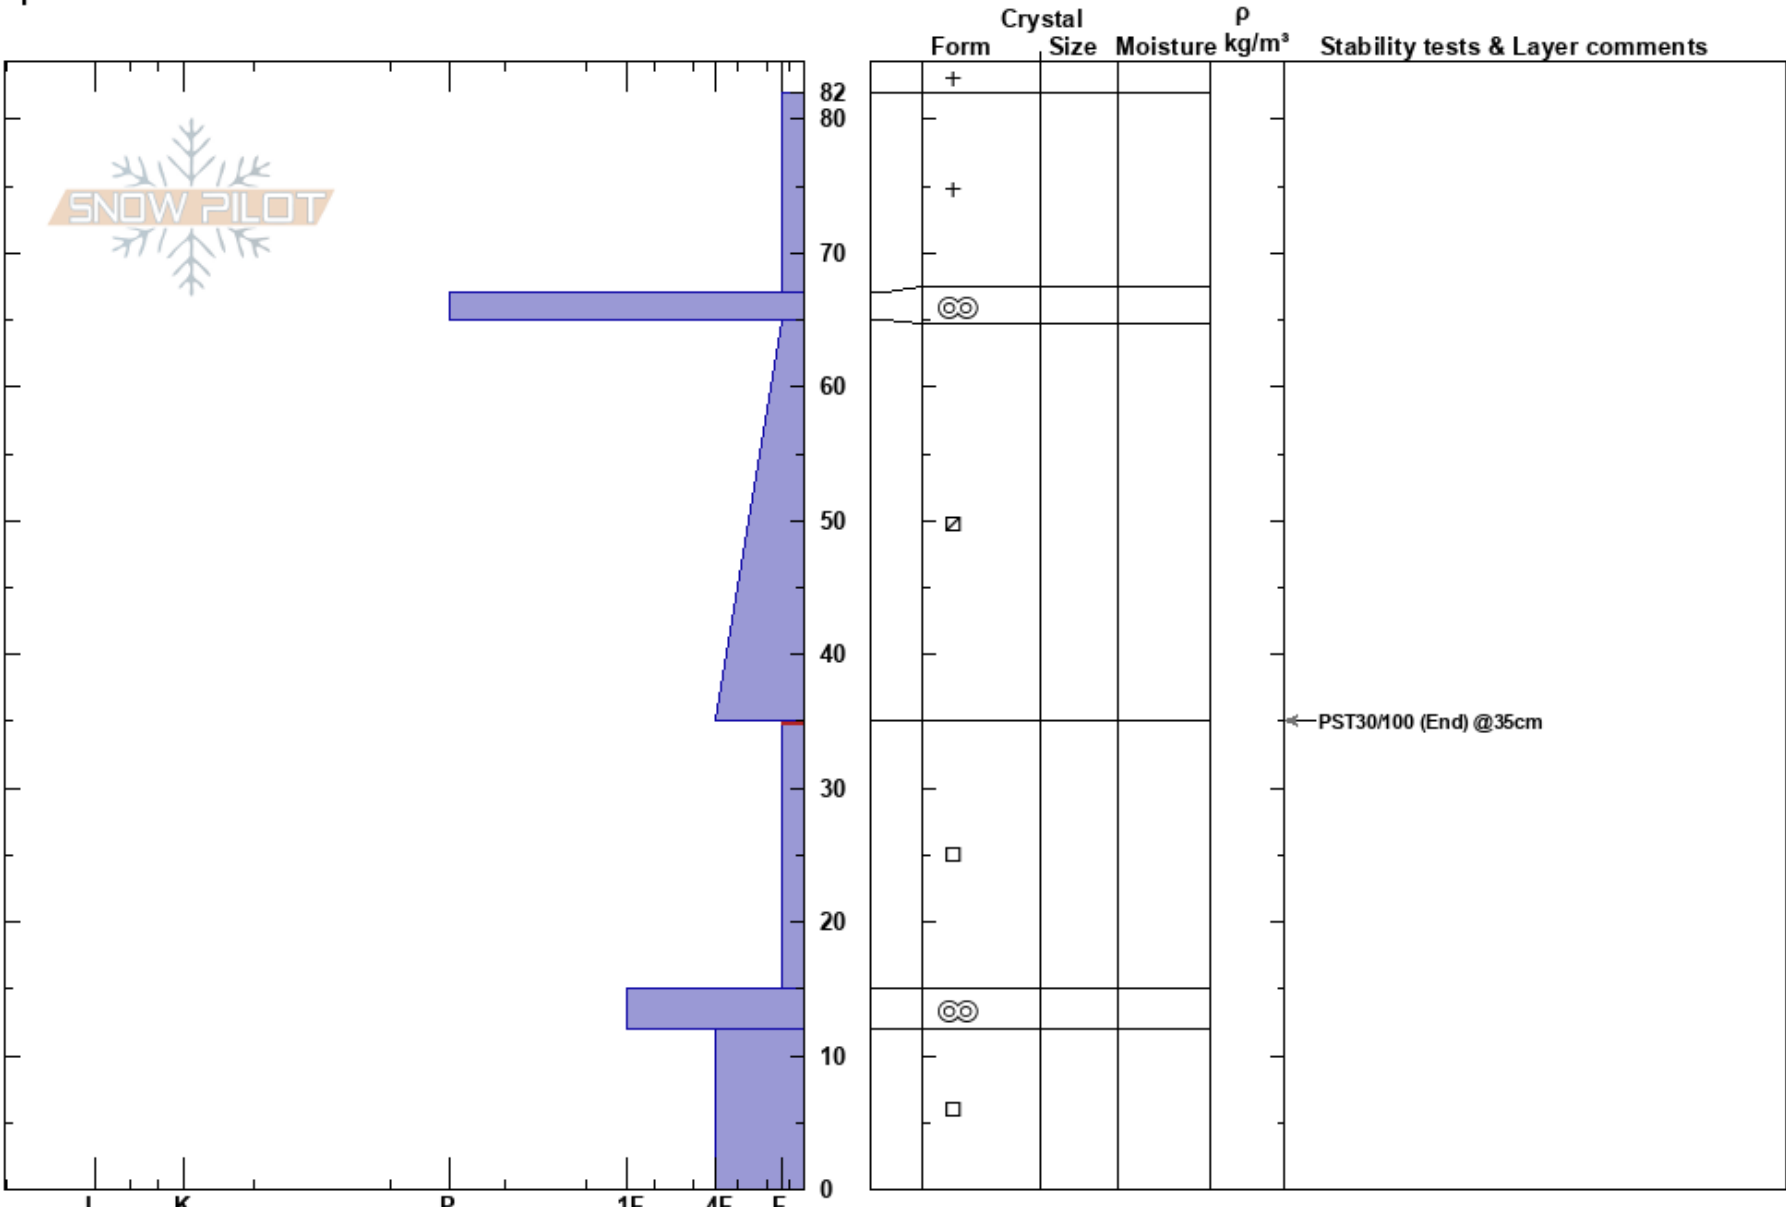

Bald Mtn SE NTL
 Breckenridge
 CO
 Elevation: 12000 ft
 Aspect: SE
 Specifics:

Austin DiVesta
 02/13/2025 - 1:30pm
 Co-ord: 39.46922N, -105.97477W
 Slope Angle: 15°
 Wind Loading: no

Stability:
 Air Temperature:
 Sky Cover: BKN
 Precipitation: NO
 Wind: W Light Breeze

HS:82
 PF:82 35-15cm:Problematic layer

Notes: