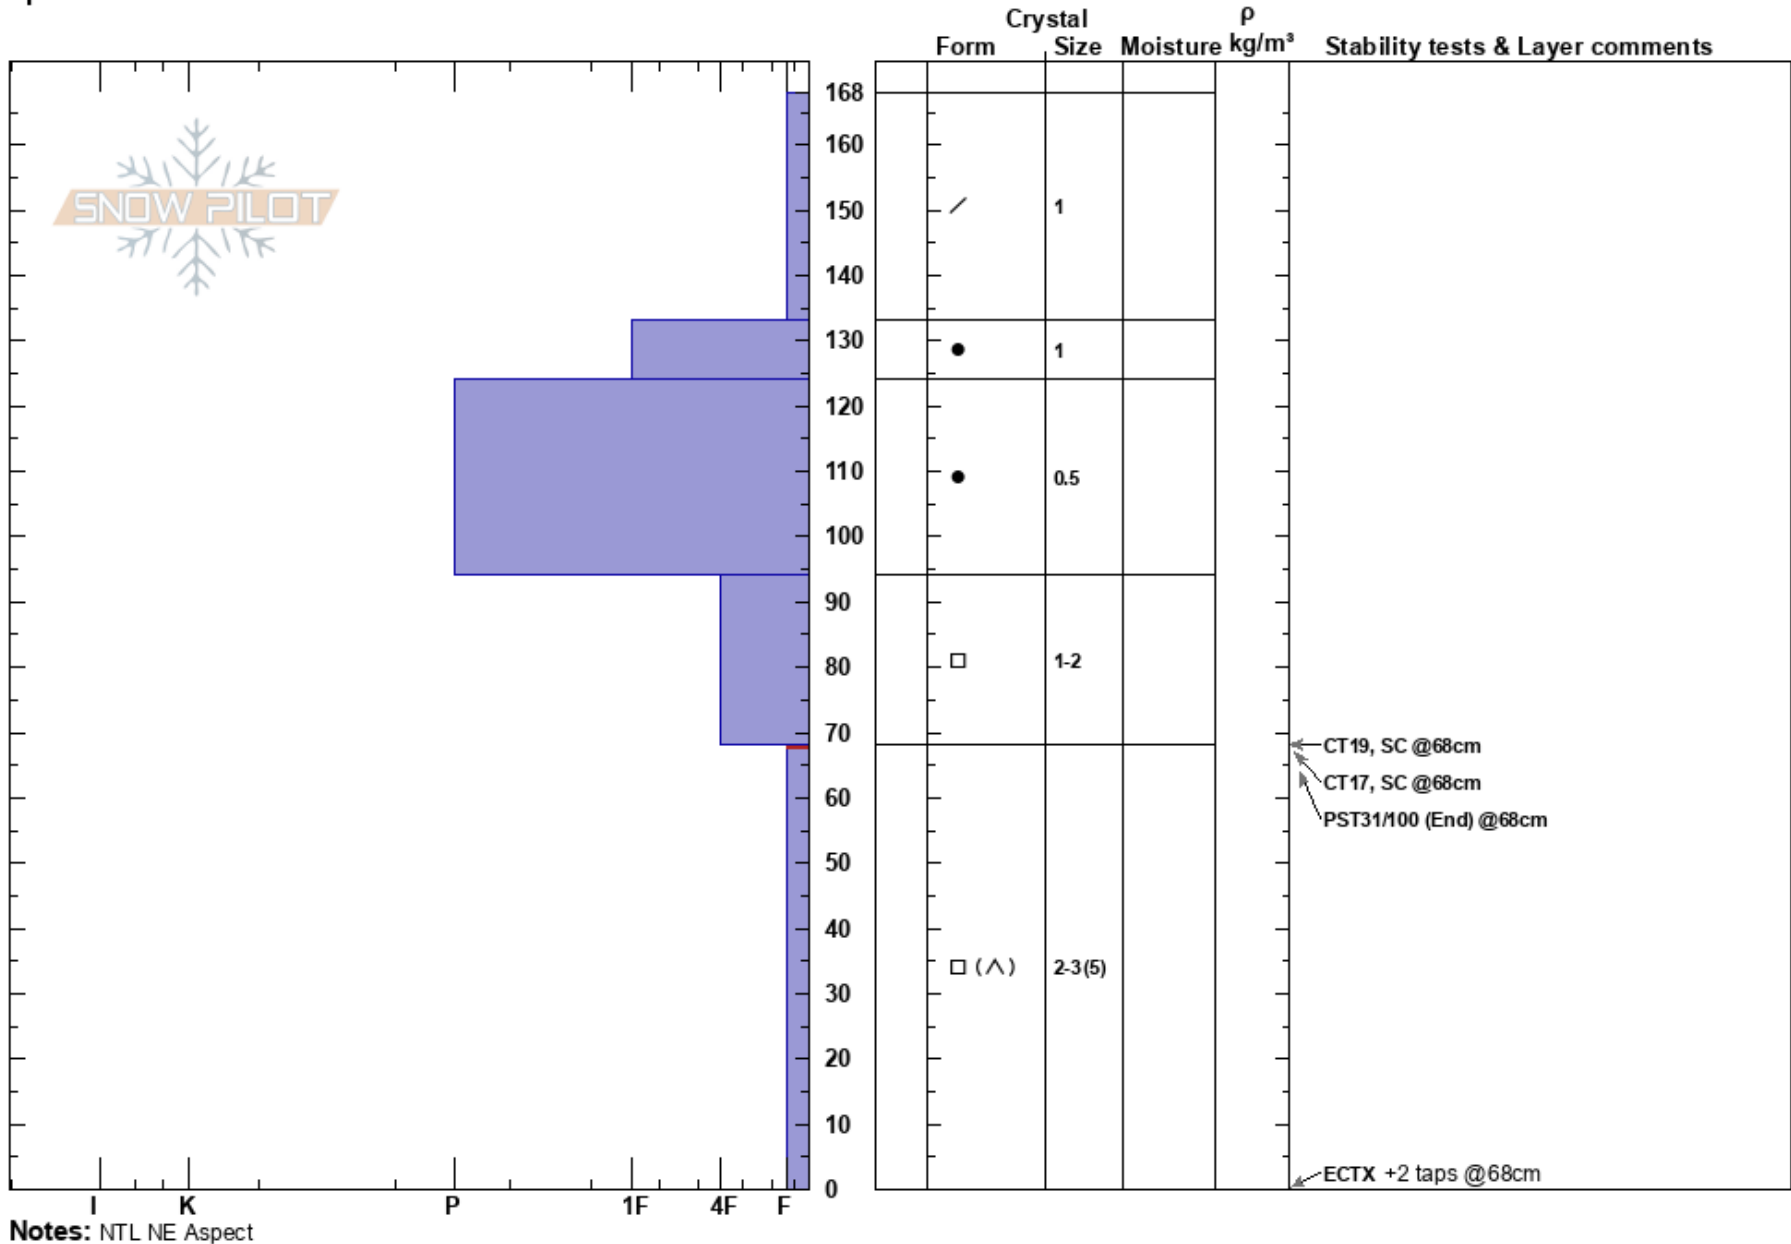

Second Bowl
 Sawatch
 CO
 Elevation: 3650 m
 Aspect: 45°
 Specifics:

Michael Abel
 02/12/2025 - 12:57pm
 Co-ord: 13S 378641W 4293696N
 Slope Angle: 10°
 Wind Loading: previous

Stability: **HS:168**
 Air Temperature: -17°C **PF:20** 68-0cm: Problematic layer
 Sky Cover: BKN **PS: 5**
 Precipitation: NO
 Wind: W Moderate

Notes: NTL NE Aspect