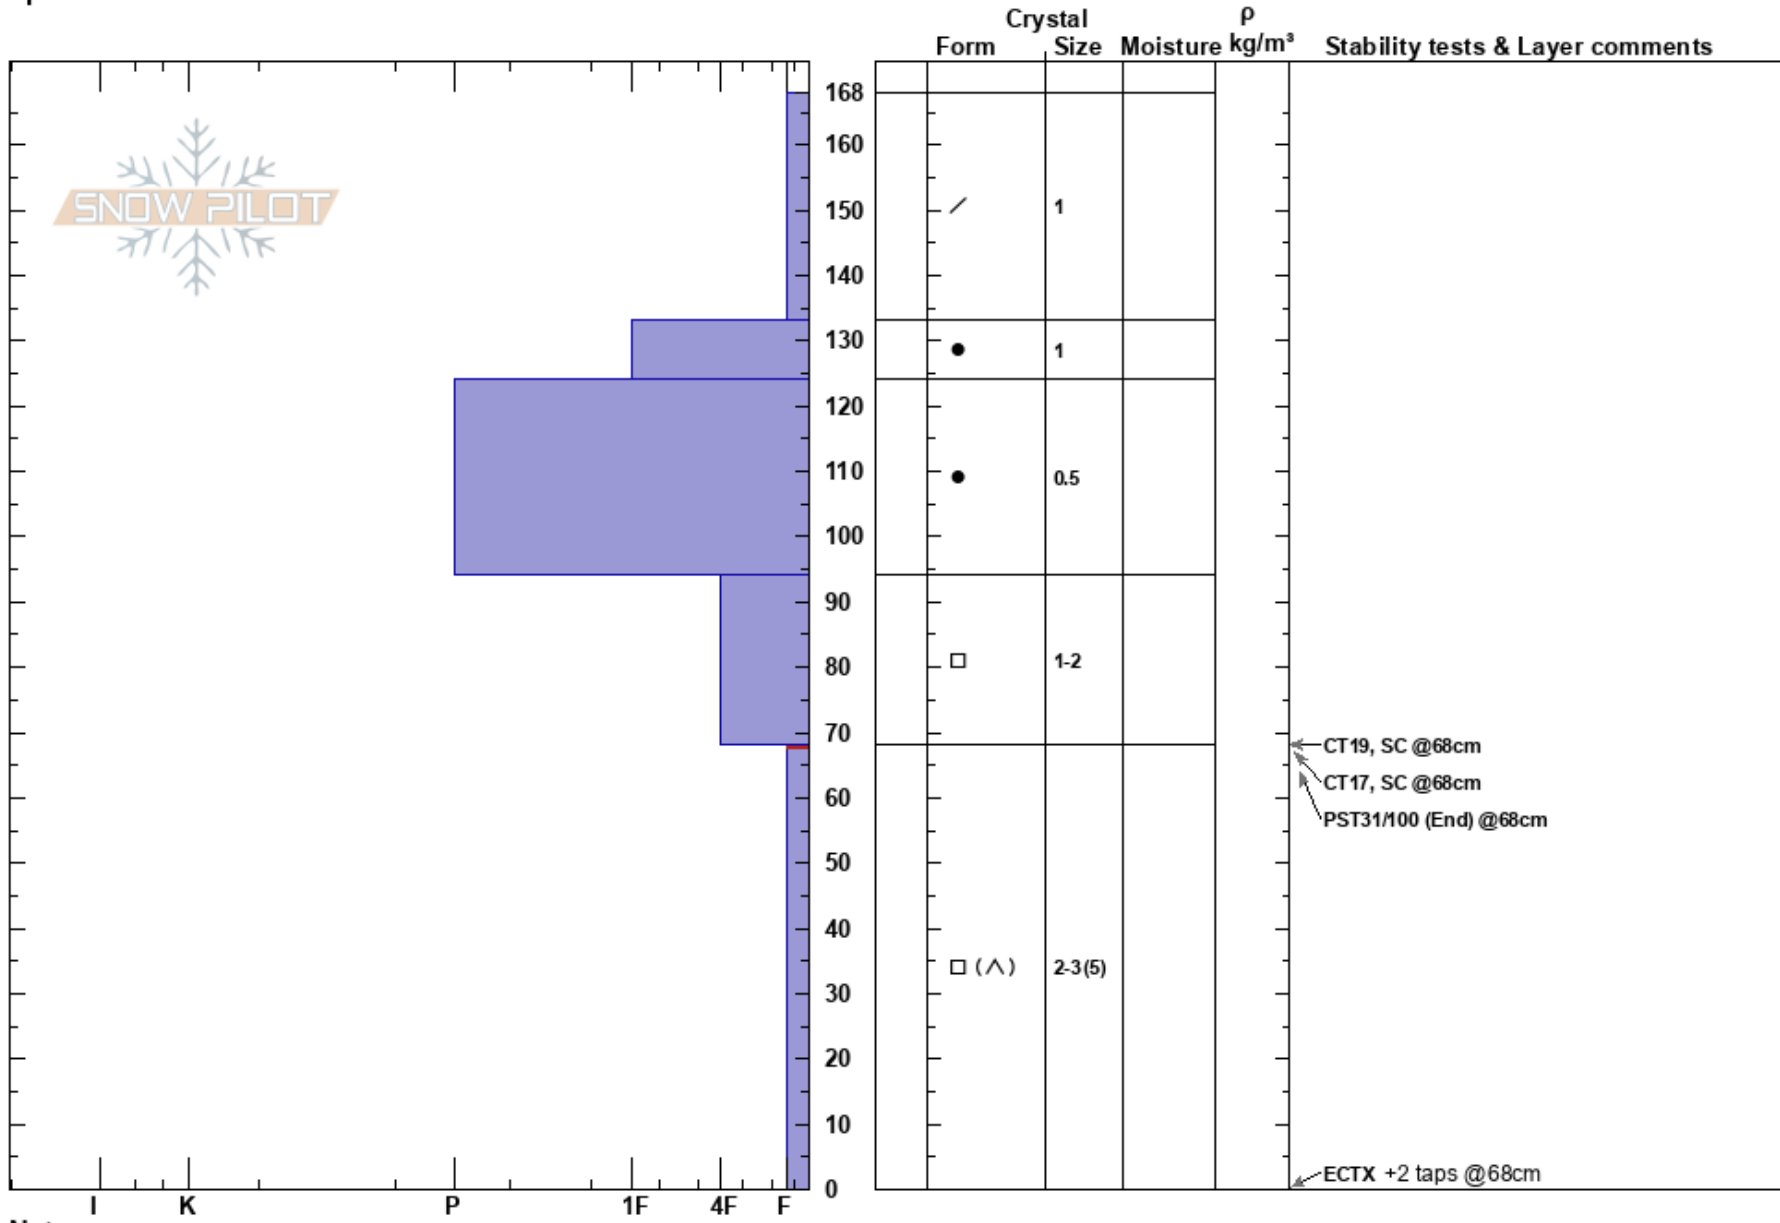

Second Bowl
 Sawatch
 CO
 Elevation: 3650 m
 Aspect: 45°
 Specifics:

Michael Abel
 02/12/2025 - 12:57pm
 Co-ord: 13S 378641W 4293696N
 Slope Angle: 10°
 Wind Loading: previous

Stability: HS:168
 Air Temperature: -17°C PF:20 68-0cm: Problematic layer
 Sky Cover: BKN PS: 5
 Precipitation: NO
 Wind: W Moderate

Notes: NTL NE Aspect