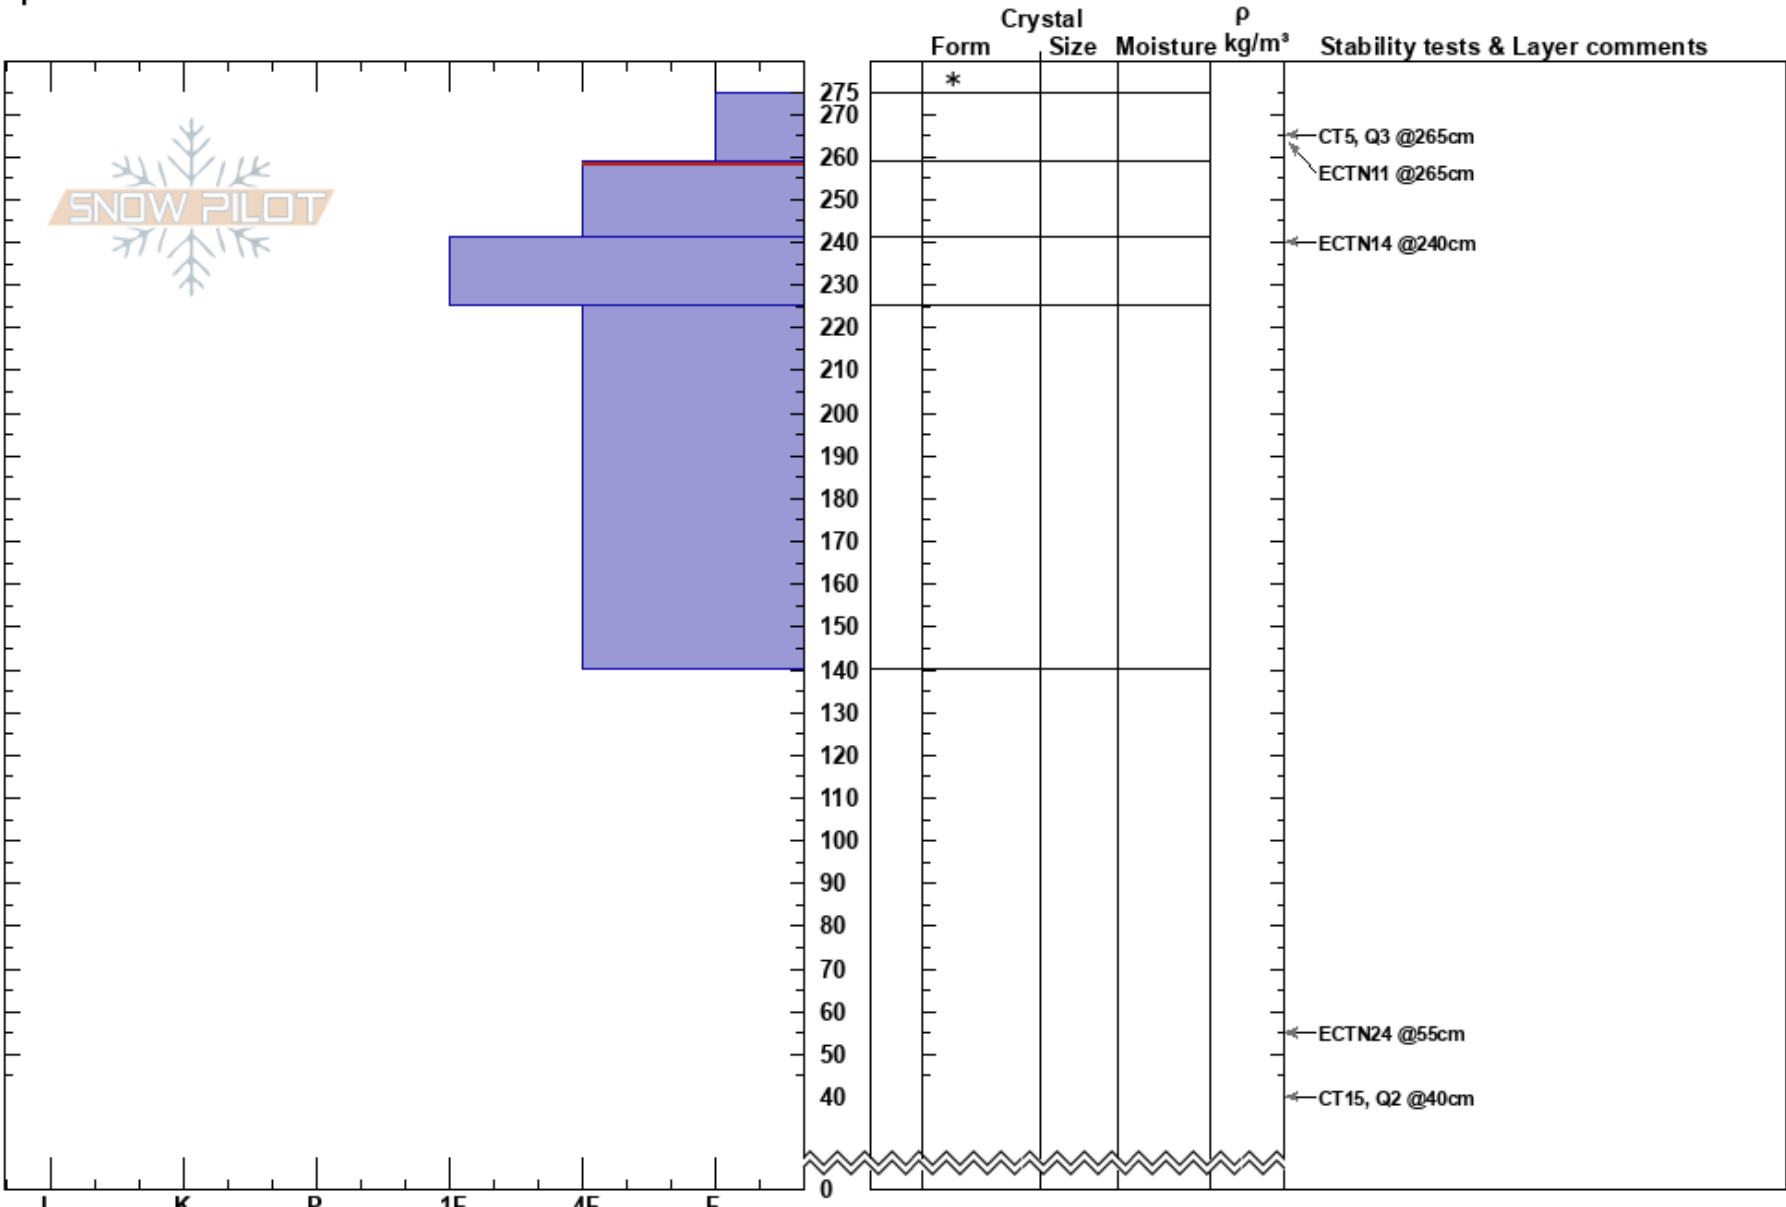

NE Ridge Glory
 Teton Range
 WY
 Elevation: 9750 ft
 Aspect: N
 Specifics:

Don Lawless
 02/12/2025 - 1:00pm
 Co-ord: 43.50710N, -110.94756W
 Slope Angle: 27°
 Wind Loading: previous

Stability:
 Air Temperature:
 Sky Cover: BKN
 Precipitation: S-1
 Wind: NW Light Breeze

HS:275
 Layer Notes:
 259-241cm:Problematic layer

Notes: