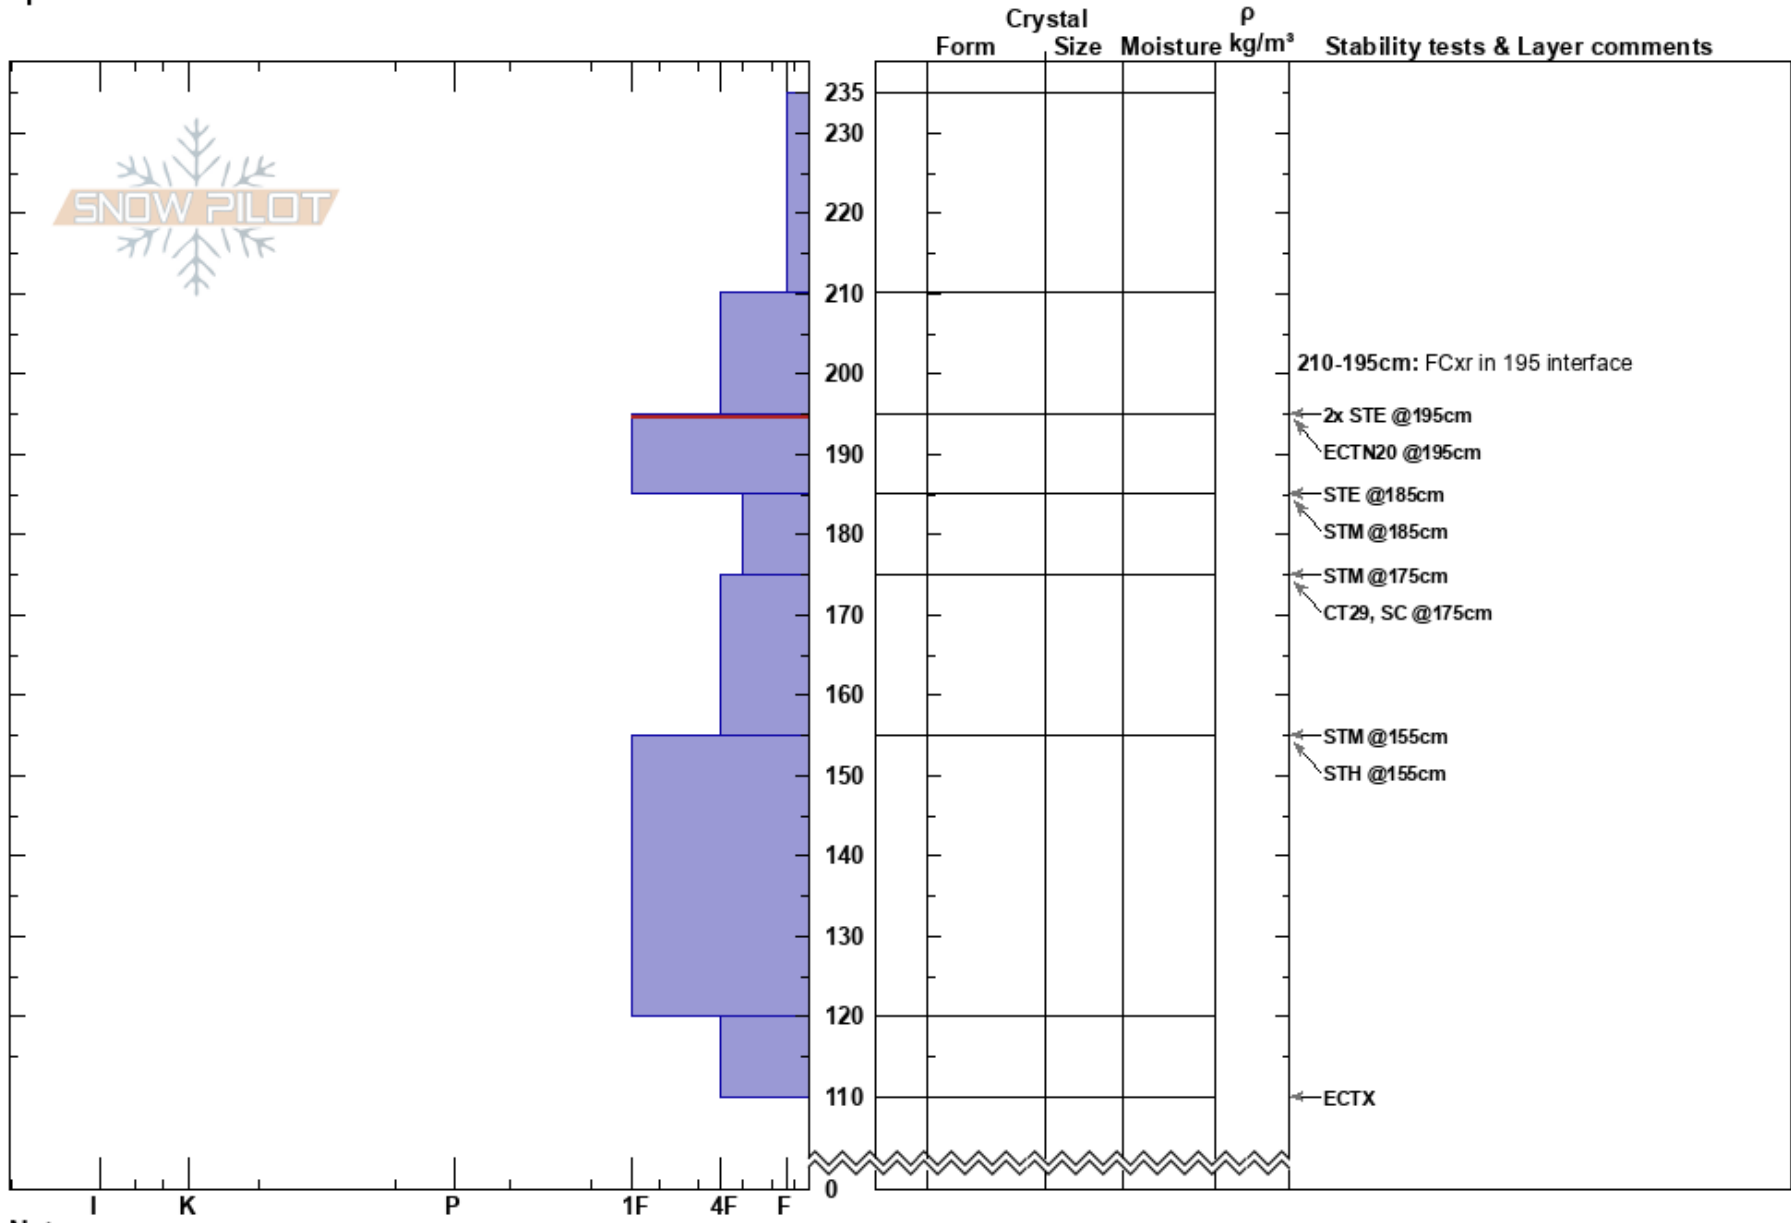

Above Chicken Scratch
 Teton Range
 WY
Elevation: 9750 ft
Aspect: N
Specifics:

Owen Miller
 02/12/2025 - 1:30pm
Co-ord: 12T 504256E 4817194N
Slope Angle: 27°
Wind Loading:

Stability:
Air Temperature:
Sky Cover: OVC
Precipitation: NO
Wind: SW Light Breeze

HS:235
Layer Notes:
 210-195cm: FCxr in 195 interface
 195-185cm: Problematic layer

Notes: