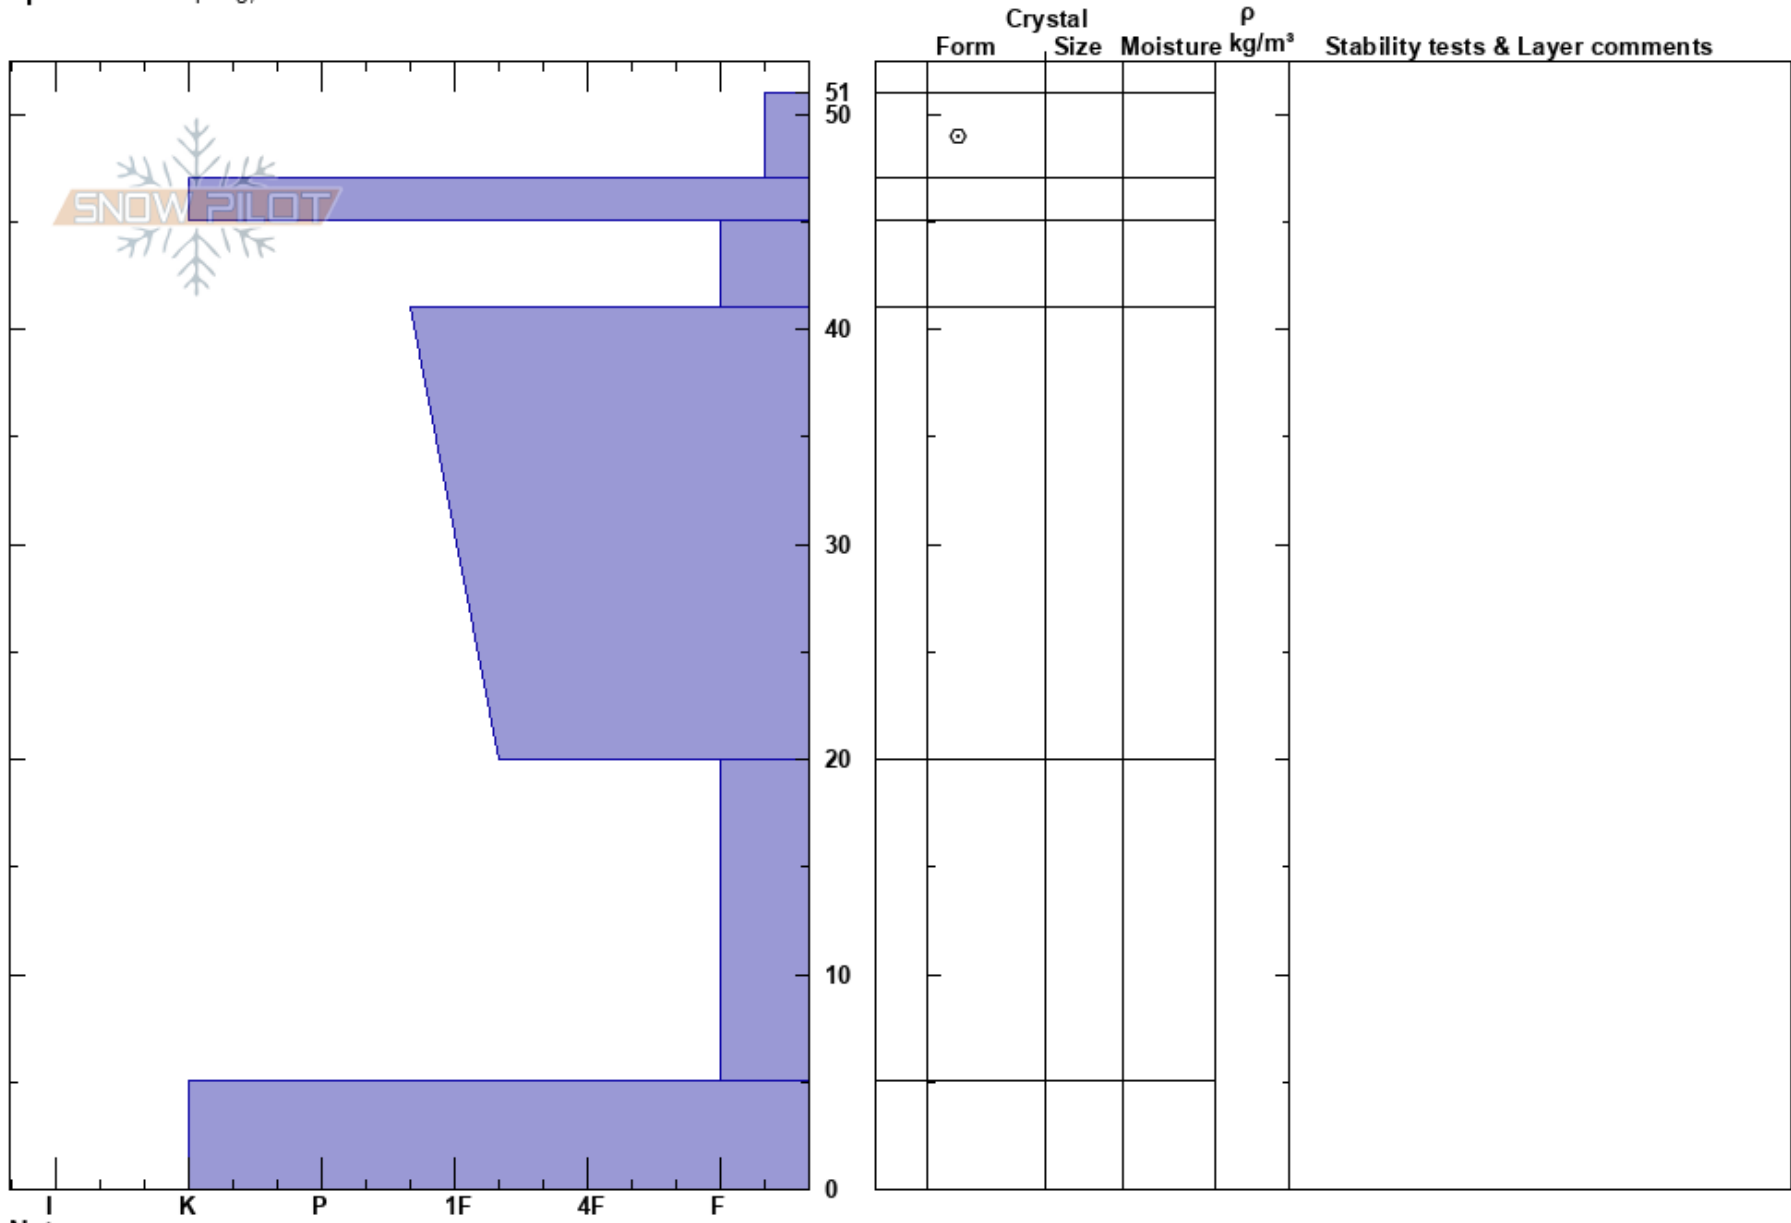

Laurel Highway  
 La Sal Mountains  
 UT  
 Elevation: 10700 ft  
 Aspect: SW  
 Specifics: Collapsing, localized

Ryan Huels  
 02/12/2025 - 10:45am  
 Co-ord: 38.46717N, -109.25710W  
 Slope Angle: 17°  
 Wind Loading: previous

Stability: Good  
 Air Temperature: 10°F  
 Sky Cover: CLR  
 Precipitation: NO  
 Wind: SW Light Breeze

HS:51  
 PF:7  
 PS:4  
 Layer Notes:  
 51-47cm: Problematic layer

Notes: