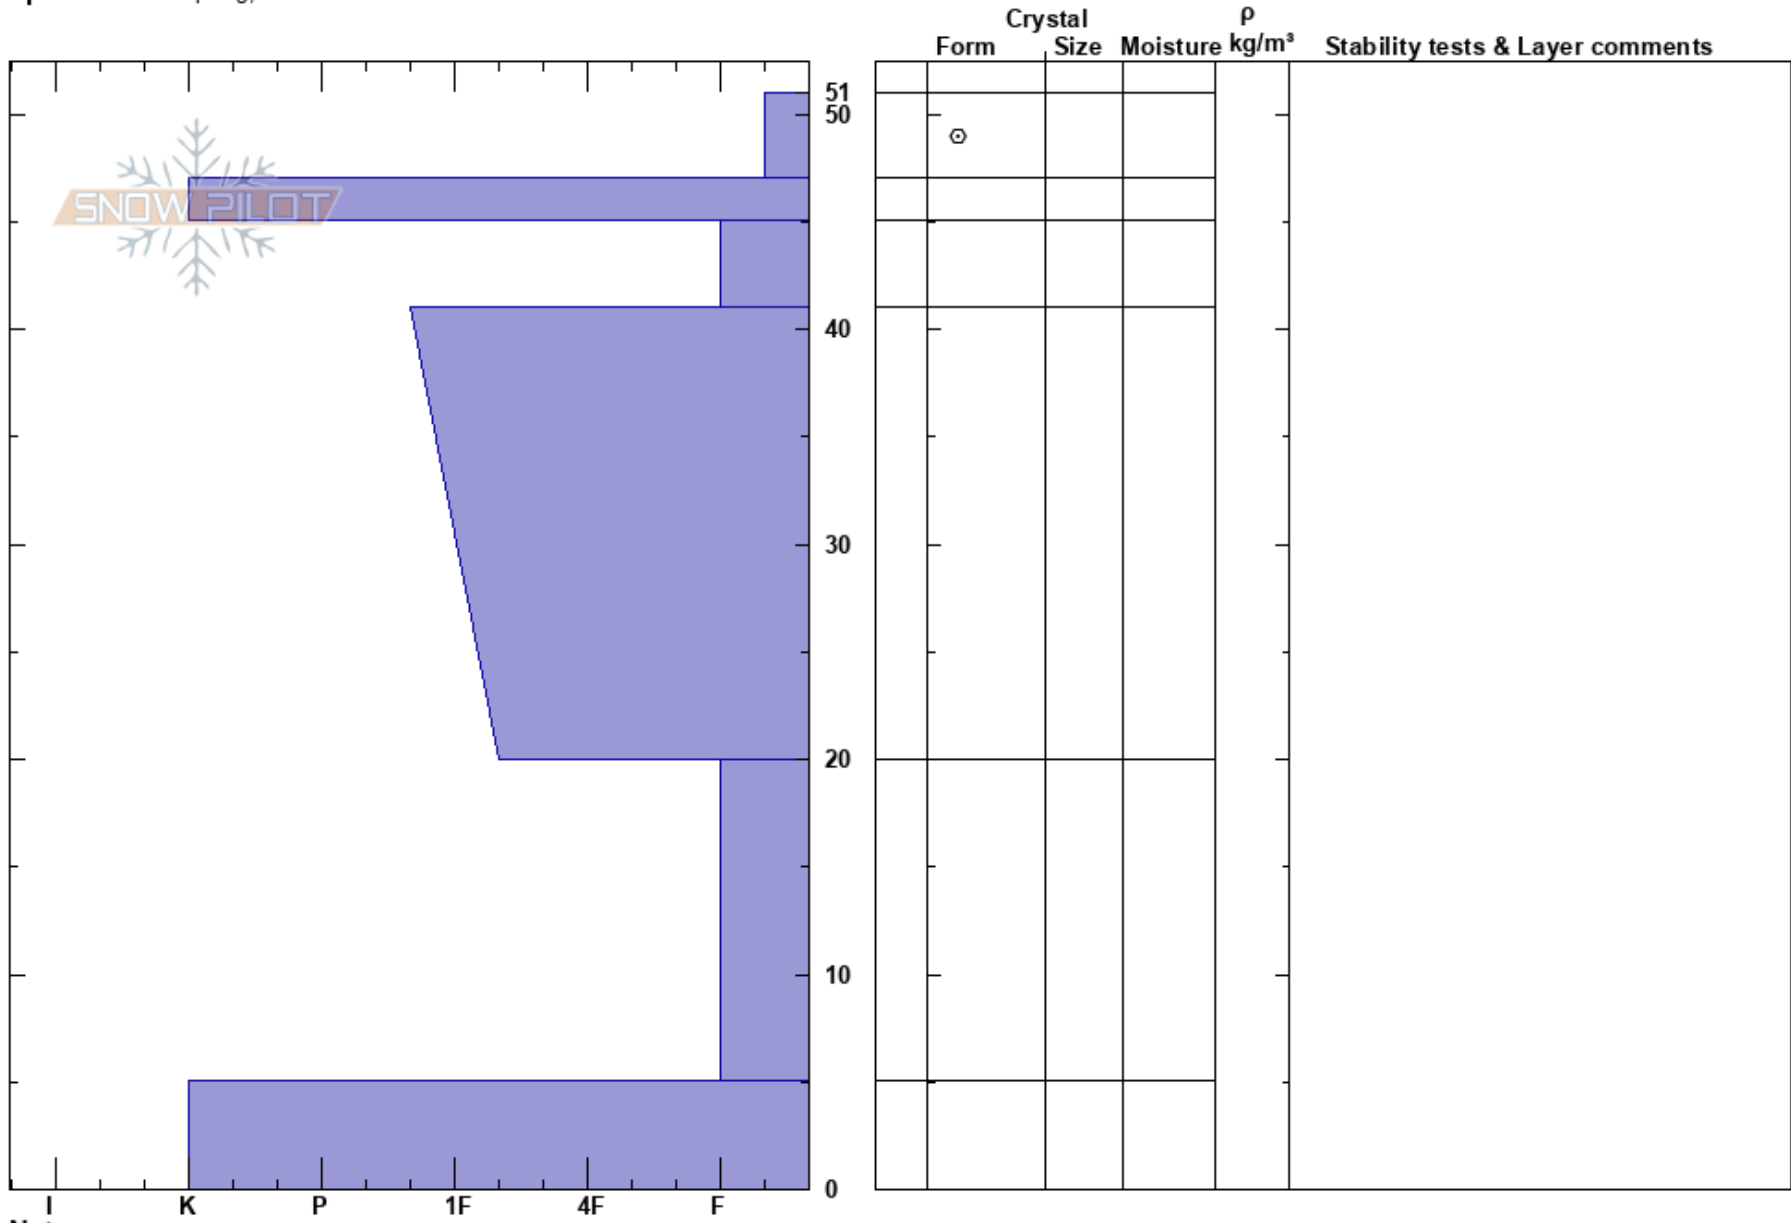

Laurel Highway
 La Sal Mountains
 UT
 Elevation: 10700 ft
 Aspect: SW
 Specifics: Collapsing, localized

Ryan Huels
 02/12/2025 - 10:45am
 Co-ord: 38.46717N, -109.25710W
 Slope Angle: 17°
 Wind Loading: previous

Stability: Good
 Air Temperature: 10°F
 Sky Cover: CLR
 Precipitation: NO
 Wind: SW Light Breeze

HS:51
 PF:7
 PS:4
 Layer Notes:
 51-47cm: Problematic layer

Notes: