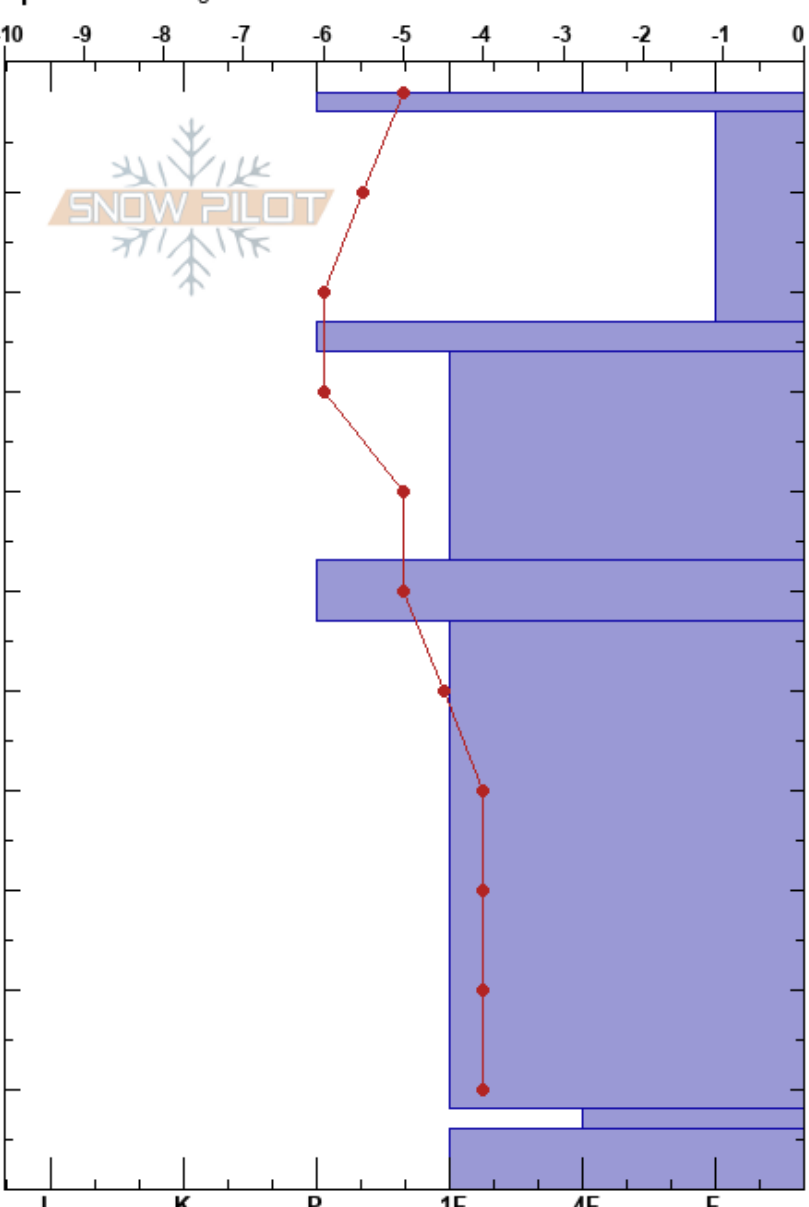

VIPs/Second Gate Post
 Northern Sierra
 CA
 Elevation: 8266 ft
 Aspect: E
 Specifics: Pit dug in a Ski Area

Alex White
 02/12/2025 - 11:00am
 Co-ord: 39.20160N, -120.28322W
 Slope Angle: 35°
 Wind Loading: no

Stability:
 Air Temperature: 0°C
 Sky Cover: SCT
 Precipitation: NO
 Wind: SE Light Breeze

HS:110 Layer Notes:

Form	Crystal Size	Moisture	ρ kg/m ³	Stability tests & Layer comments
-				
∩ (/)	0.5-1			
■				
⊖	0.5-2			
■				
●	0.1-0.5			
●	0.1-0.5			← CT17, Q2 @100cm
●	0.1-0.5			← ECTX