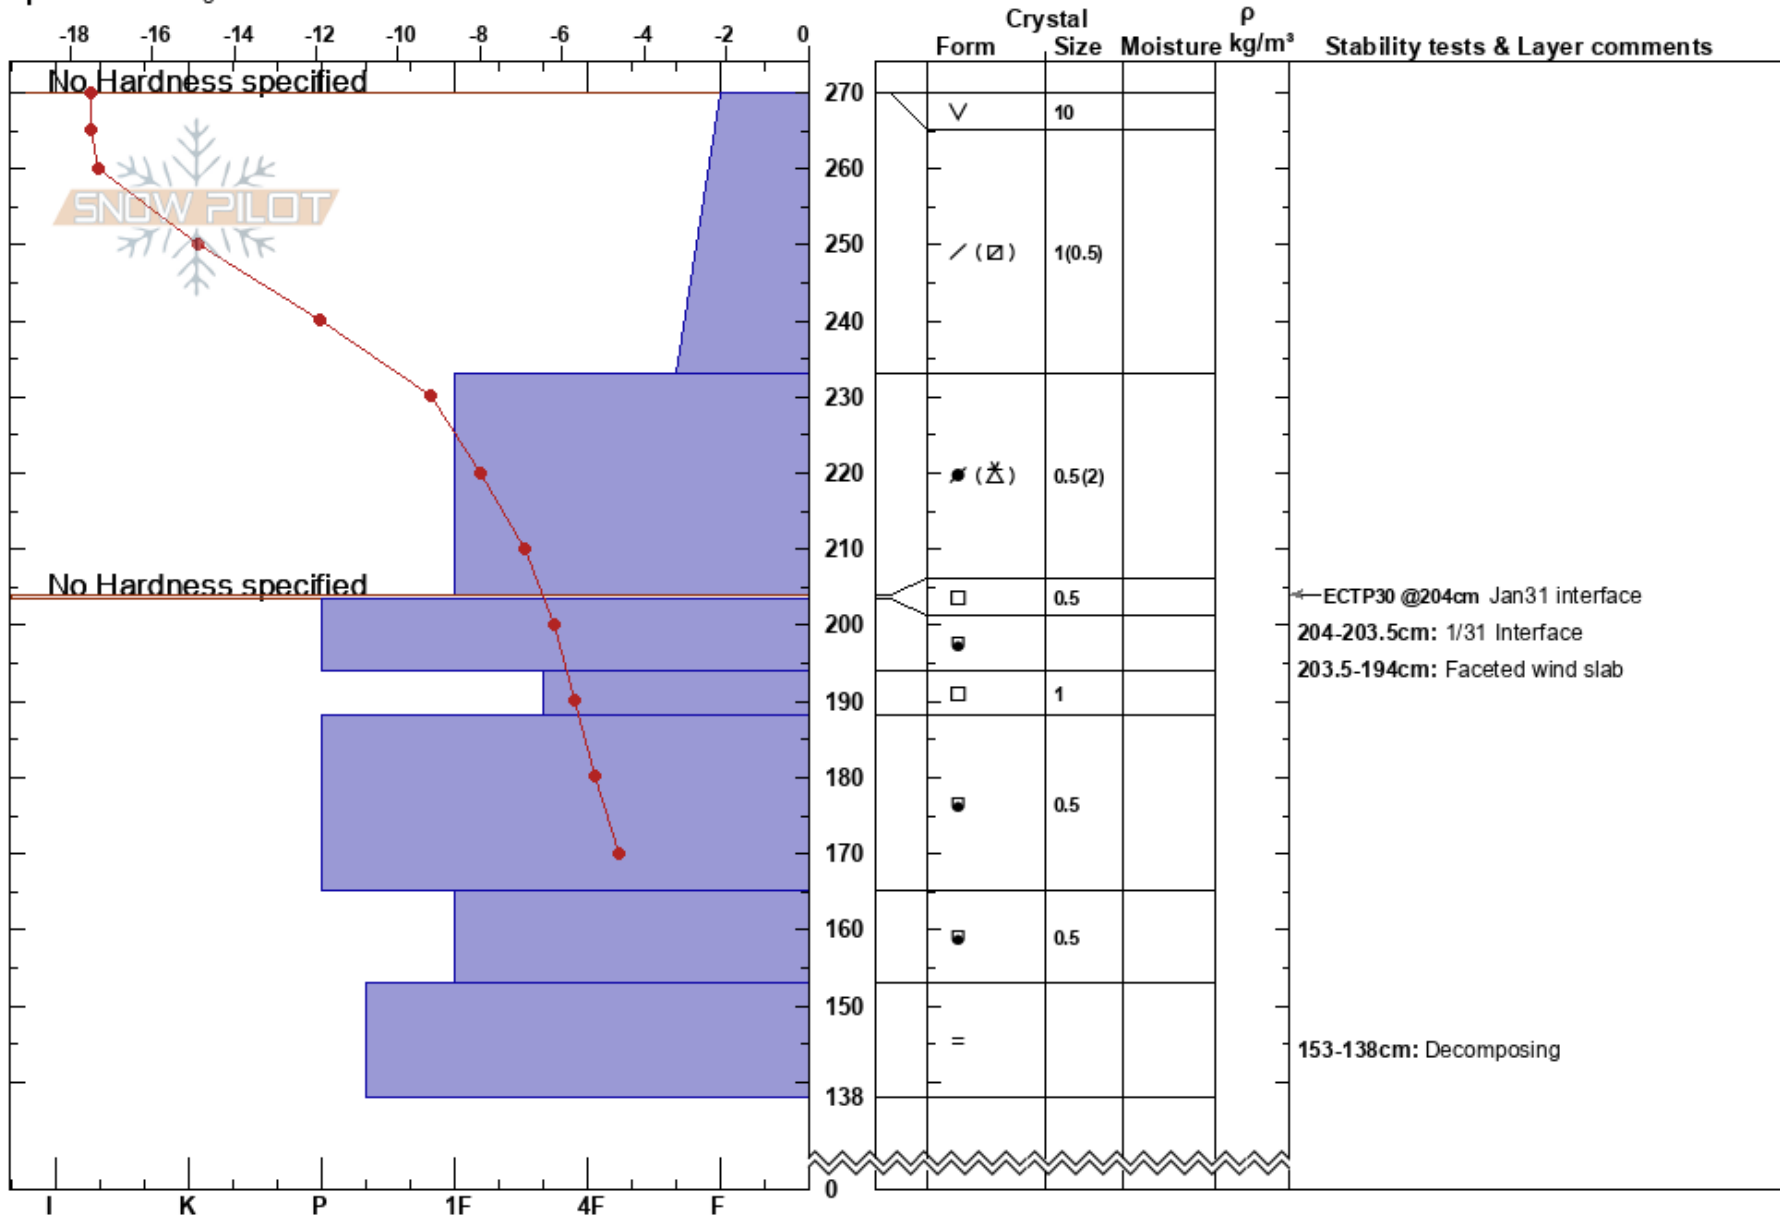

K6 Kellogg Peak
 Silver Valley Area
 ID
 Elevation: 6200 ft
 Aspect: NW

Drew Mahan
 02/12/2025 - 12:30pm
 Co-ord:
 Slope Angle: 37°
 Wind Loading: previous

Stability:
 Air Temperature: -8°C
 Sky Cover: SCT
 Precipitation: NO
 Wind: W Light Breeze

HS:270
 PF:50
 PS:20
 204-203.5cm: 1/31 Interface
 204-203.5cm: Problematic layer
 203.5-194cm: Faceted wind slab
 153-138cm: Decomposing

Specifics: Pit dug in a Ski Area

Notes: