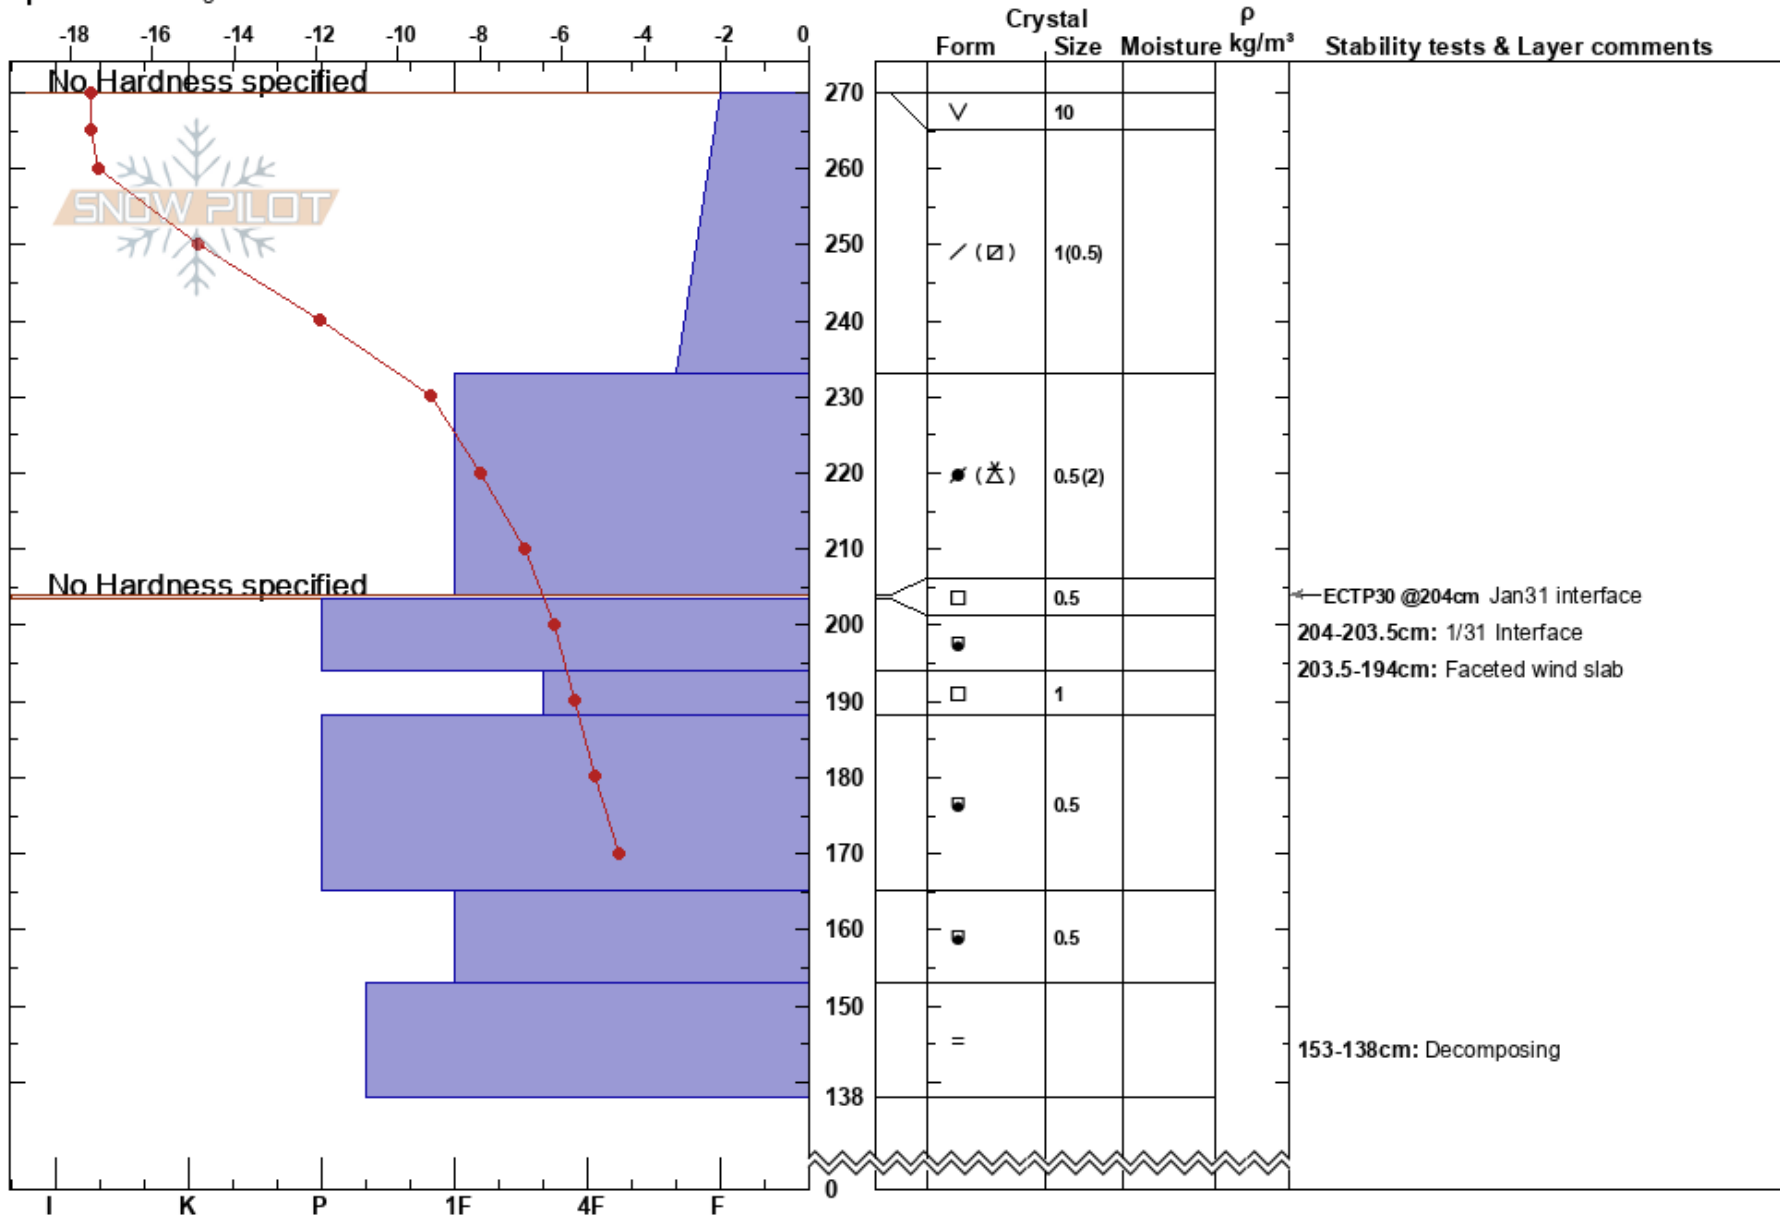

K6 Kellogg Peak  
 Silver Valley Area  
 ID  
 Elevation: 6200 ft  
 Aspect: NW

Drew Mahan  
 02/12/2025 - 12:30pm  
 Co-ord:  
 Slope Angle: 37°  
 Wind Loading: previous

Stability:  
 Air Temperature: -8°C  
 Sky Cover: SCT  
 Precipitation: NO  
 Wind: W Light Breeze

HS:270  
 PF:50  
 PS:20  
 204-203.5cm: 1/31 Interface  
 204-203.5cm: Problematic layer  
 203.5-194cm: Faceted wind slab  
 153-138cm: Decomposing

Specifics: Pit dug in a Ski Area

Notes: