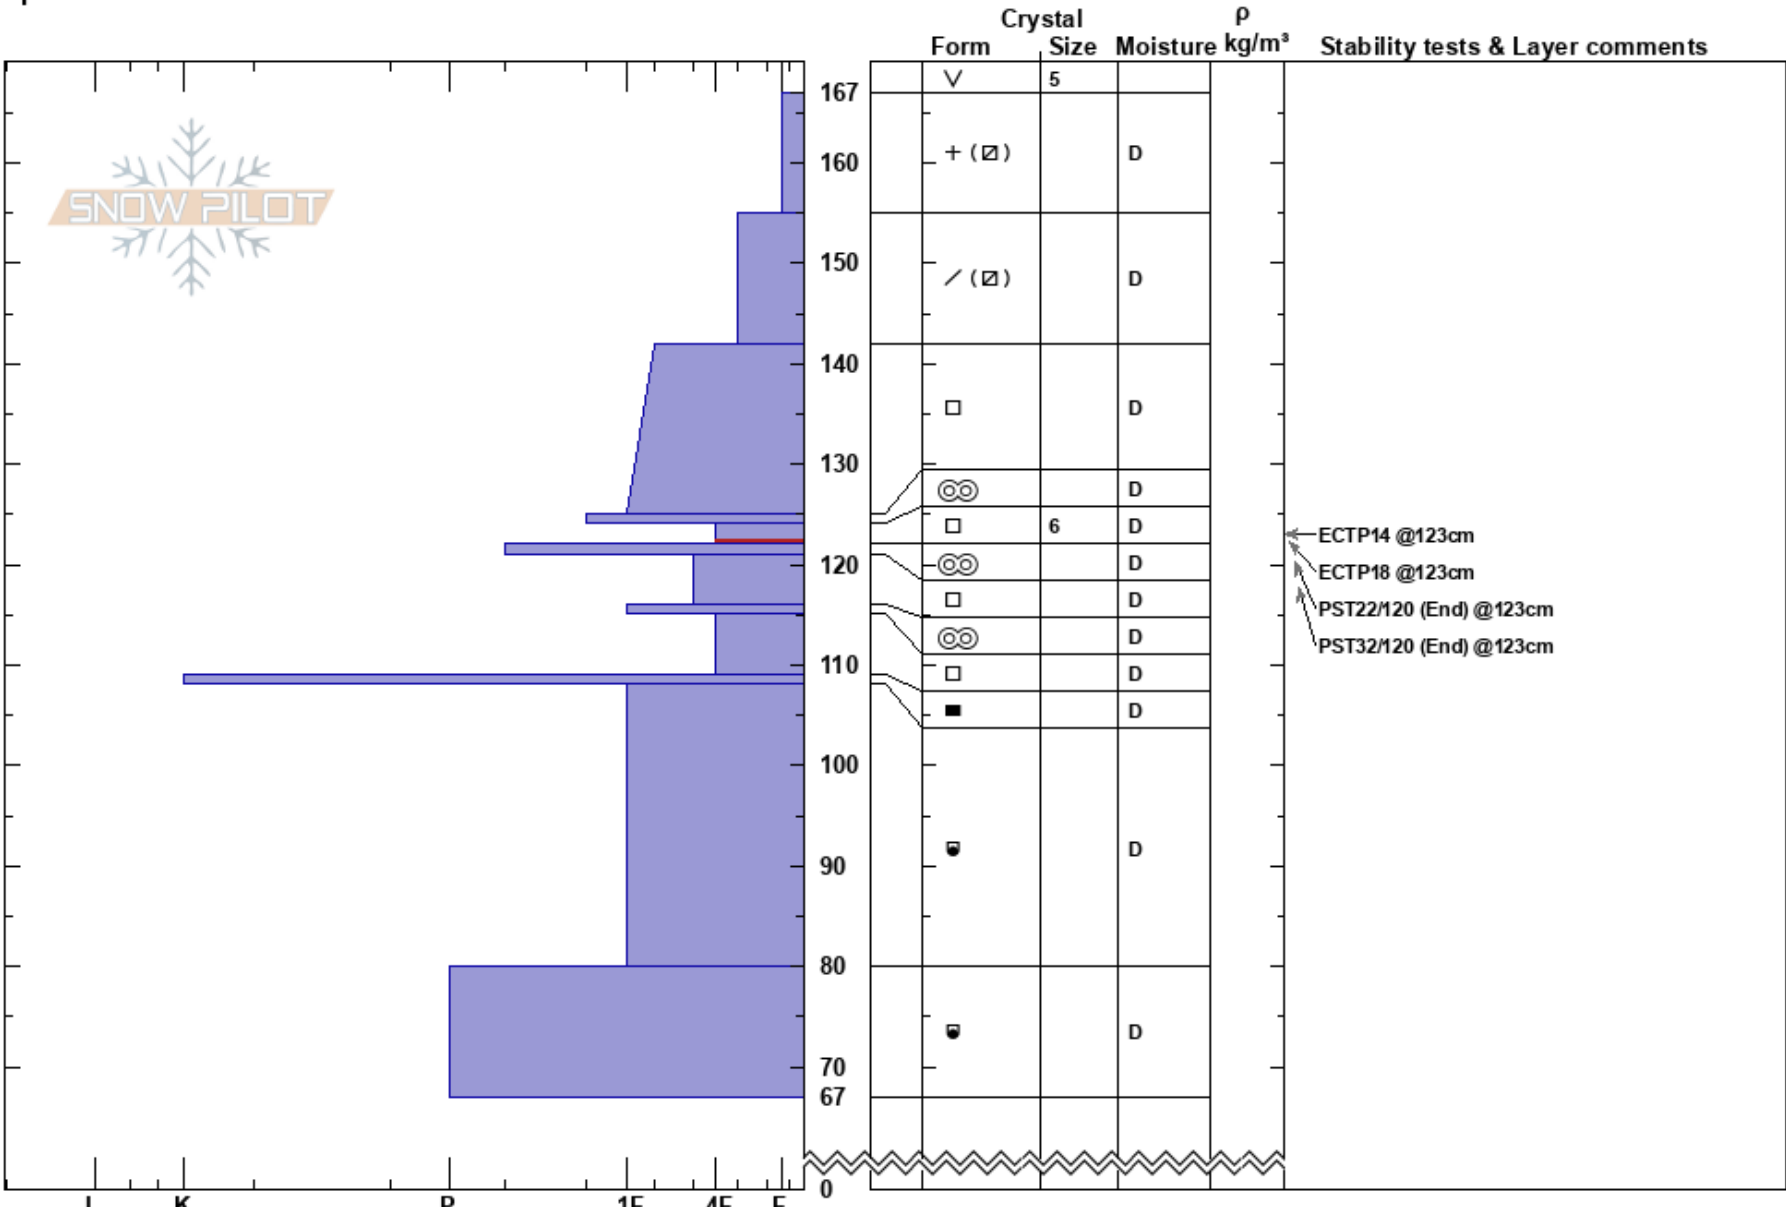

Mount Brown LO 7400'E
 Lewis Range
 MT
 Elevation: 7419 ft
 Aspect: E
 Specifics:

Jackson George
 02/11/2025 - 2:20pm
 Co-ord: 48.62736N, -113.83324W
 Slope Angle: 20°
 Wind Loading: previous

Stability: Poor
 Air Temperature: -19°C
 Sky Cover: CLR
 Precipitation: NO
 Wind: W Calm

HS:167
 Layer Notes:
 124-122cm:Problematic layer

Notes: