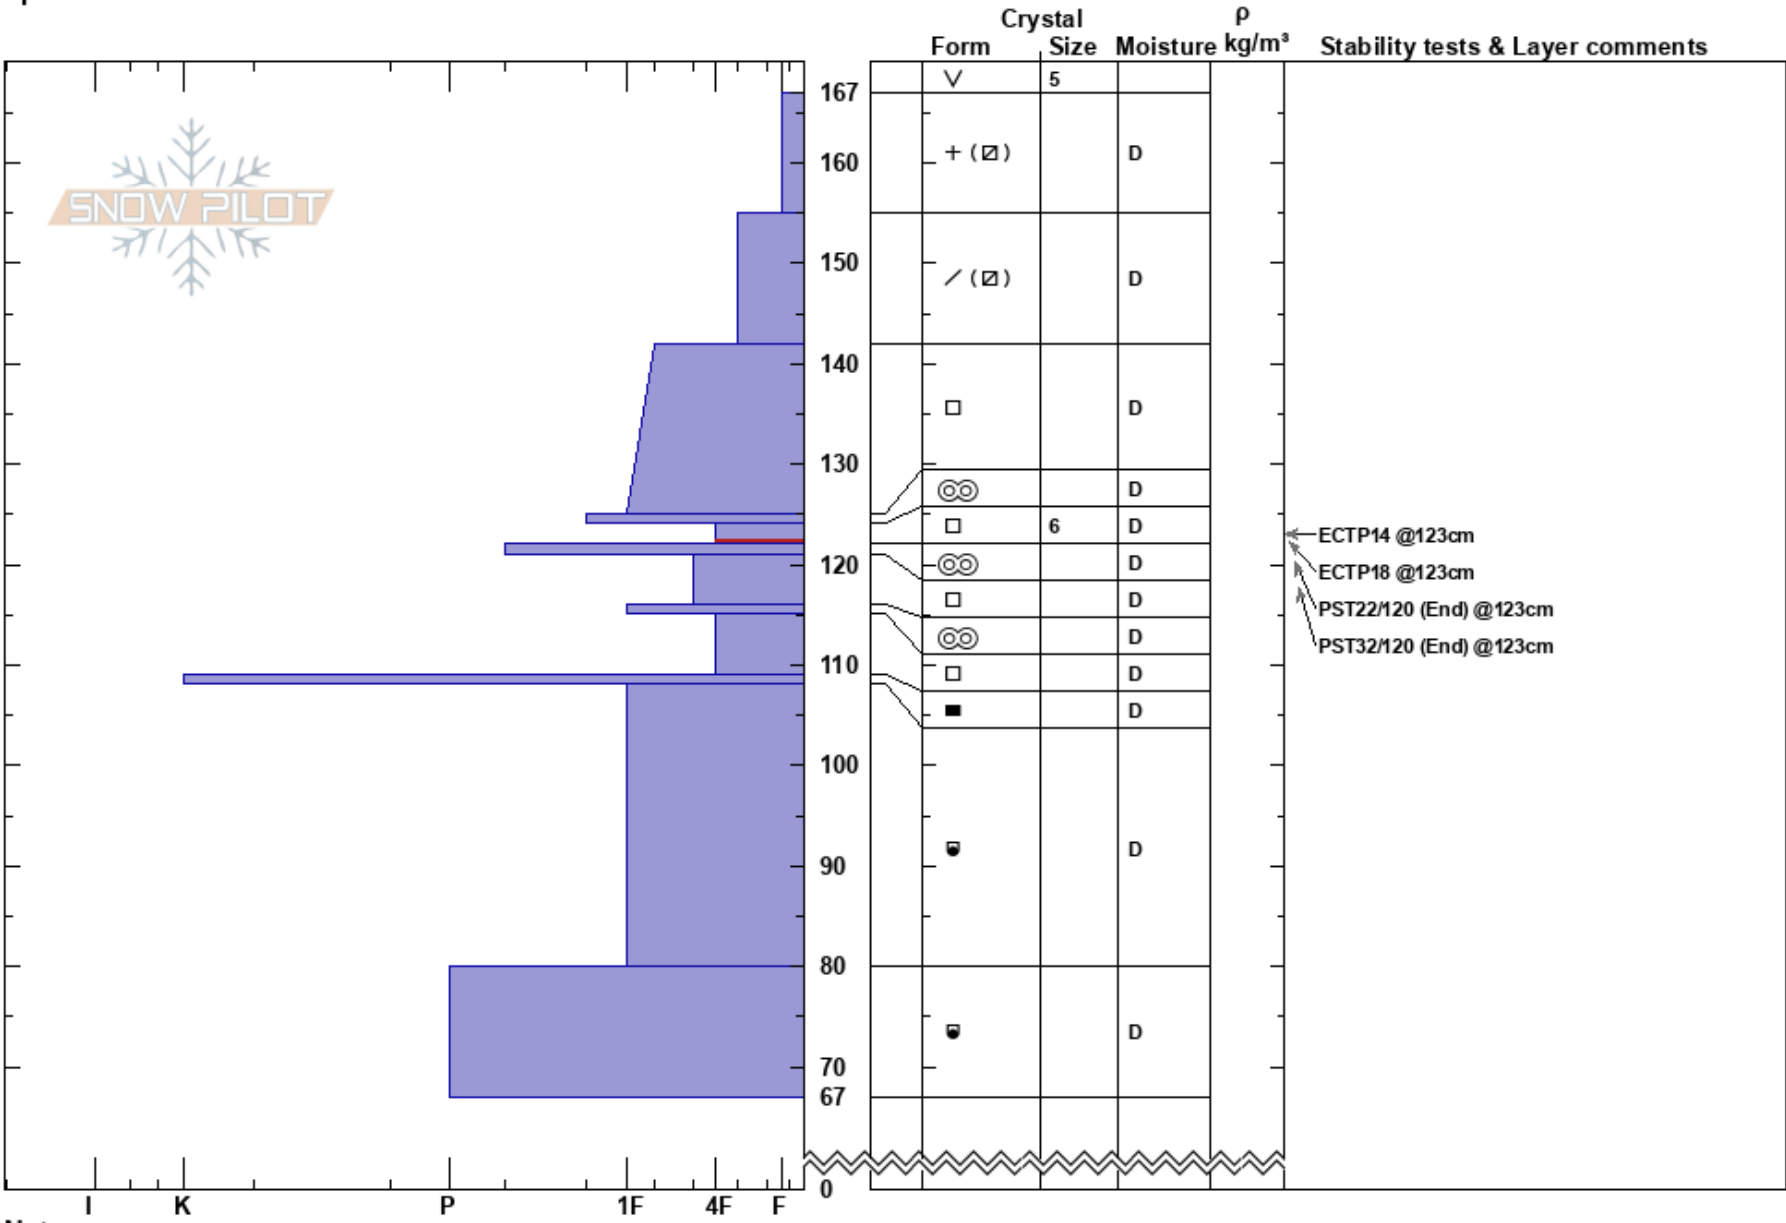

Mount Brown LO 7400'E  
 Lewis Range  
 MT  
 Elevation: 7419 ft  
 Aspect: E  
 Specifics:

Jackson George  
 02/11/2025 - 2:20pm  
 Co-ord: 48.62736N, -113.83324W  
 Slope Angle: 20°  
 Wind Loading: previous

Stability: Poor  
 Air Temperature: -19°C  
 Sky Cover: CLR  
 Precipitation: NO  
 Wind: W Calm

HS:167  
 Layer Notes:  
 124-122cm:Problematic layer

Notes: