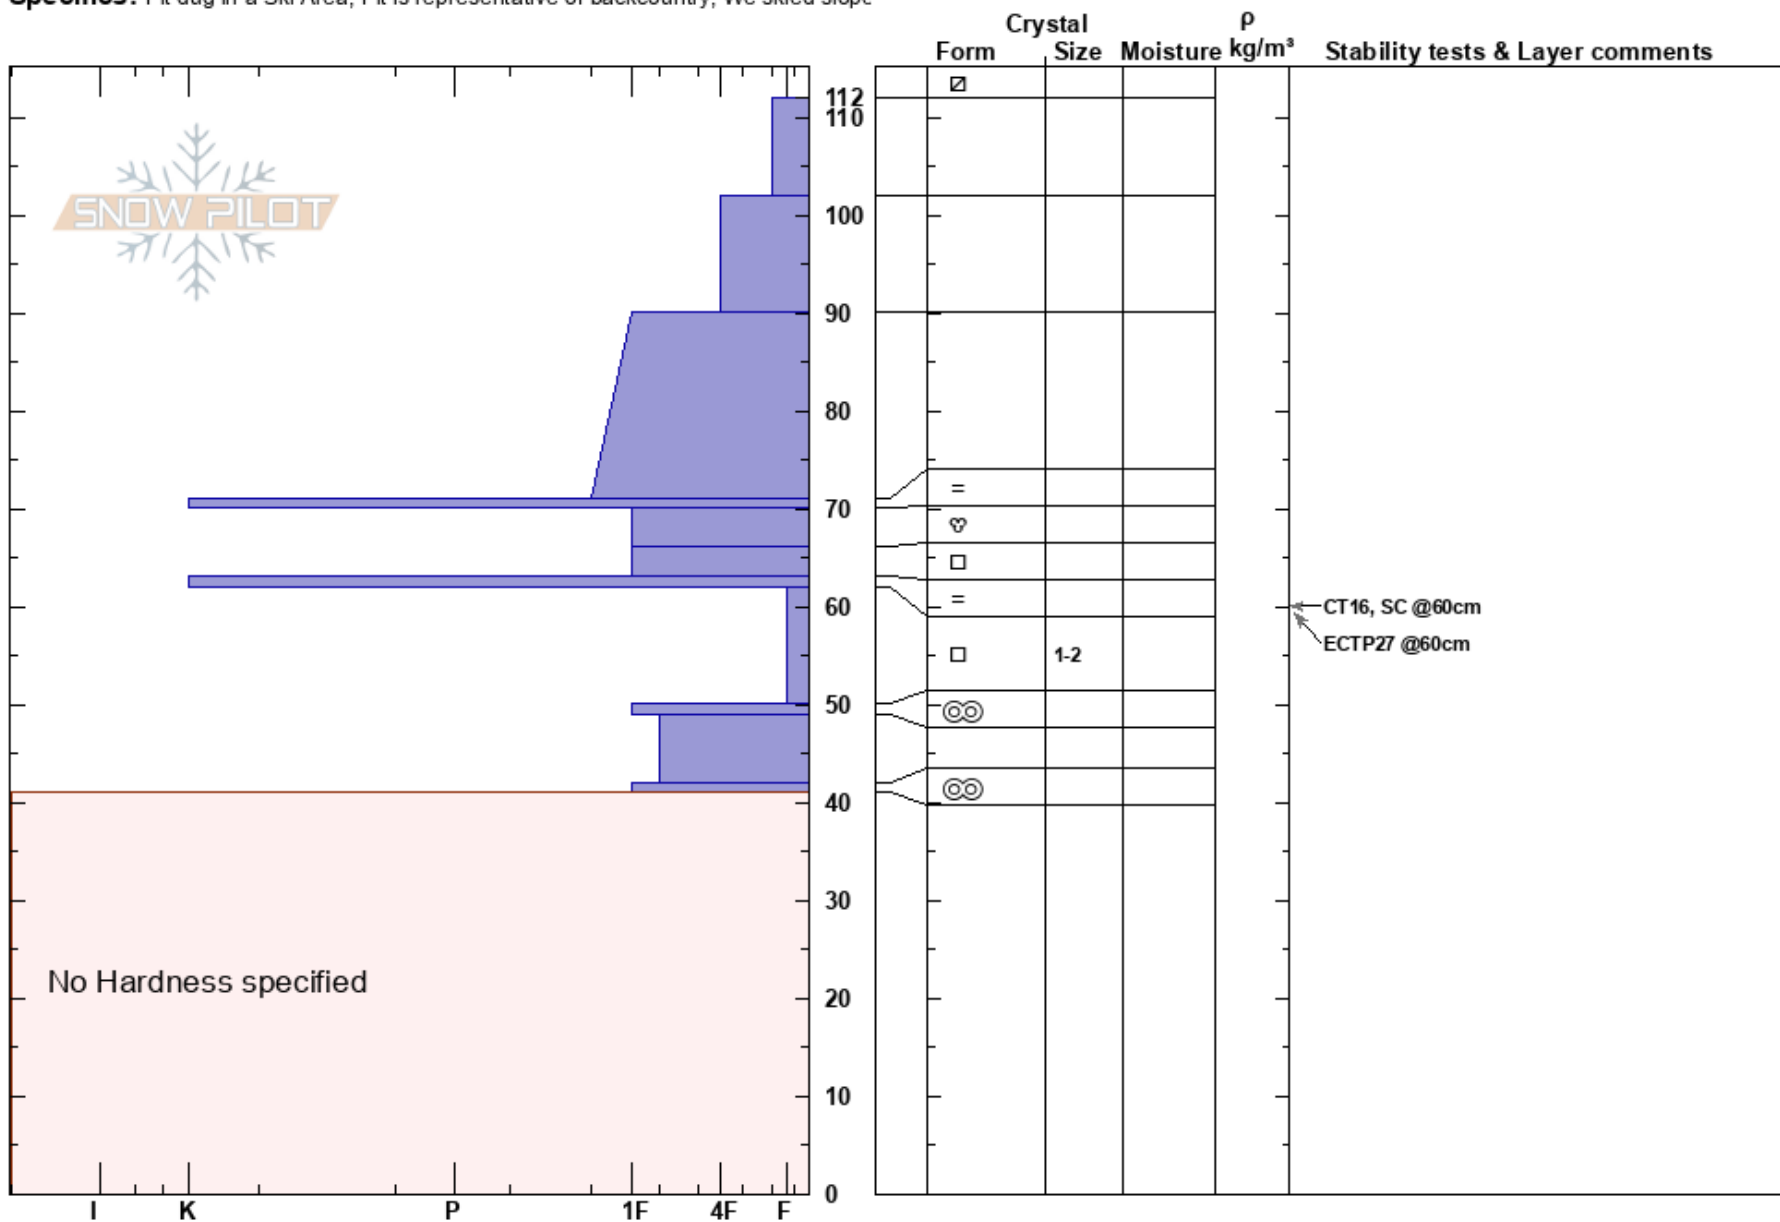

Big Slide Shot 3
 Carson Range
 CA
Elevation: 8500 ft
Aspect: NW
Specifics: Pit dug in a Ski Area; Pit is representative of backcountry; We skied slope

Mike Galgay
 02/11/2025 - 11:30am
Co-ord: 38.93358N, -119.92483W
Slope Angle:
Wind Loading: no

Stability:
Air Temperature:
Sky Cover: CLR
Precipitation: NO
Wind: NW Light Breeze

HS:112 **Layer Notes:**
 62-50cm: Problematic layer

Notes: