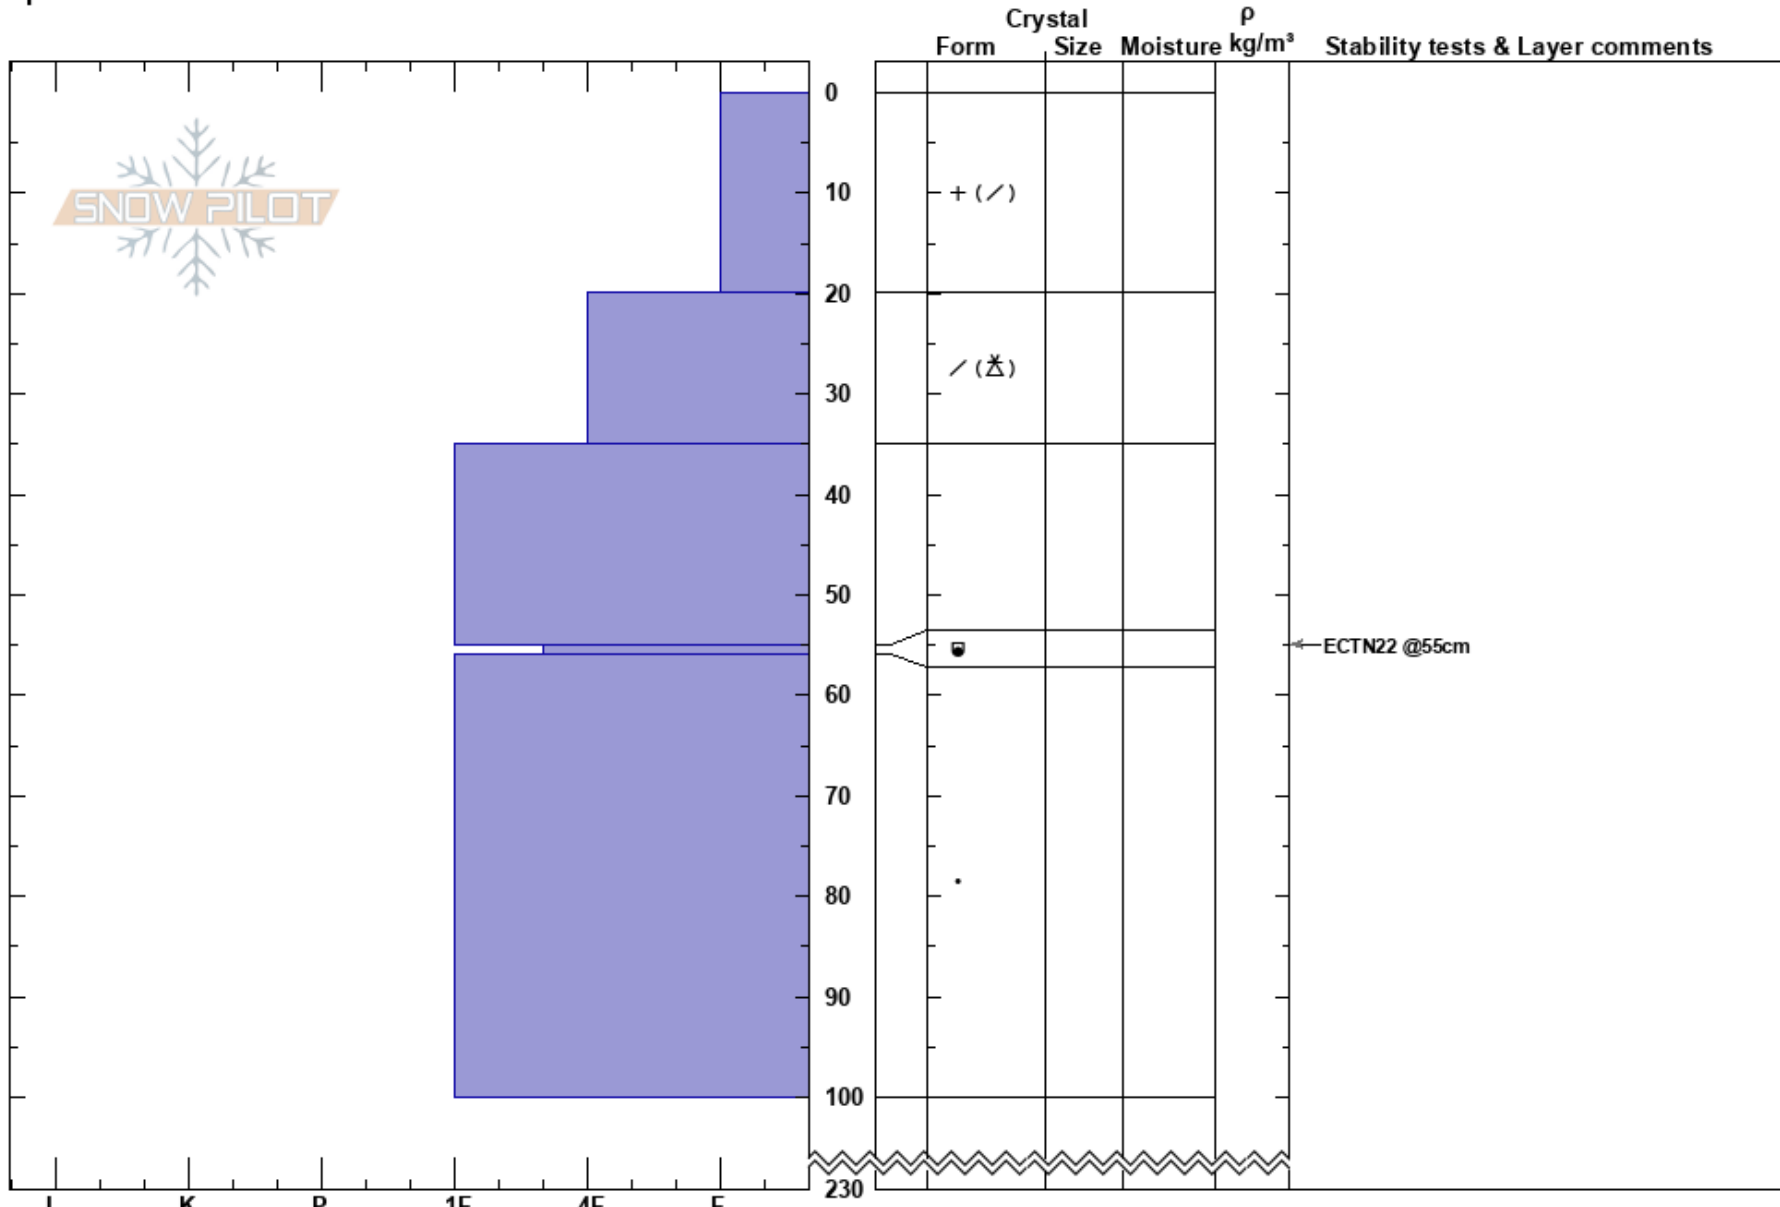

Glory Cliffband
 Teton Range
 WY
 Elevation: 9400 ft
 Aspect: E
 Specifics:

John Fitzgerald
 02/11/2025 - 3:00pm
 Co-ord:
 Slope Angle: 32°
 Wind Loading:

Stability: Good
 Air Temperature:
 Sky Cover: OVC
 Precipitation: NO
 Wind: Calm
 HS:230
 PF:20 55-56cm:Problematic layer
 PS:50

Notes: Pit location below cliffband, with HS that is higher than the average in this zone.