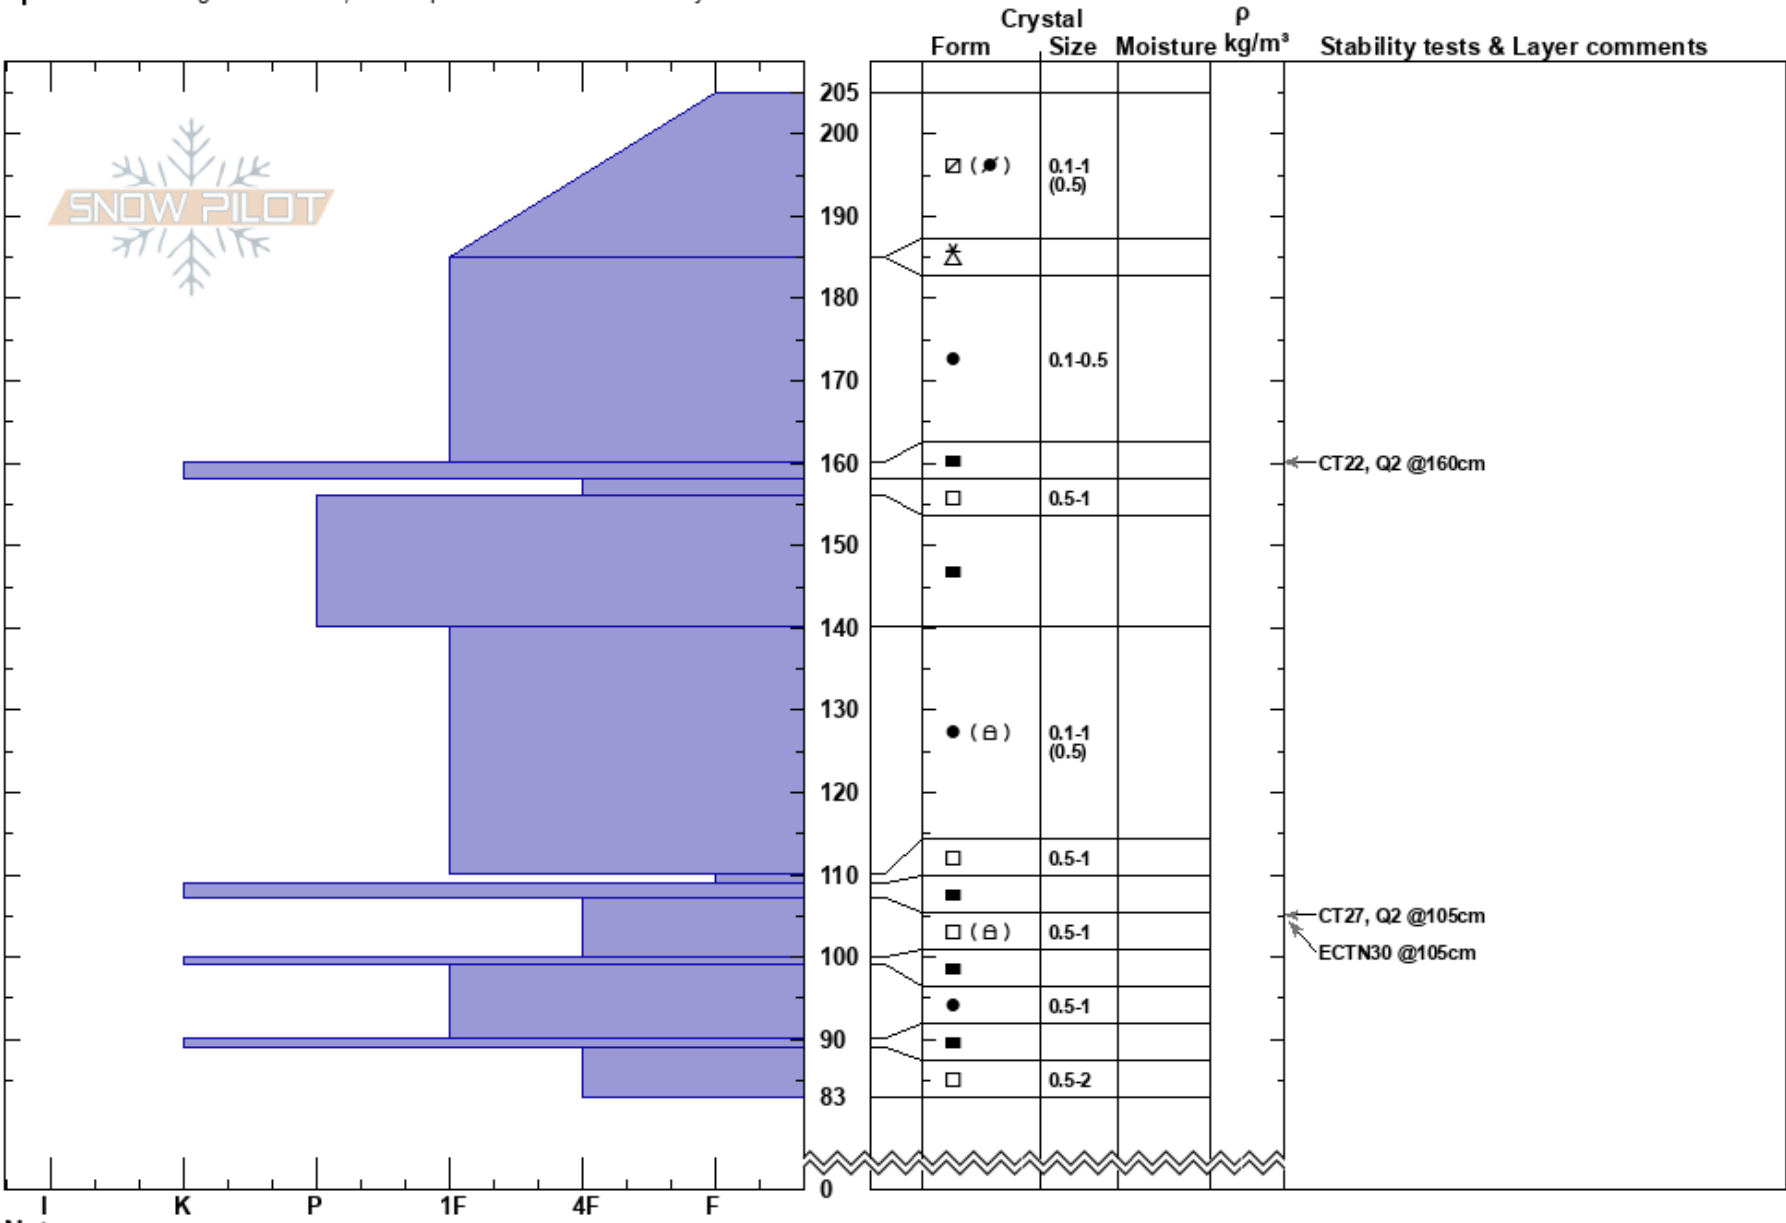

Dead tree roll Taylor Norton  
 Carson Pass 02/11/2025 - 2:00pm  
 CA Co-ord: 38.68962N, -120.08919W  
 Elevation: 9090 ft Slope Angle: 30°  
 Aspect: 30° Wind Loading: previous  
 Specifics: Pit dug in a Ski Area; Pit is representative of backcountry

Stability: HS:205 Layer Notes:  
 Air Temperature: -7.5°C PF:10  
 Sky Cover: FEW  
 Precipitation: NO  
 Wind: SW Light Breeze

Notes: I K P 1F 4F F