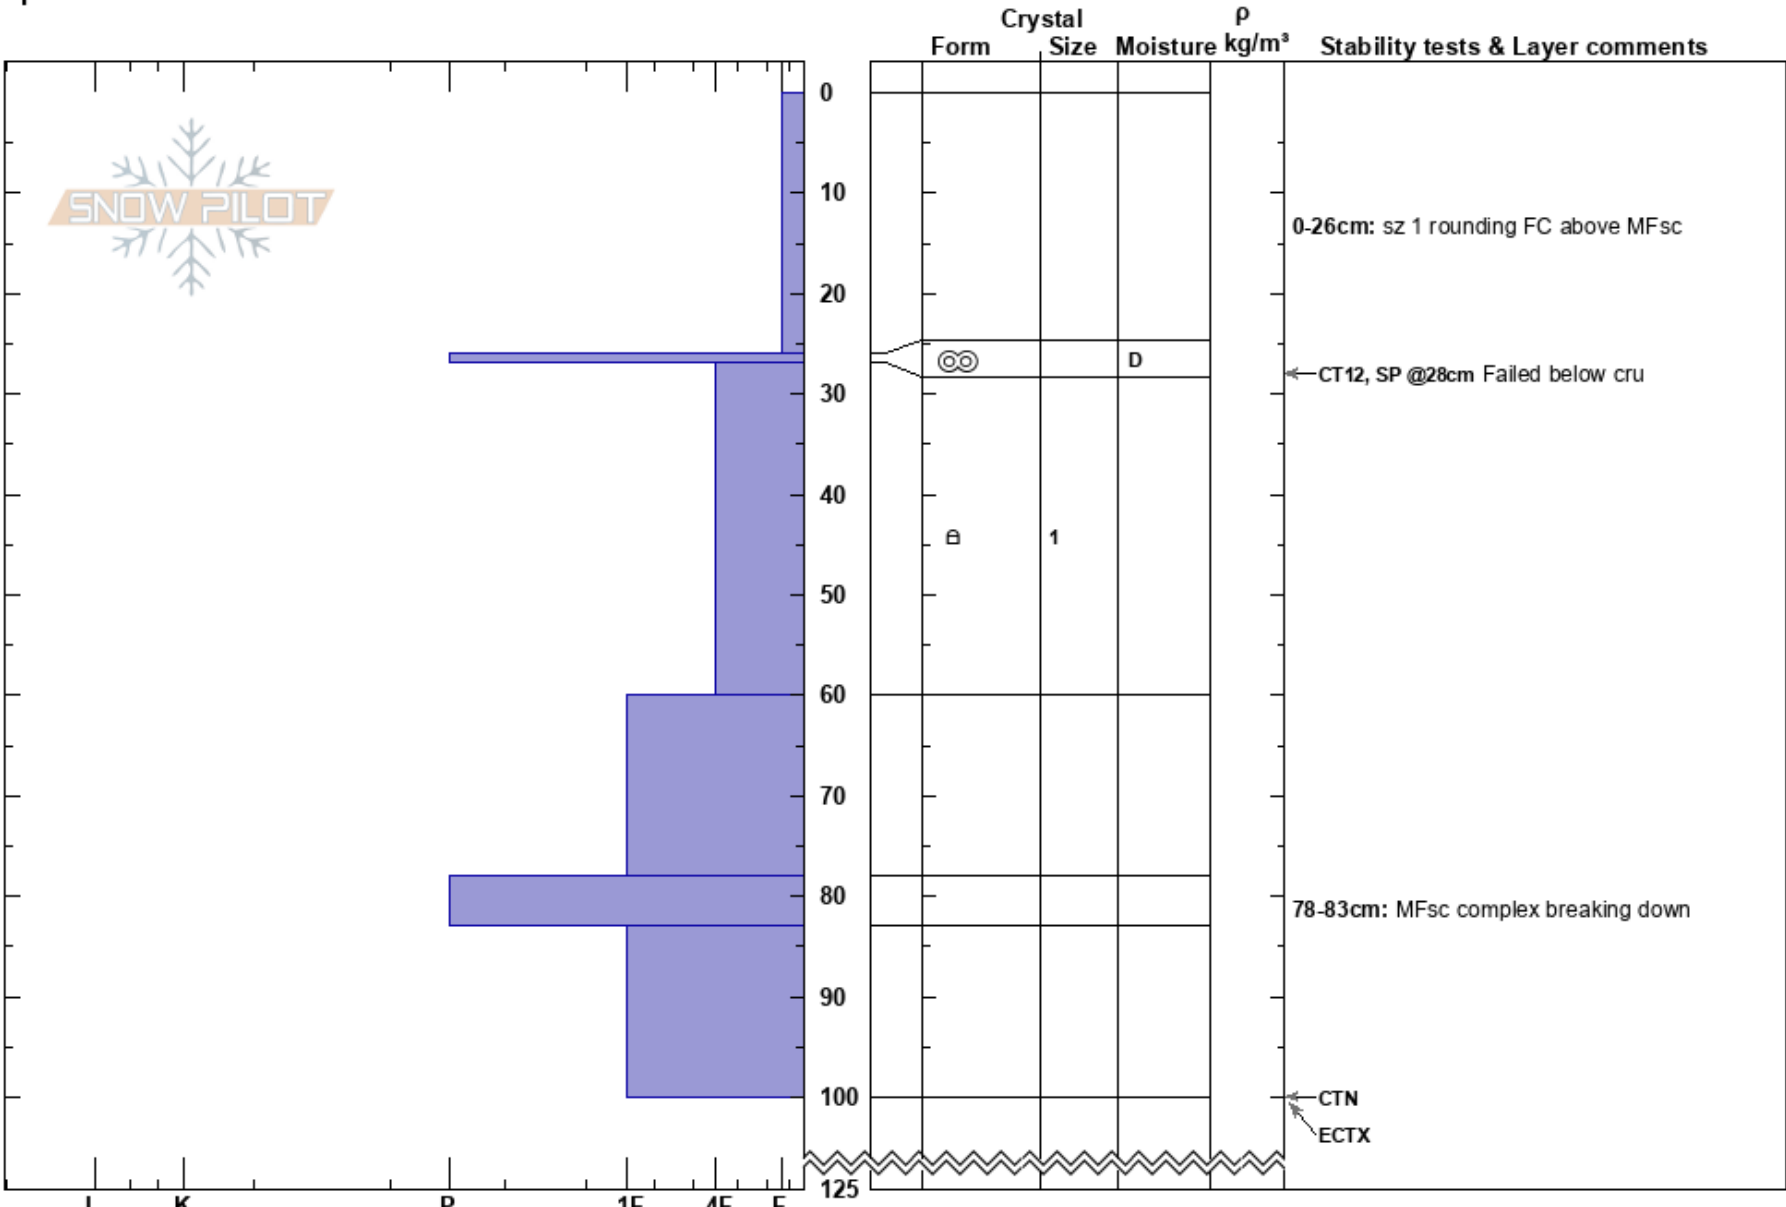

Cave Right Upper
 Monashee
 BC
 Elevation: 2120 m
 Aspect: SW
 Specifics:

Monashee Powder
 11/02/2025 - 13:30
 Co-ord:
 Slope Angle: 32°
 Wind Loading:

Stability:
 Air Temperature: -15°C
 Sky Cover: CLR
 Precipitation: NO
 Wind: Calm

HS:125
 PF:40
 0-26cm: sz 1 rounding FC above MFsc
 78-83cm: MFsc complex breaking down

Notes: Test Profile to assess Jan 30th SH/FC/MFsc