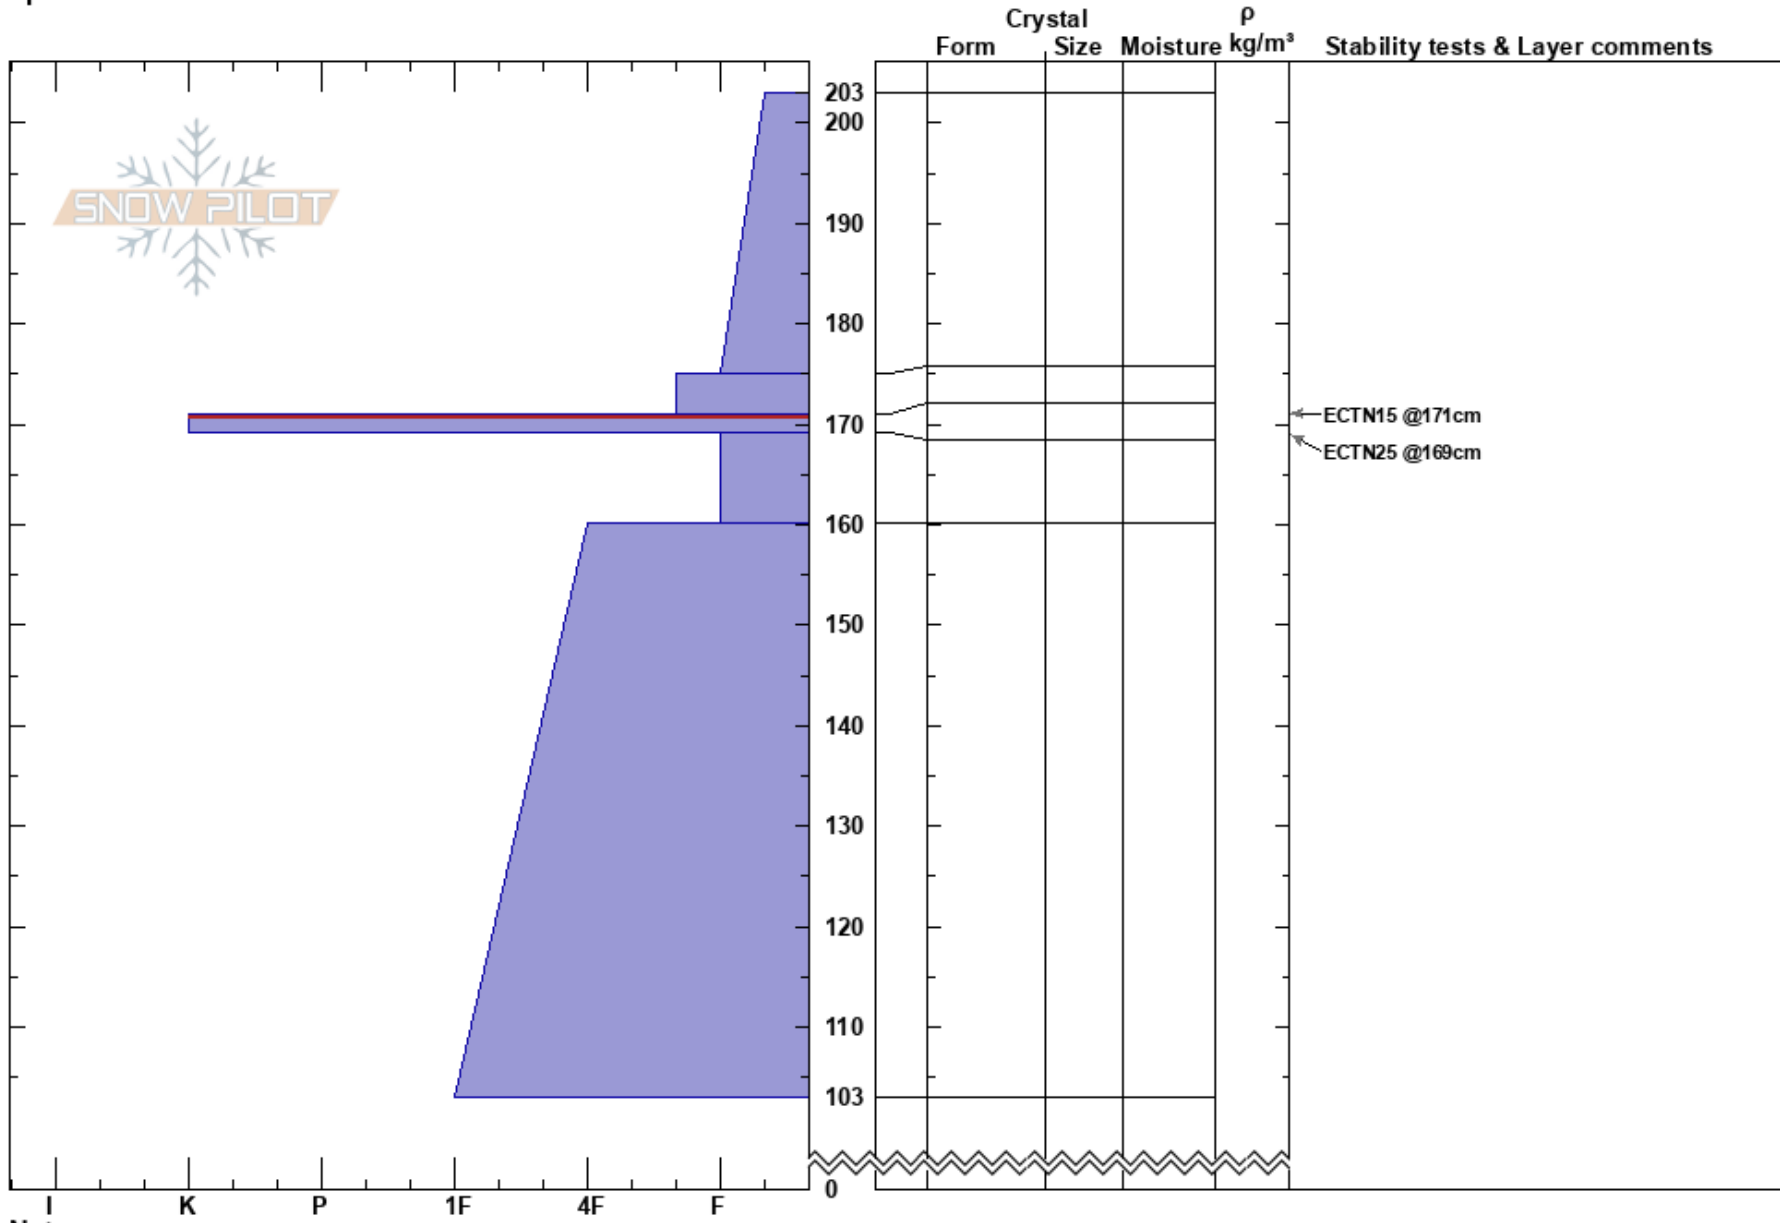

Aspen Ridge
Teton Range
WY
Elevation: 8300 ft
Aspect: SE
Specifics:

Ryan Mertaugh
02/11/2025 - 12:45pm
Co-ord:
Slope Angle: 22°
Wind Loading:

Stability:
Air Temperature: 10°F
Sky Cover: BKN
Precipitation: NO
Wind: Calm
HS:203
Layer Notes:
171-169cm:Problematic layer