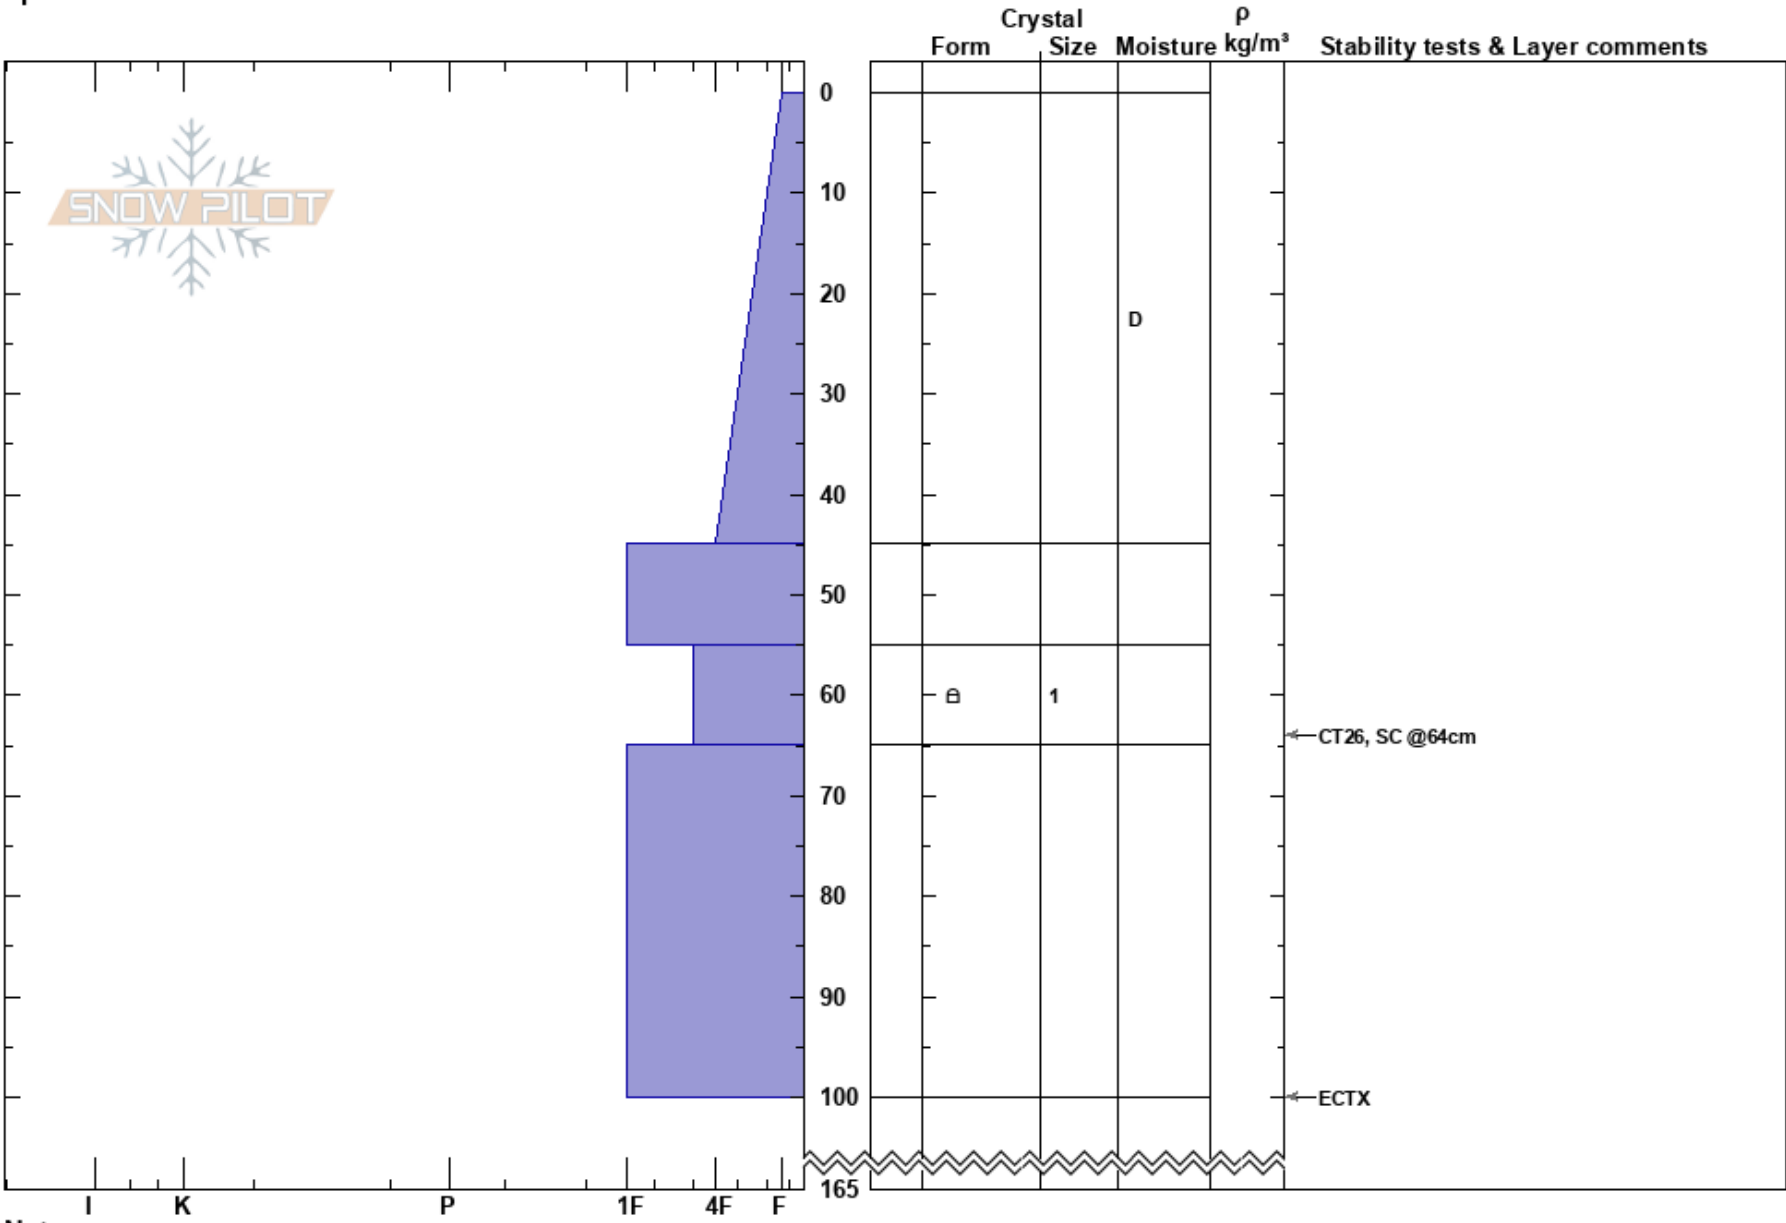

Cave Right  
 Monashee  
 BC  
 Elevation: 2121 m  
 Aspect: W  
 Specifics:

Monashee Powder  
 11/02/2025 - 13:00  
 Co-ord:  
 Slope Angle: 35°  
 Wind Loading: no

Stability: **HS:165**  
 Air Temperature: -14°C PF:50  
 Sky Cover: CLR  
 Precipitation: NO  
 Wind: Calm

Layer Notes:

Notes: