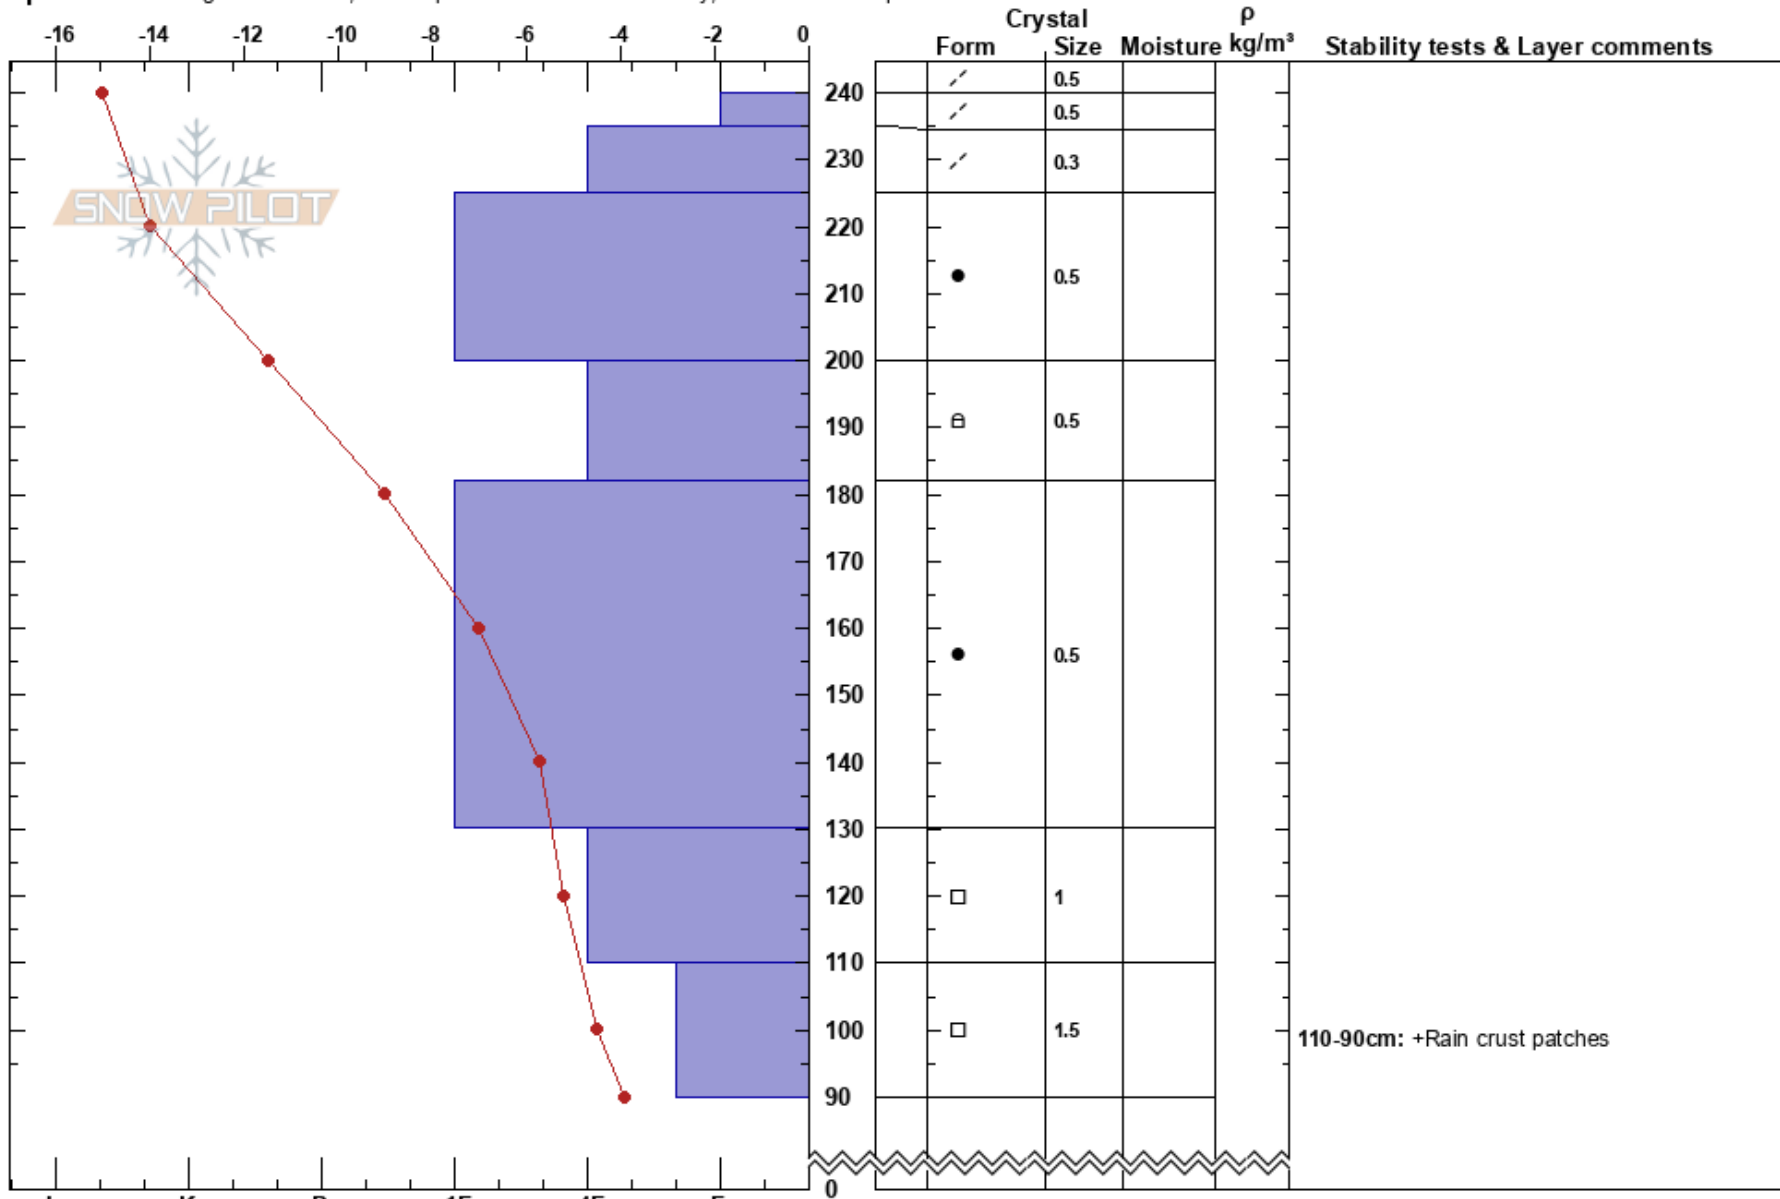

20250211 Feeder Top

Eric Lawrence

Stability: Good

HS:240

Layer Notes:

Carson Range

02/11/2025 - 2:18pm

Air Temperature: -12°C

PF:30

110-90cm: +Rain crust patches

NV

Co-ord: 39.31952N, -119.88008W

Sky Cover: FEW

Elevation: 9117 ft

Slope Angle: 35°

Precipitation: NO

Aspect: 0°

Wind Loading: previous

Wind: Calm

Specifics: Pit dug in a Ski Area; Pit is representative of backcountry; Ski tracks on slope

Notes: ~50 vertical feet below old YJ crown. Skiers R of YJ in Feeder trees