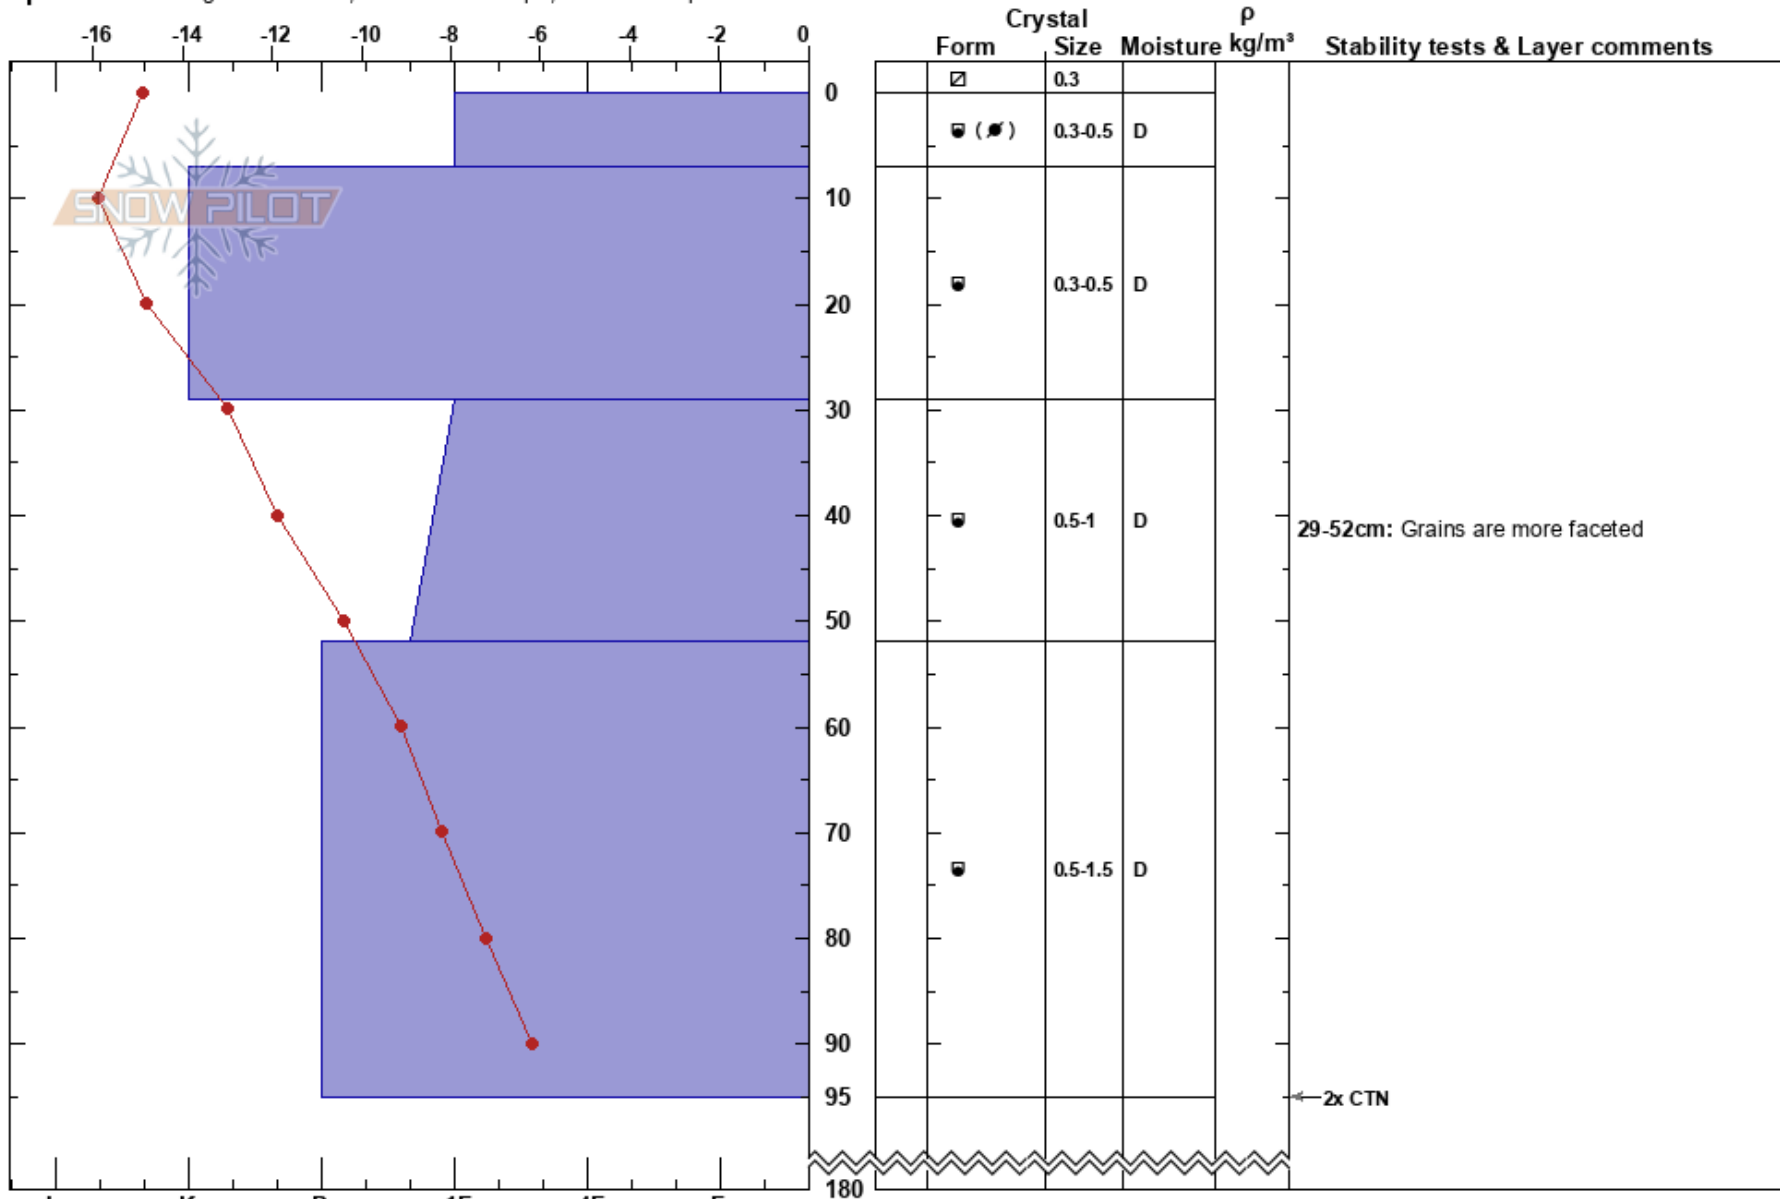

Sheriff
 South Rockies
 AB
 Elevation: 2135 m
 Aspect: E

Flora Hunt
 11/02/2025 - 12:00
 Co-ord: 49.31715S, -114.43878E
 Slope Angle: 35°
 Wind Loading: no

Stability: HS:180
 Air Temperature: -15°C PF:3
 Sky Cover: CLR
 Precipitation: NO
 Wind: NE Light Breeze
 Layer Notes: 29-52cm: Grains are more faceted

Specifics: Pit dug in a Ski Area; Ski tracks on slope; We skied slope

Notes: Surface form was mixed, decomposing fragments (0.5mm) and near surface faceting (0.3-0.5mm).