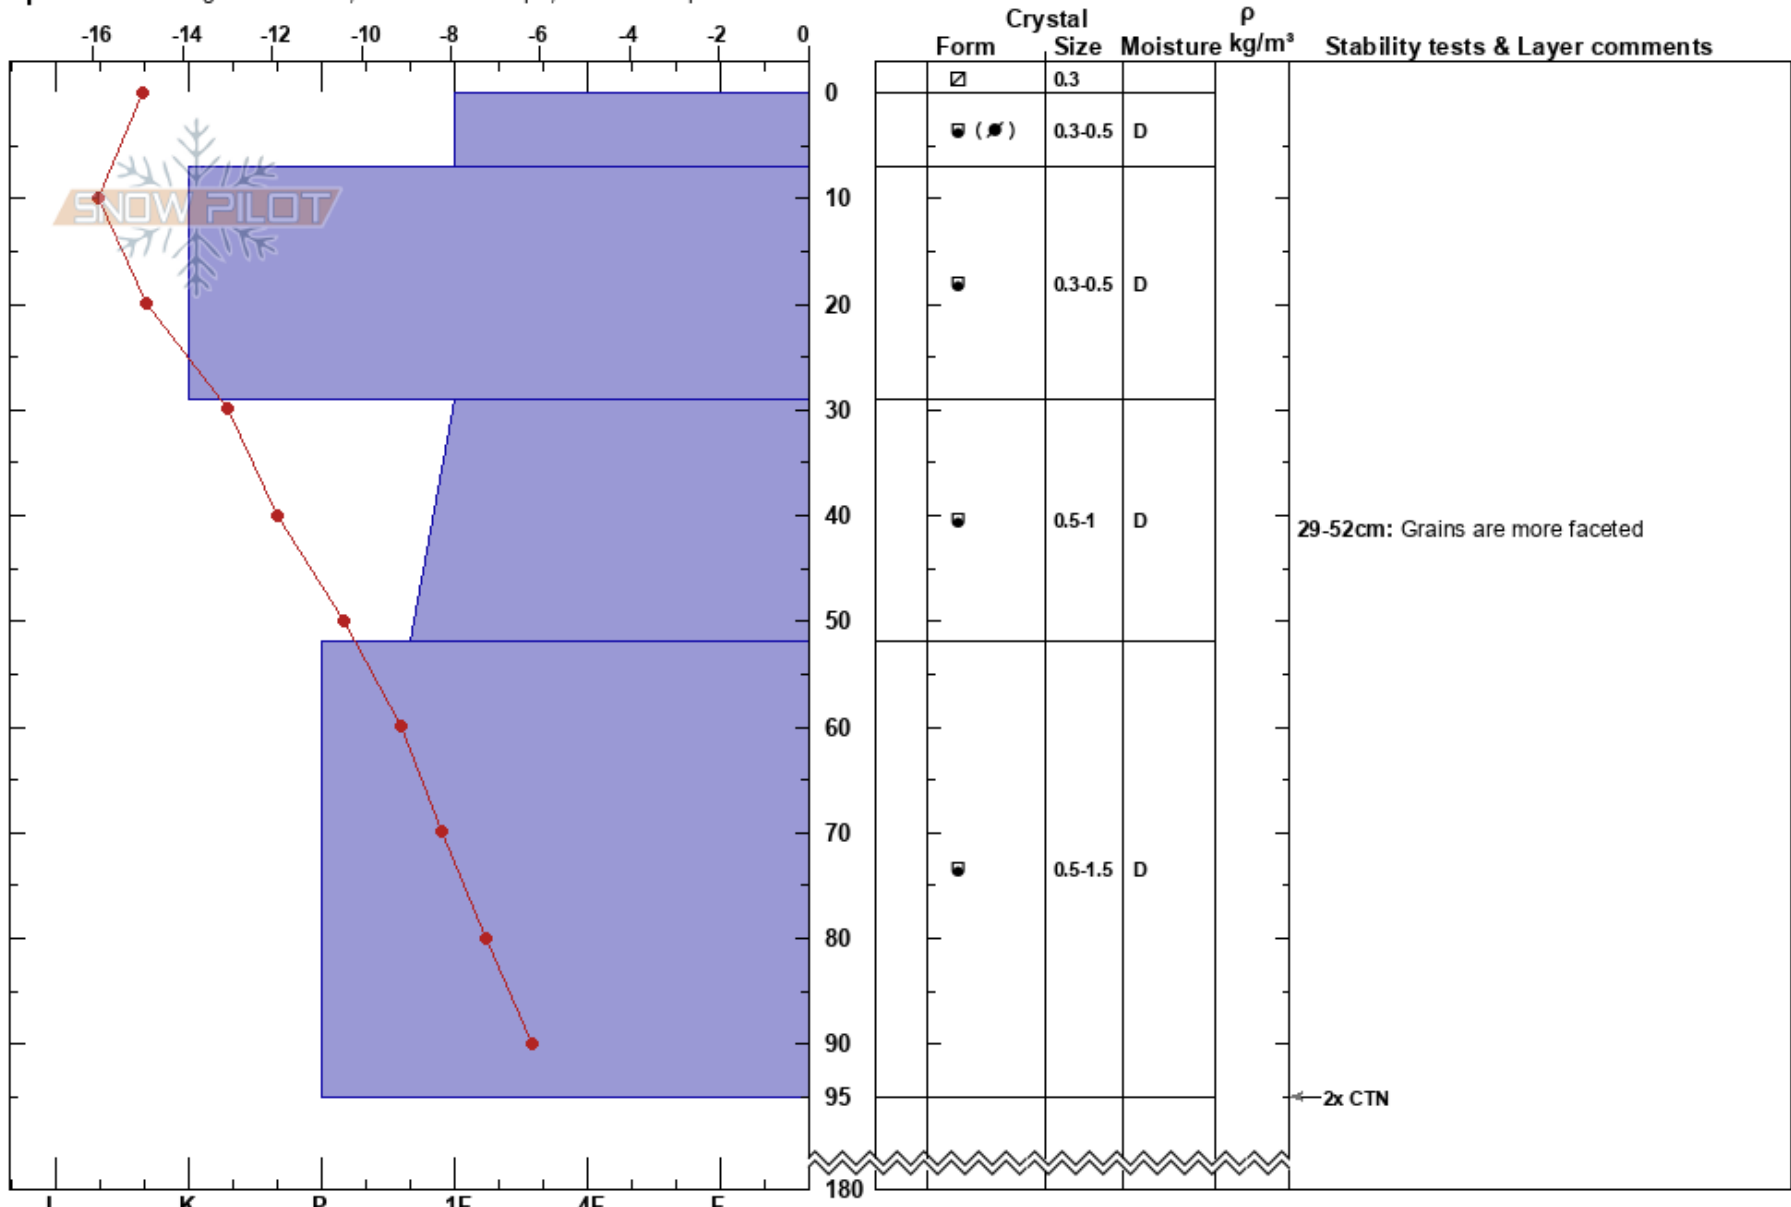

Sheriff
 South Rockies
 AB
 Elevation: 2135 m
 Aspect: E

Flora Hunt
 11/02/2025 - 12:00
 Co-ord: 49.31715S, -114.43878E
 Slope Angle: 35°
 Wind Loading: no

Stability: HS:180
 Air Temperature: -15°C PF:3
 Sky Cover: CLR
 Precipitation: NO
 Wind: NE Light Breeze
 Layer Notes: 29-52cm: Grains are more faceted

Specifics: Pit dug in a Ski Area; Ski tracks on slope; We skied slope

Notes: Surface form was mixed, decomposing fragments (0.5mm) and near surface faceting (0.3-0.5mm).